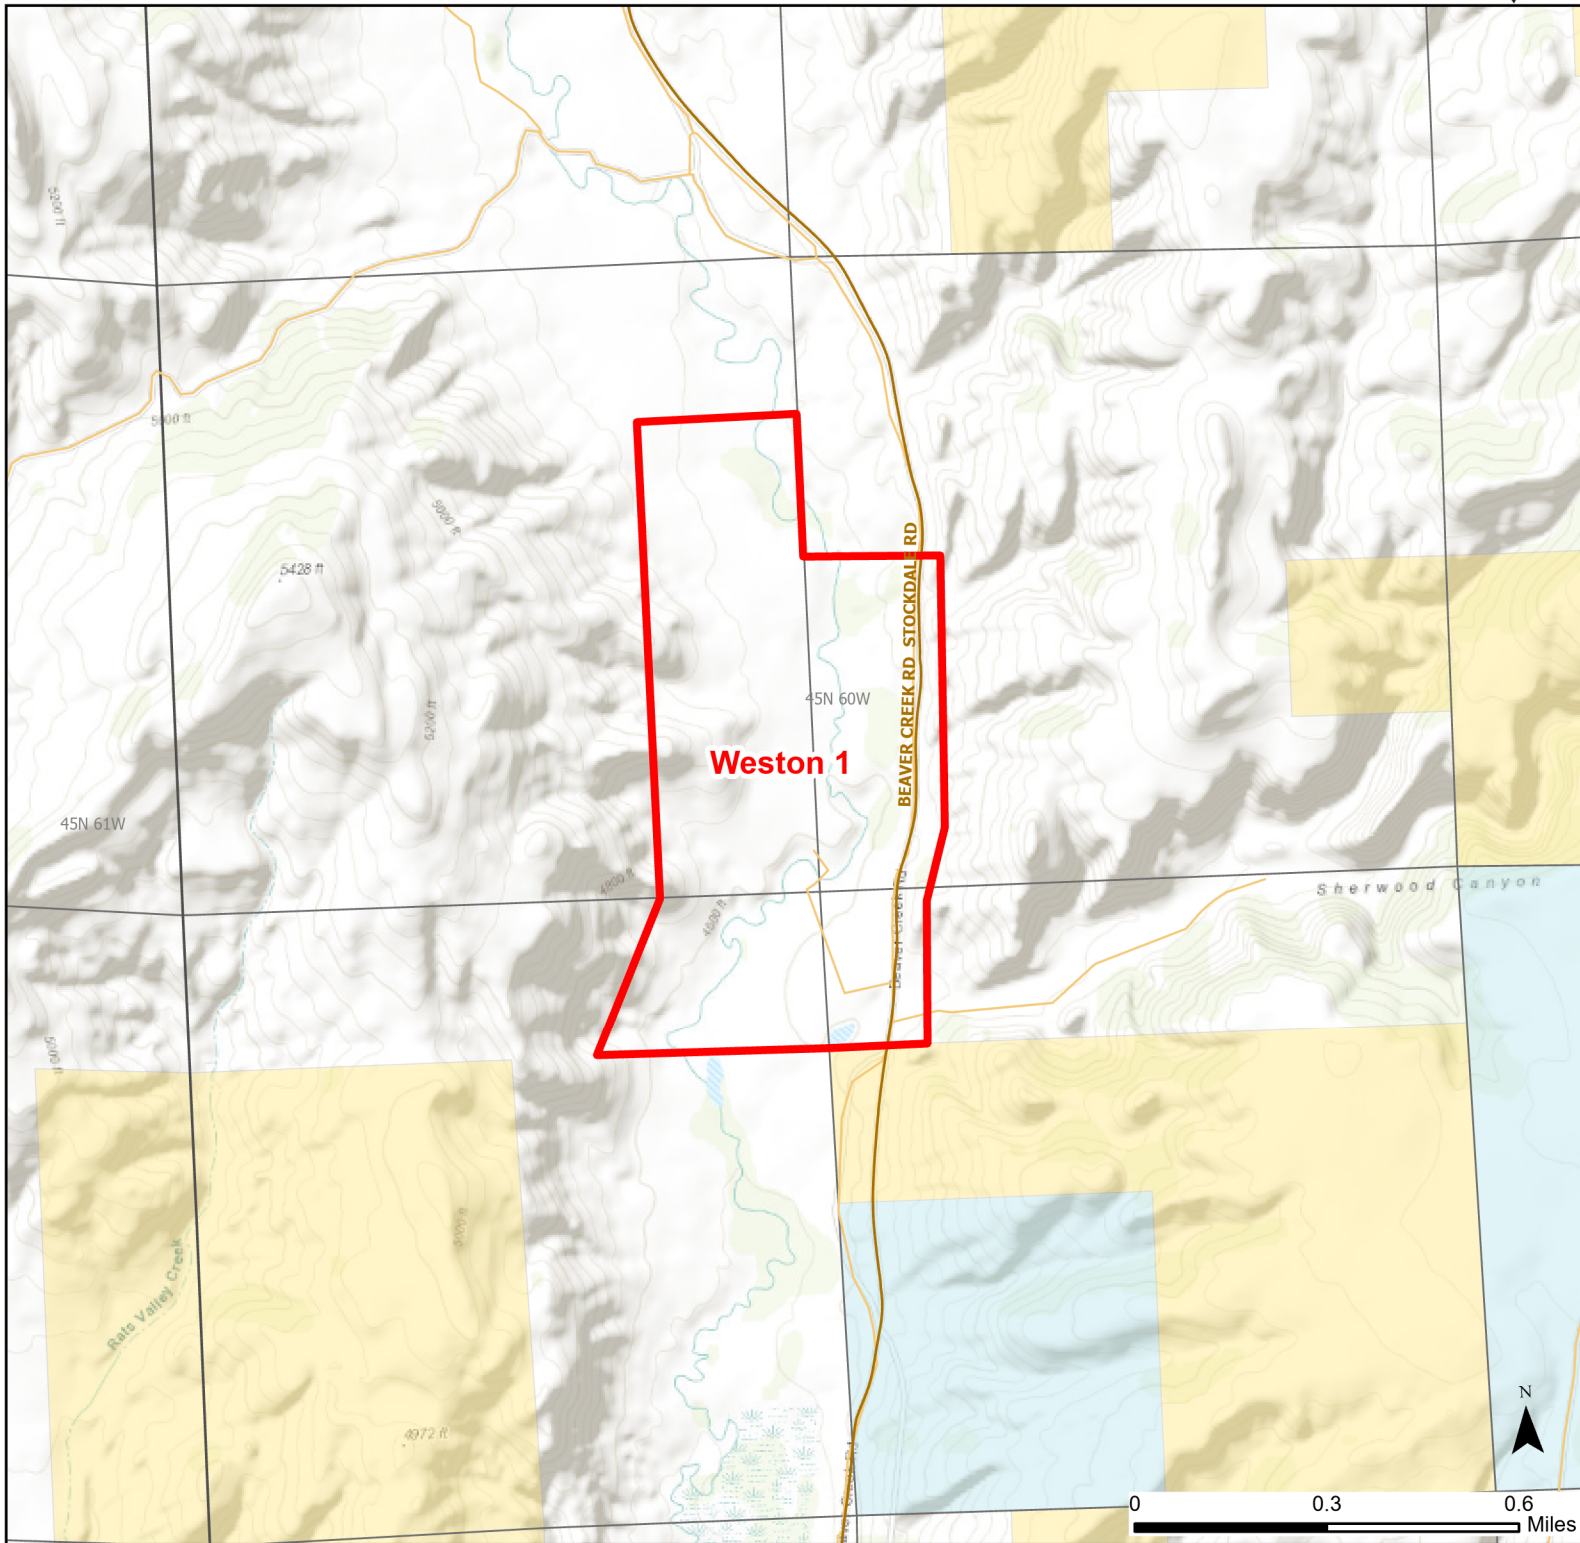

Weston 1 Walk-in Hunting Area

Access Dates:
09/01 - 01/07
2023 Hunt Season

Parking	Closed Road	Boundary	Limited Range Weapons and Archery	State
Coupon Box	Roads	Archery Only	Other	DOD
Road Closed	County Boundaries		CLOSED	BLM
Open Road				Wyoming Game & Fish Dept.
Special Conditions Apply				Forest Service
				Private

Species allowed to hunt: Waterfowl

Rules: Parking along county road only.

This map is for visual use, assistance and general location only, does not represent a survey, and is not to be used for legal conveyance. Hunt Area boundaries are approximate, consult Game and Fish Hunting Regulations for descriptions and restrictions. Access to these private lands for any commercial activity must be gained by contacting the individual landowner(s) directly.