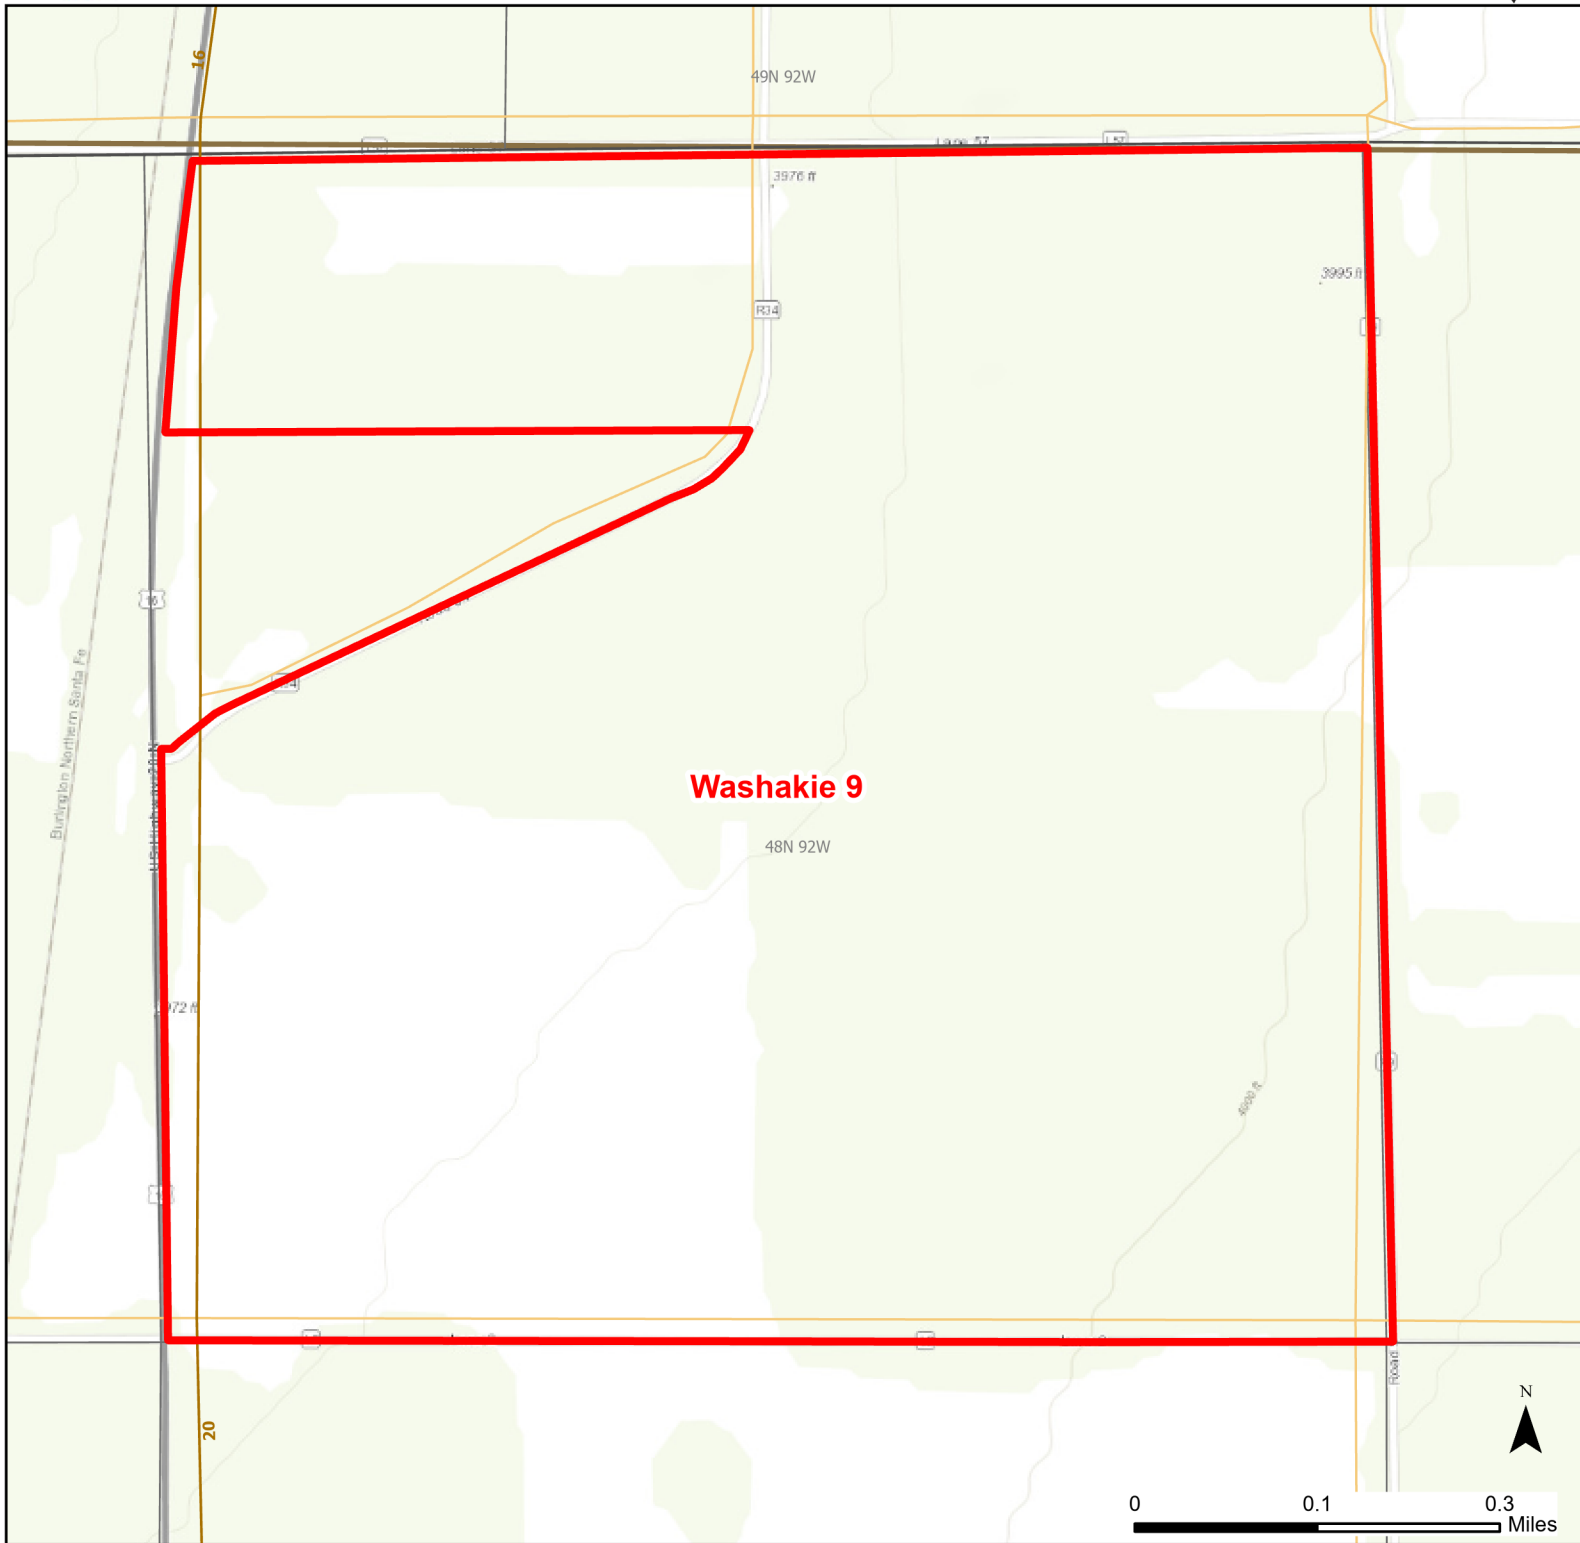

# Washakie 9 Walk-in Hunting Area

Access Dates:  
8/15 - 02/28  
2023 Hunt Season

Parking	Closed Road	Boundary	Limited Range Weapons and Archery	State
Coupon Box	Roads	Archery Only	Other	DOD
Road Closed	County Boundaries	CLOSED		BLM
Open Road				Wyoming Game & Fish Dept.
Special Conditions Apply				Forest Service
				Private

Species allowed to hunt: Waterfowl, Pheasant, Sandhill Crane, Doves, Partridge, Antelope, Deer

Rules: Parking along county road only. Except on unharvested crops, portable blinds may be used on a daily basis. Blinds must have owner's name and contact info affixed and may not be left in the field overnight. No hunting in pastures with livestock.

This map is for visual use, assistance and general location only, does not represent a survey, and is not to be used for legal conveyance. Hunt Area boundaries are approximate, consult Game and Fish Hunting Regulations for descriptions and restrictions. Access to these private lands for any commercial activity must be gained by contacting the individual landowner(s) directly.