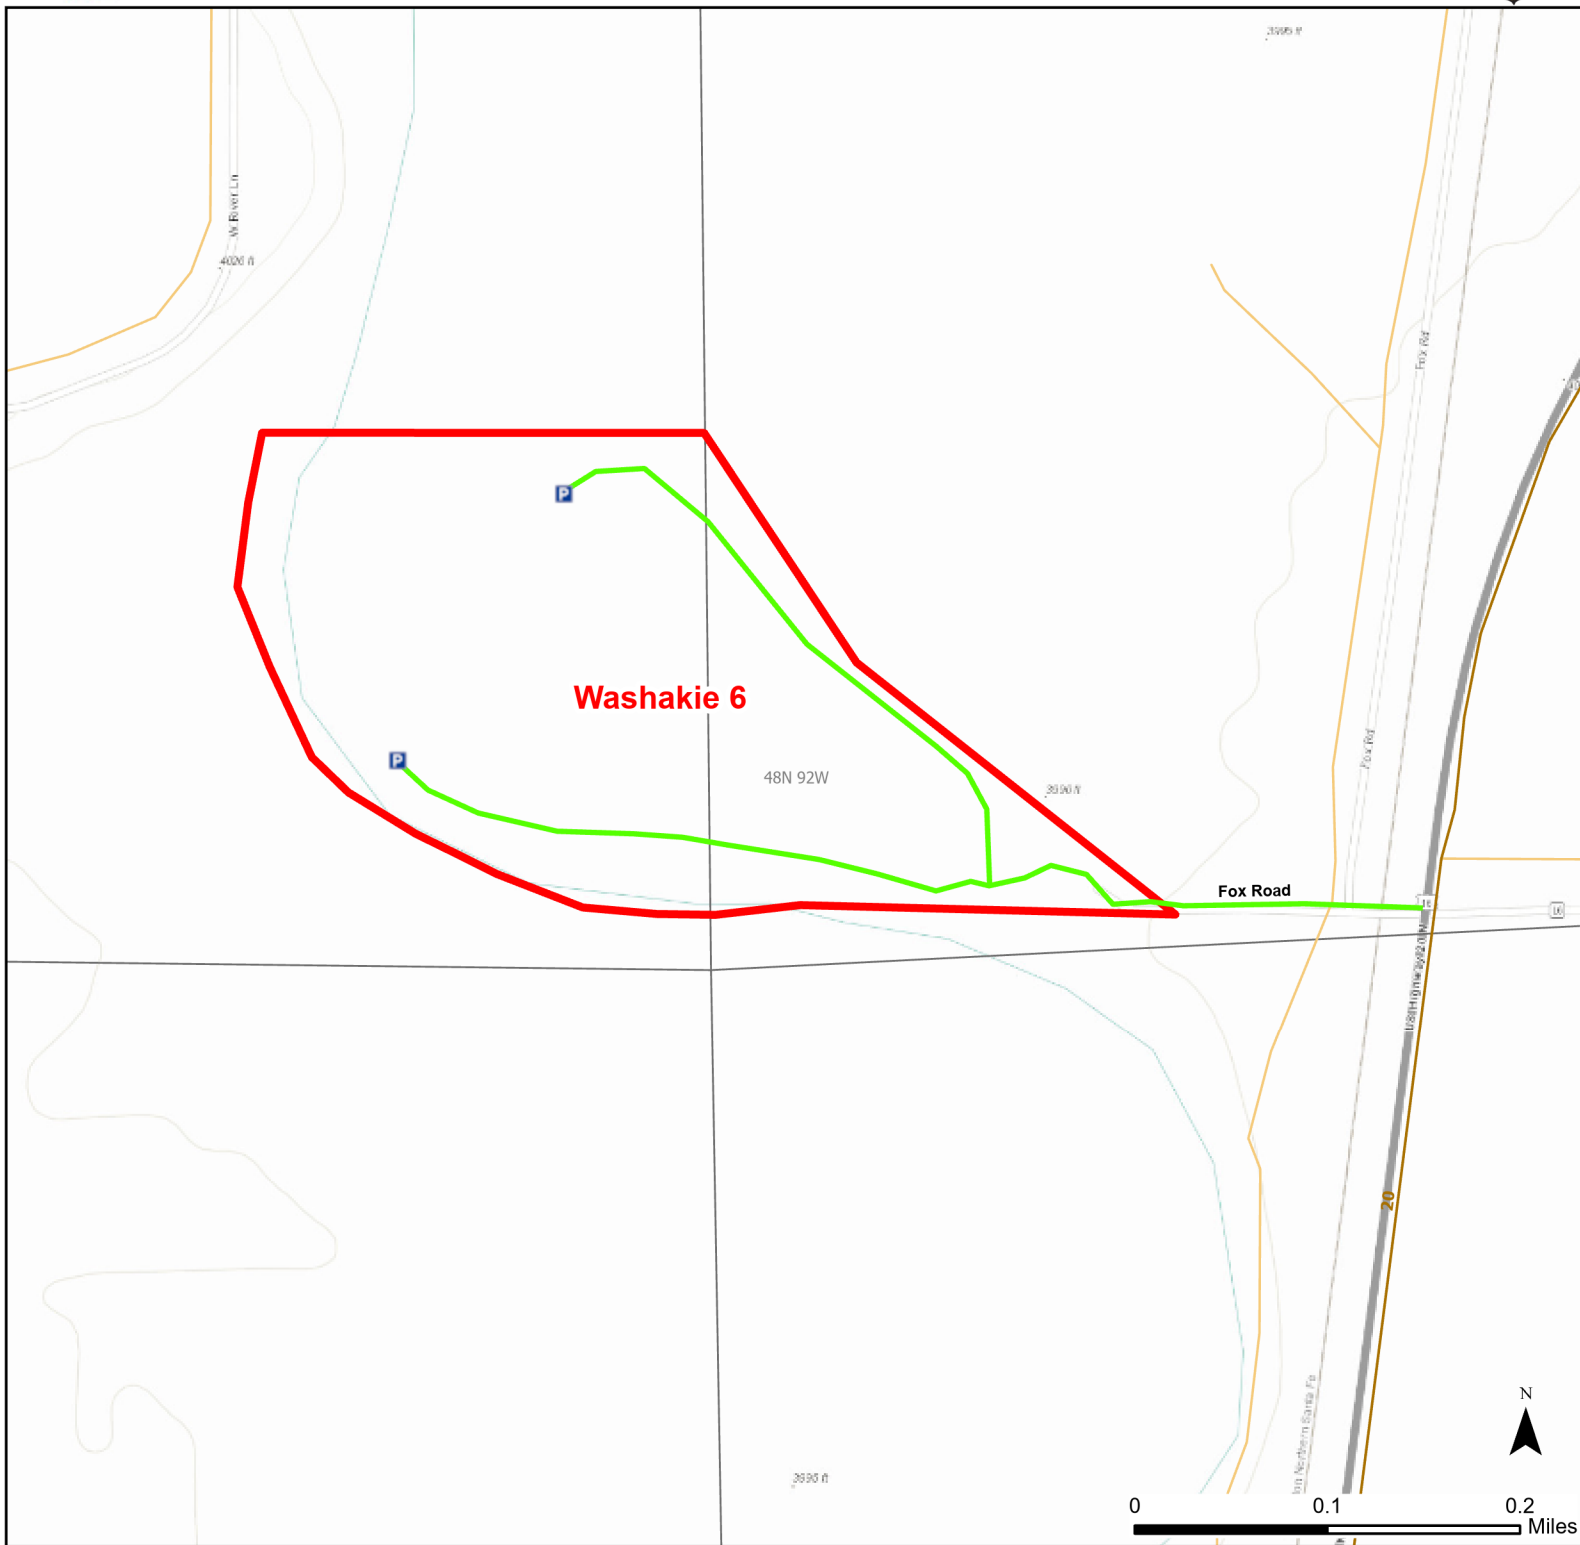

Washakie 6 Walk-in Hunting Area

Access Dates:
09/01 - 02/28
2023 Hunt Season

Parking	Closed Road	Boundary	Limited Range Weapons and Archery	State
Coupon Box	Roads	Archery Only	Other	DOD
Road Closed	County Boundaries	CLOSED		BLM
Open Road				Wyoming Game & Fish Dept.
Special Conditions Apply				Forest Service
				Private

Species allowed to hunt: Waterfowl, Pheasant, Deer

Rules: Portable blinds may be used on a daily basis. Blinds must have owner's name and contact info affixed and may not be left in the field overnight. Motorized vehicle access limited to designated roads only. Designated roads are marked with a white arrow.

This map is for visual use, assistance and general location only, does not represent a survey, and is not to be used for legal conveyance. Hunt Area boundaries are approximate, consult Game and Fish Hunting Regulations for descriptions and restrictions. Access to these private lands for any commercial activity must be gained by contacting the individual landowner(s) directly.