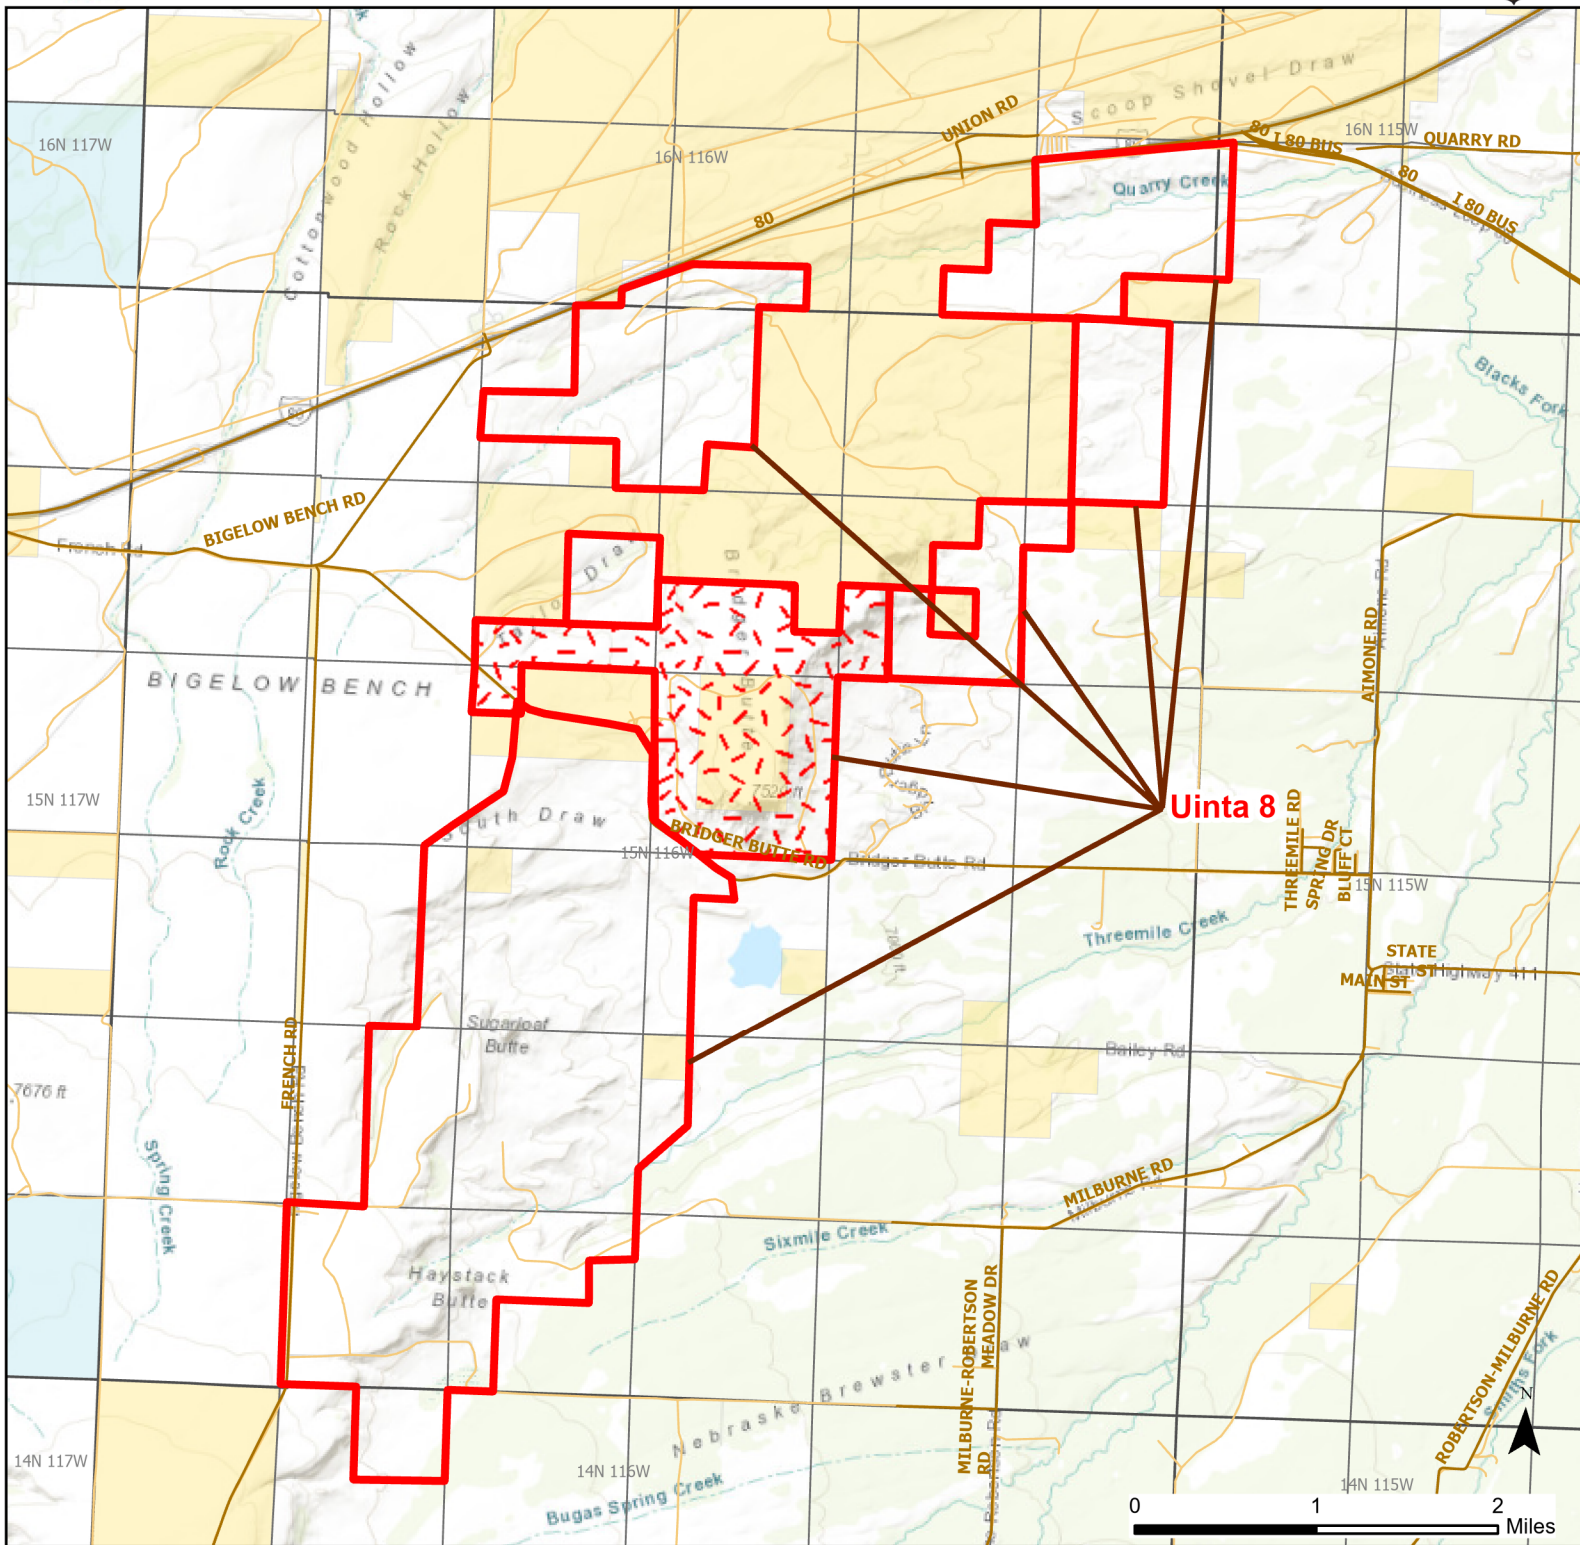

Uinta 8 Walk-in Hunting Area

Access Dates:
08/15 - 12/31
2023 Hunt Season

Parking	Closed Road	Boundary	Limited Range Weapons and Archery	State
Coupon Box	Roads	Archery Only	Other	DOD
Road Closed	County Boundaries	CLOSED		BLM
Open Road				Wyoming Game & Fish Dept.
Special Conditions Apply				Forest Service
				Private

Species allowed to hunt: Antelope, Deer, Elk

Rules: Archery hunting only. Archers must wear fluorescent orange during the firearm season. Wildlife parts including entrails and bones may not be left in archery only portion of this access area.

This map is for visual use, assistance and general location only, does not represent a survey, and is not to be used for legal conveyance. Hunt Area boundaries are approximate, consult Game and Fish Hunting Regulations for descriptions and restrictions. Access to these private lands for any commercial activity must be gained by contacting the individual landowner(s) directly.