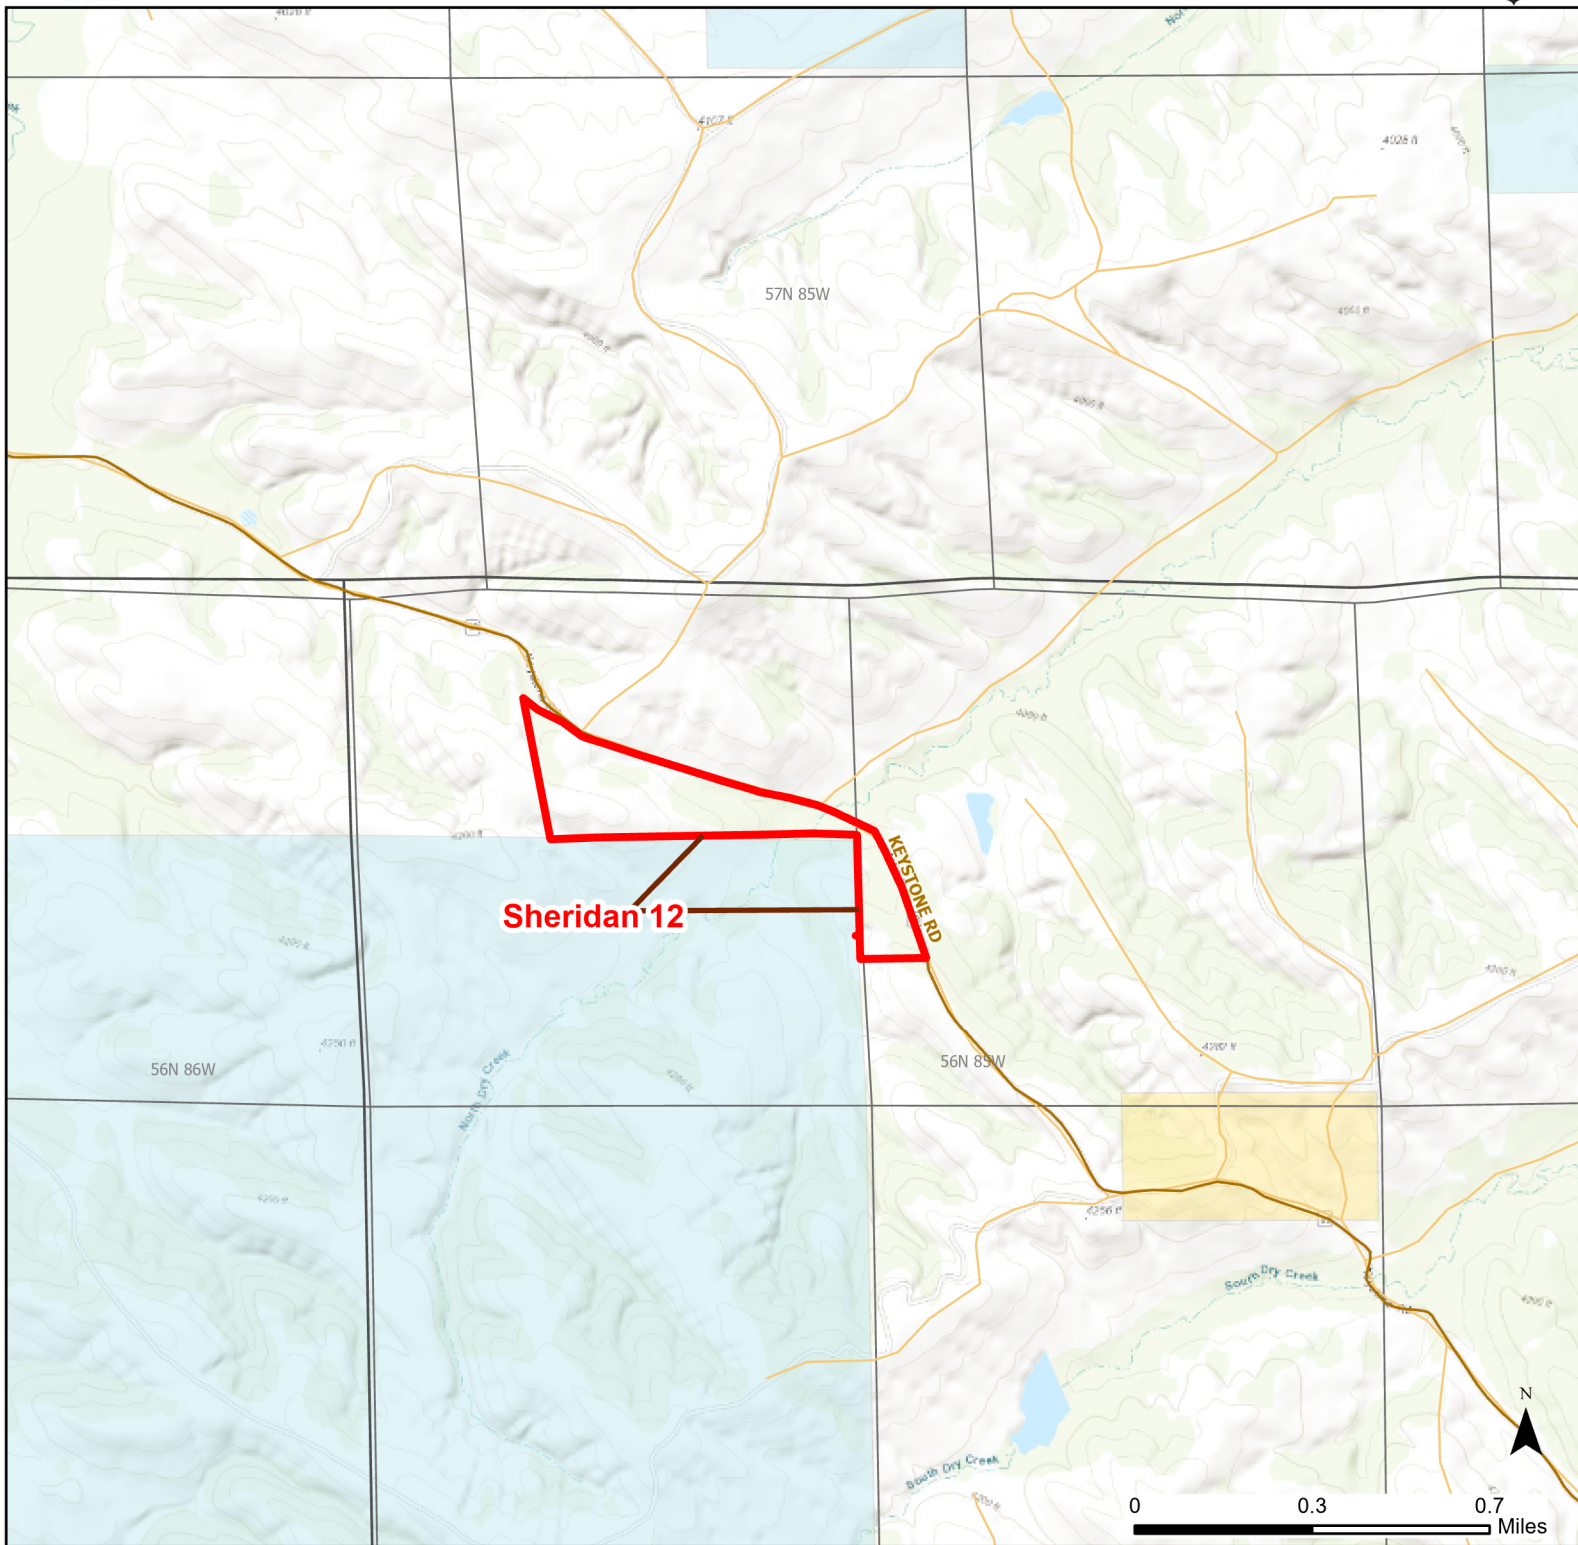

Sheridan 12 Walk-in Hunting Area

Access Dates:
08/15 - 03/01
2023 Hunt Season

Parking	Closed Road	Boundary	Limited Range Weapons and Archery	State
Coupon Box	Roads	Archery Only	Other	DOD
Road Closed	County Boundaries	CLOSED		BLM
Open Road				Wyoming Game & Fish Dept.
Special Conditions Apply				Forest Service
				Private

Species allowed to hunt: Waterfowl, Pheasant, Sharp-tailed Grouse, Doves, Partridge, Rabbit, Antelope, Deer, Elk

Rules: Keystone Rd is a DRY Weather road. No travel when wet or muddy. Hunters can access the State Land parcel via Soldier Creek Road.

This map is for visual use, assistance and general location only, does not represent a survey, and is not to be used for legal conveyance. Hunt Area boundaries are approximate, consult Game and Fish Hunting Regulations for descriptions and restrictions. Access to these private lands for any commercial activity must be gained by contacting the individual landowner(s) directly.