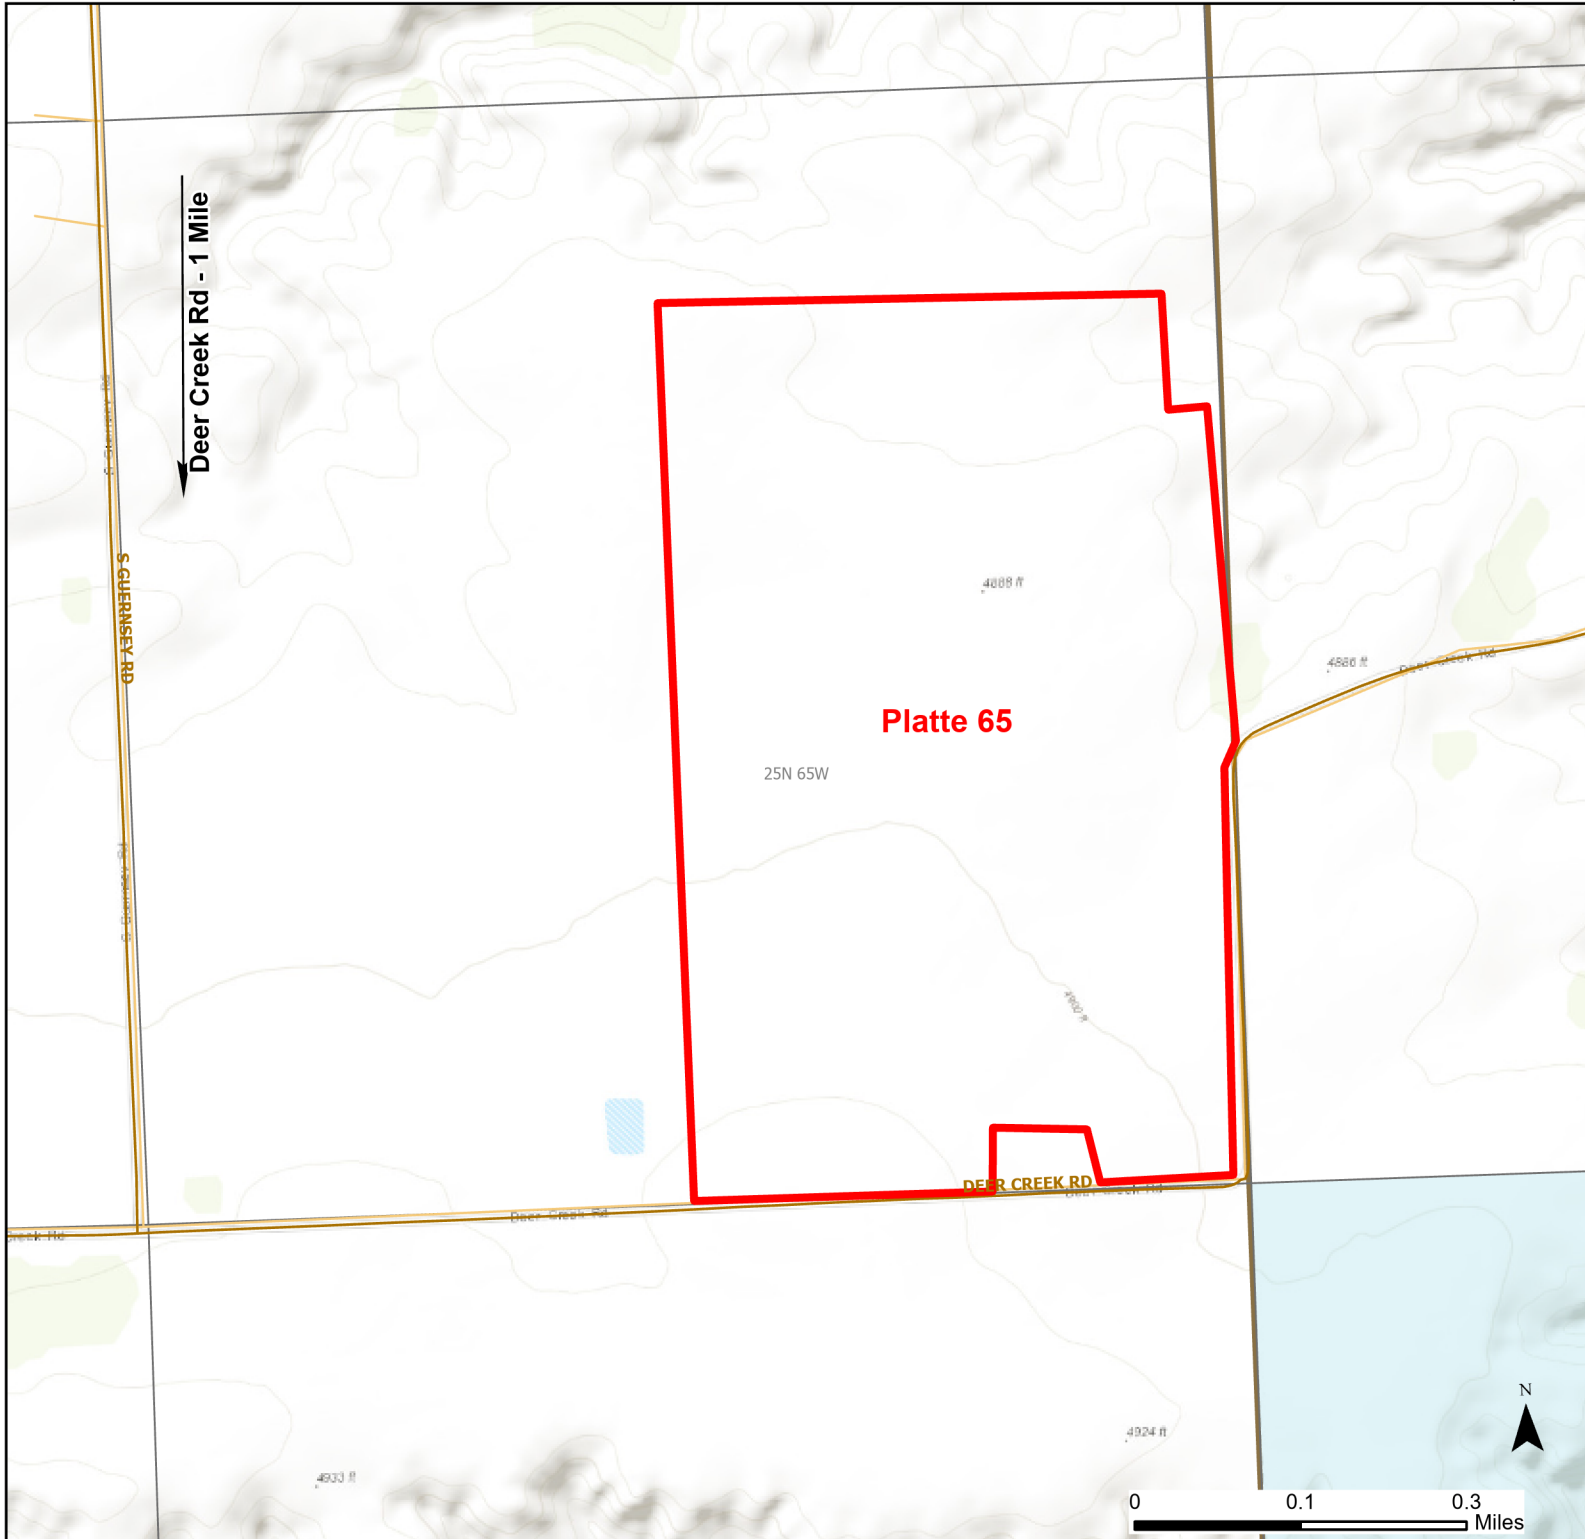

Platte 65 Walk-in Hunting Area

Access Dates:
09/01 - 12/31
2023 Hunt Season

Parking	Closed Road	Boundary	Limited Range Weapons and Archery	State
Coupon Box	Roads	Archery Only	Other	DOD
Road Closed	County Boundaries		CLOSED	BLM
Open Road				Wyoming Game & Fish Dept.
Special Conditions Apply				Forest Service
				Private

This map is for visual use, assistance and general location only, does not represent a survey, and is not to be used for legal conveyance. Hunt Area boundaries are approximate, consult Game and Fish Hunting Regulations for descriptions and restrictions. Access to these private lands for any commercial activity must be gained by contacting the individual landowner(s) directly.