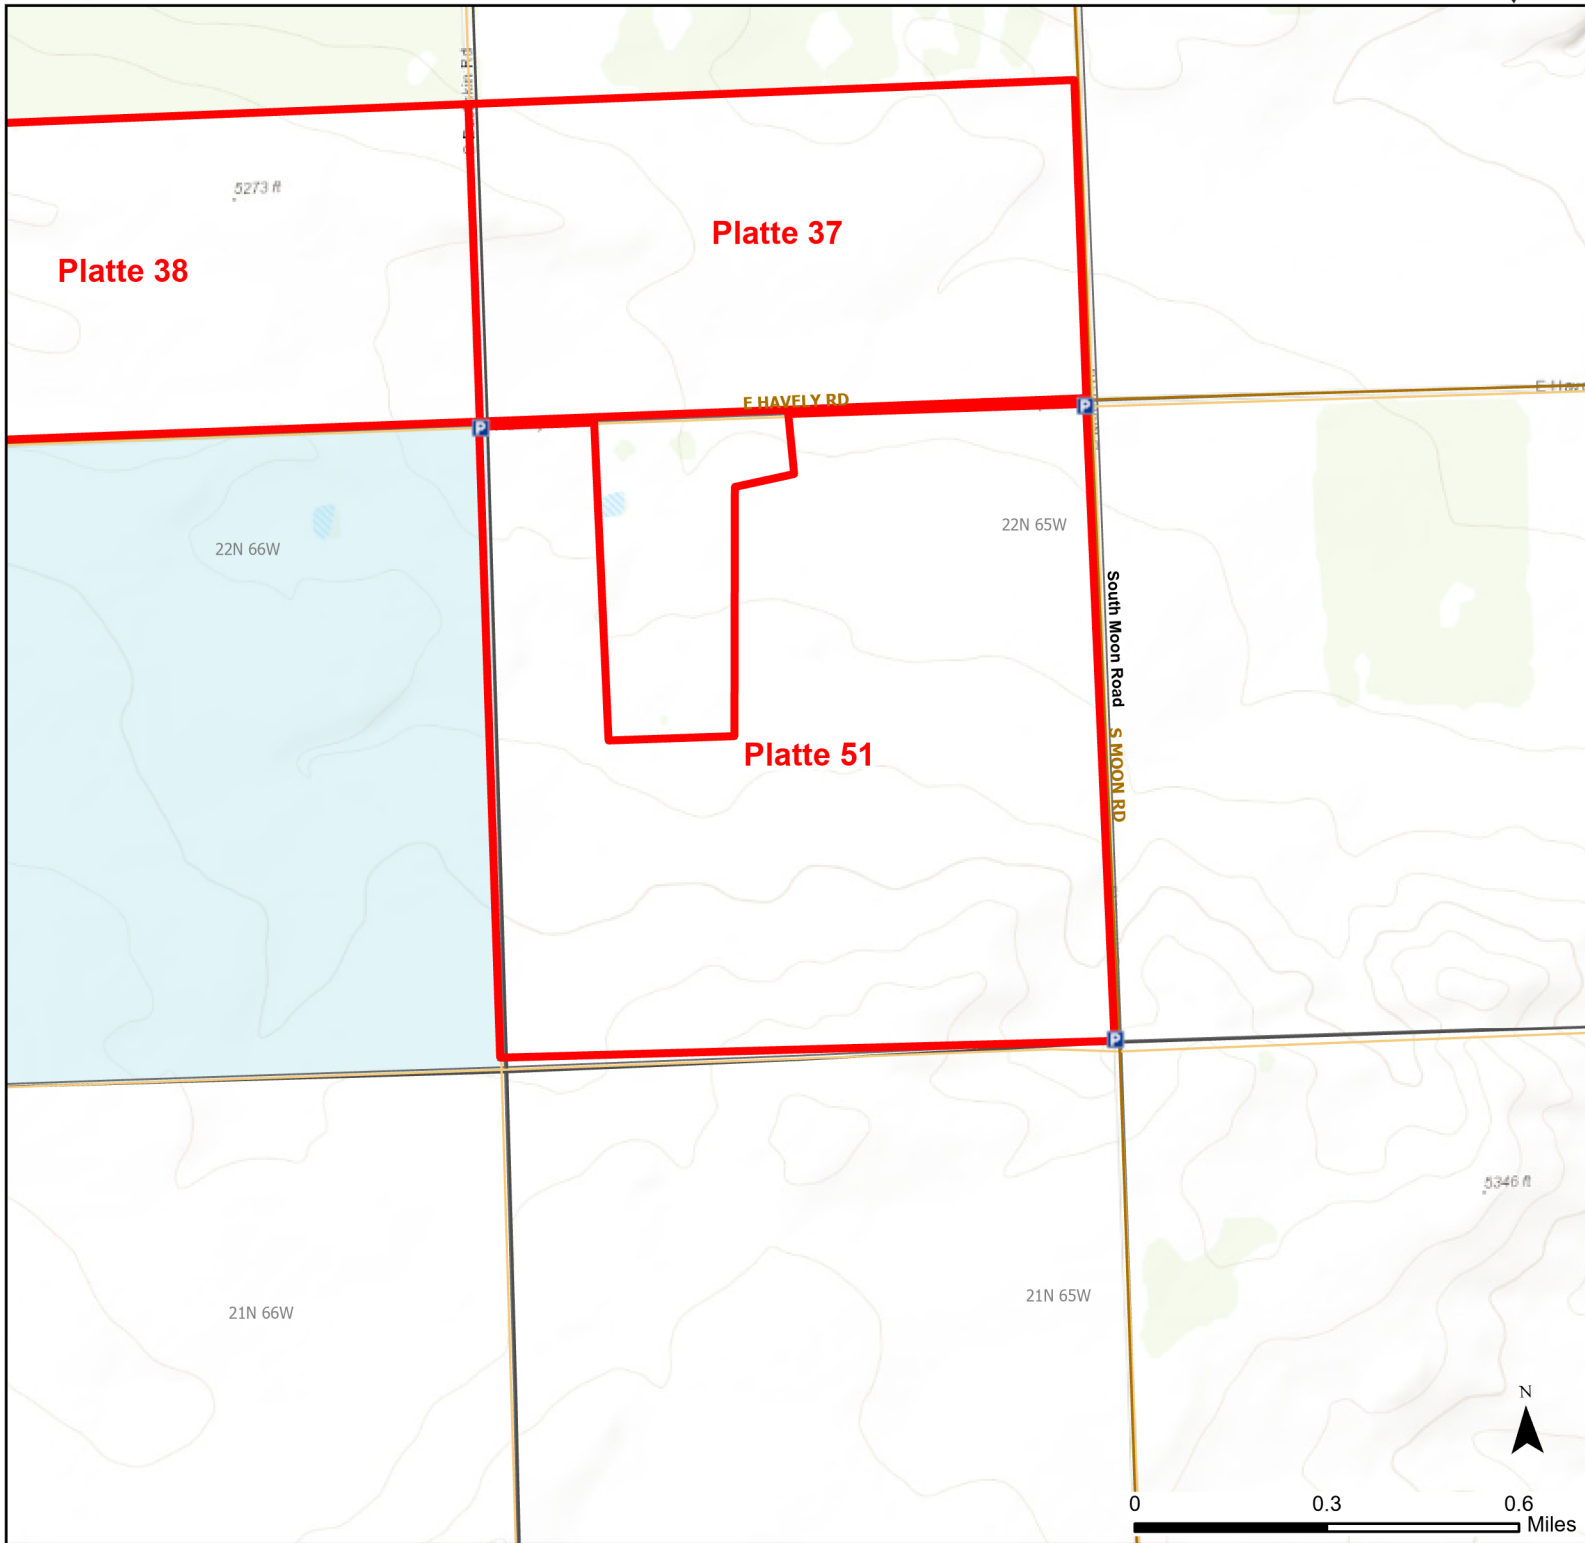

Platte 51 Walk-in Hunting Area

Access Dates:
09/01 - 12/31
2023 Hunt Season

Parking	Closed Road	Boundary	Limited Range Weapons and Archery	State
Coupon Box	Roads	Archery Only	Other	DOD
Road Closed	County Boundaries	CLOSED		BLM
Open Road				Wyoming Game & Fish Dept.
Special Conditions Apply				Forest Service
				Private

Species allowed to hunt: Pheasant, Sharp-tailed Grouse, Antelope

Rules: Portable blinds may be used on a daily basis. Blinds must have owner's name and contact info affixed and may not be left in the field overnight.

This map is for visual use, assistance and general location only, does not represent a survey, and is not to be used for legal conveyance. Hunt Area boundaries are approximate, consult Game and Fish Hunting Regulations for descriptions and restrictions. Access to these private lands for any commercial activity must be gained by contacting the individual landowner(s) directly.