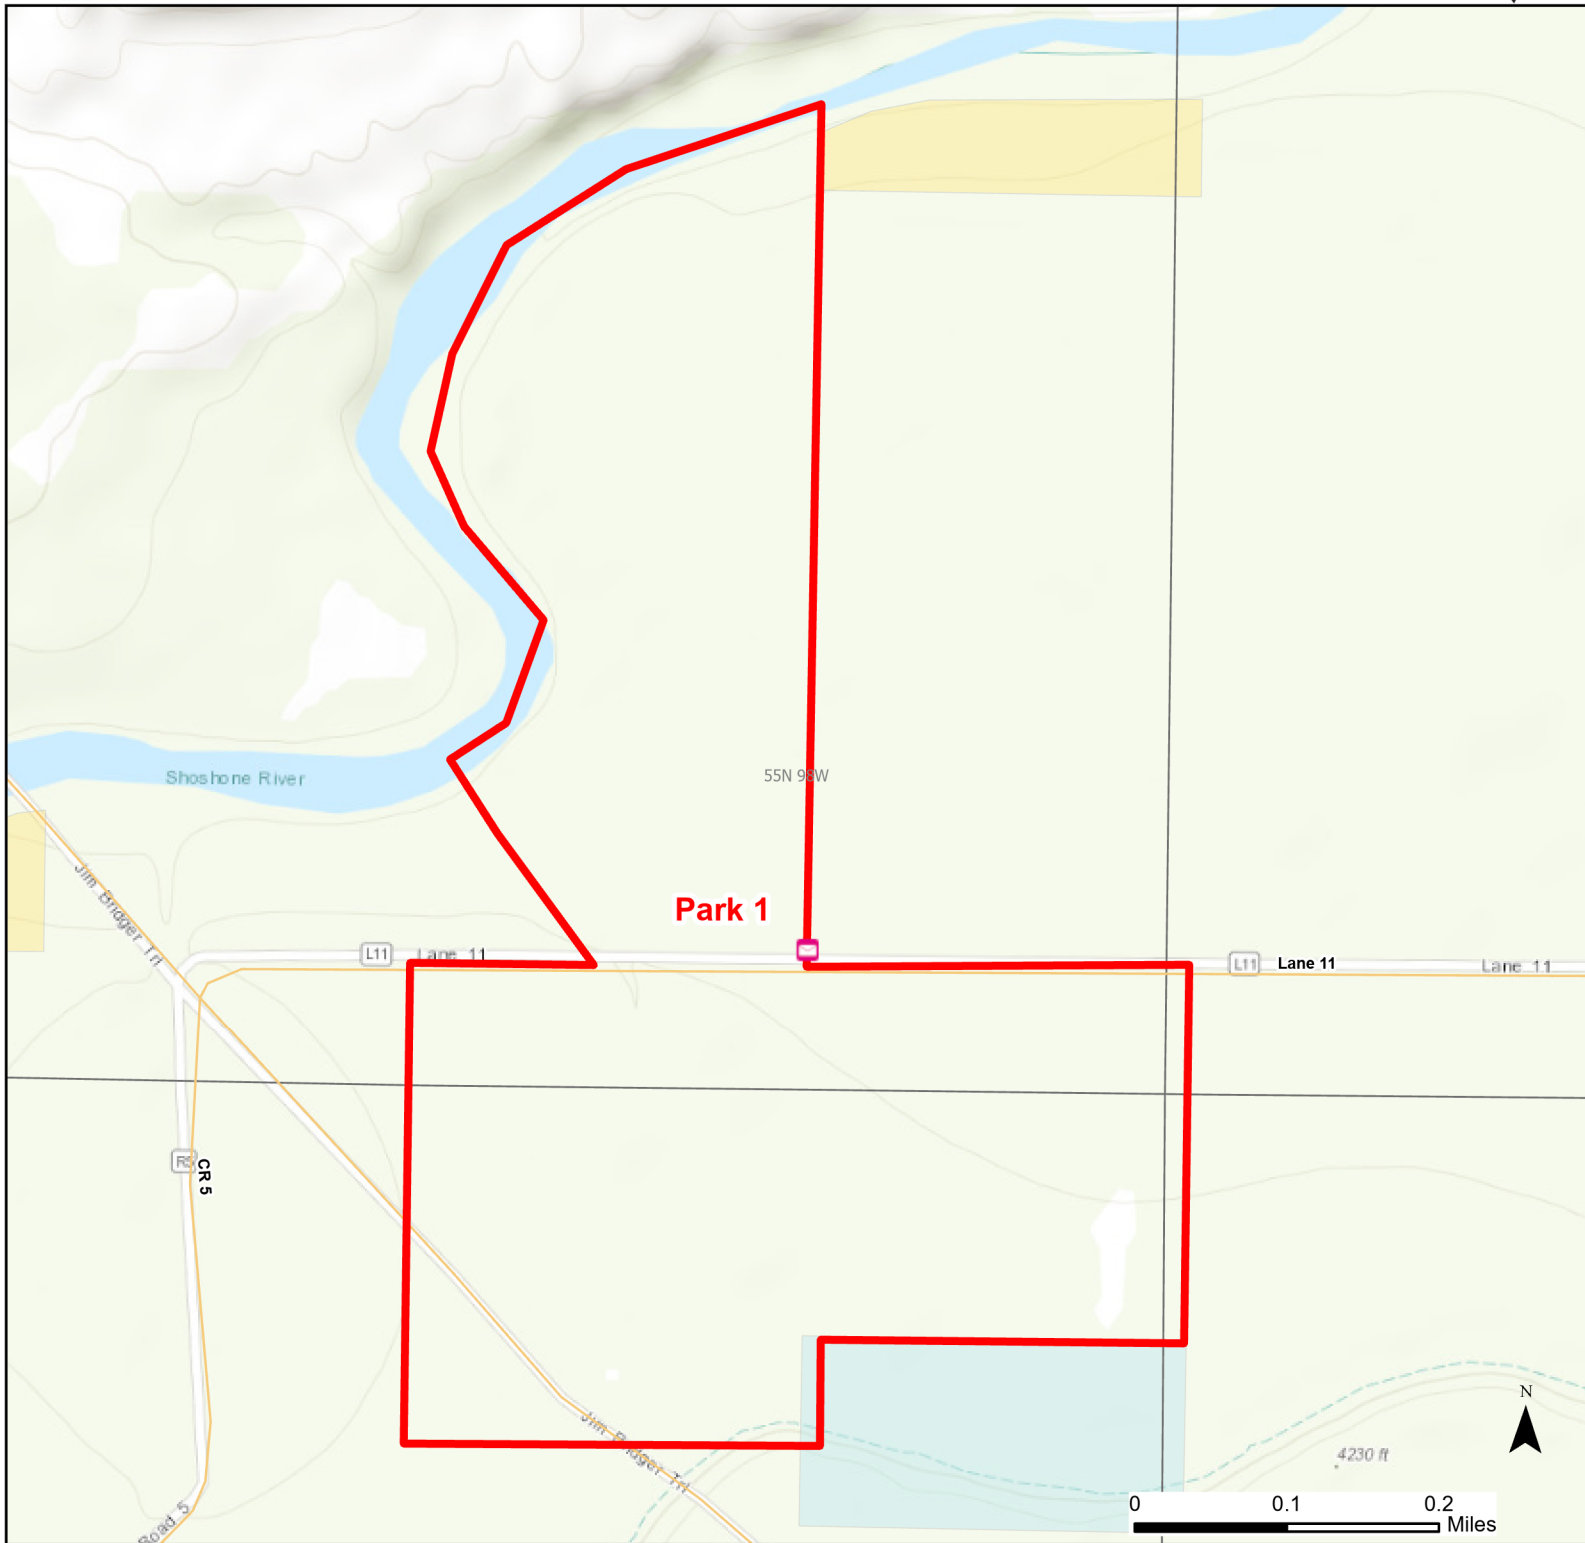

Park 1 Walk-in Hunting Area

Access Dates:
08/15 - 05/31
2023 Hunt Season

Parking	Closed Road	Boundary	Limited Range Weapons and Archery	State
Coupon Box	Roads	Archery Only	Other	DOD
Road Closed	County Boundaries		CLOSED	BLM
Open Road				Wyoming Game & Fish Dept.
Special Conditions Apply				Forest Service
				Private

Species allowed to hunt: Waterfowl, Pheasant, Sandhill Crane, Doves, Turkey, Antelope, Deer

Rules: Portable blinds may be used on a daily basis. Blinds must have owner's name and contact info affixed and may not be left in the field overnight. Motorized vehicle access allowed on established roads only.

This map is for visual use, assistance and general location only, does not represent a survey, and is not to be used for legal conveyance. Hunt Area boundaries are approximate, consult Game and Fish Hunting Regulations for descriptions and restrictions. Access to these private lands for any commercial activity must be gained by contacting the individual landowner(s) directly.