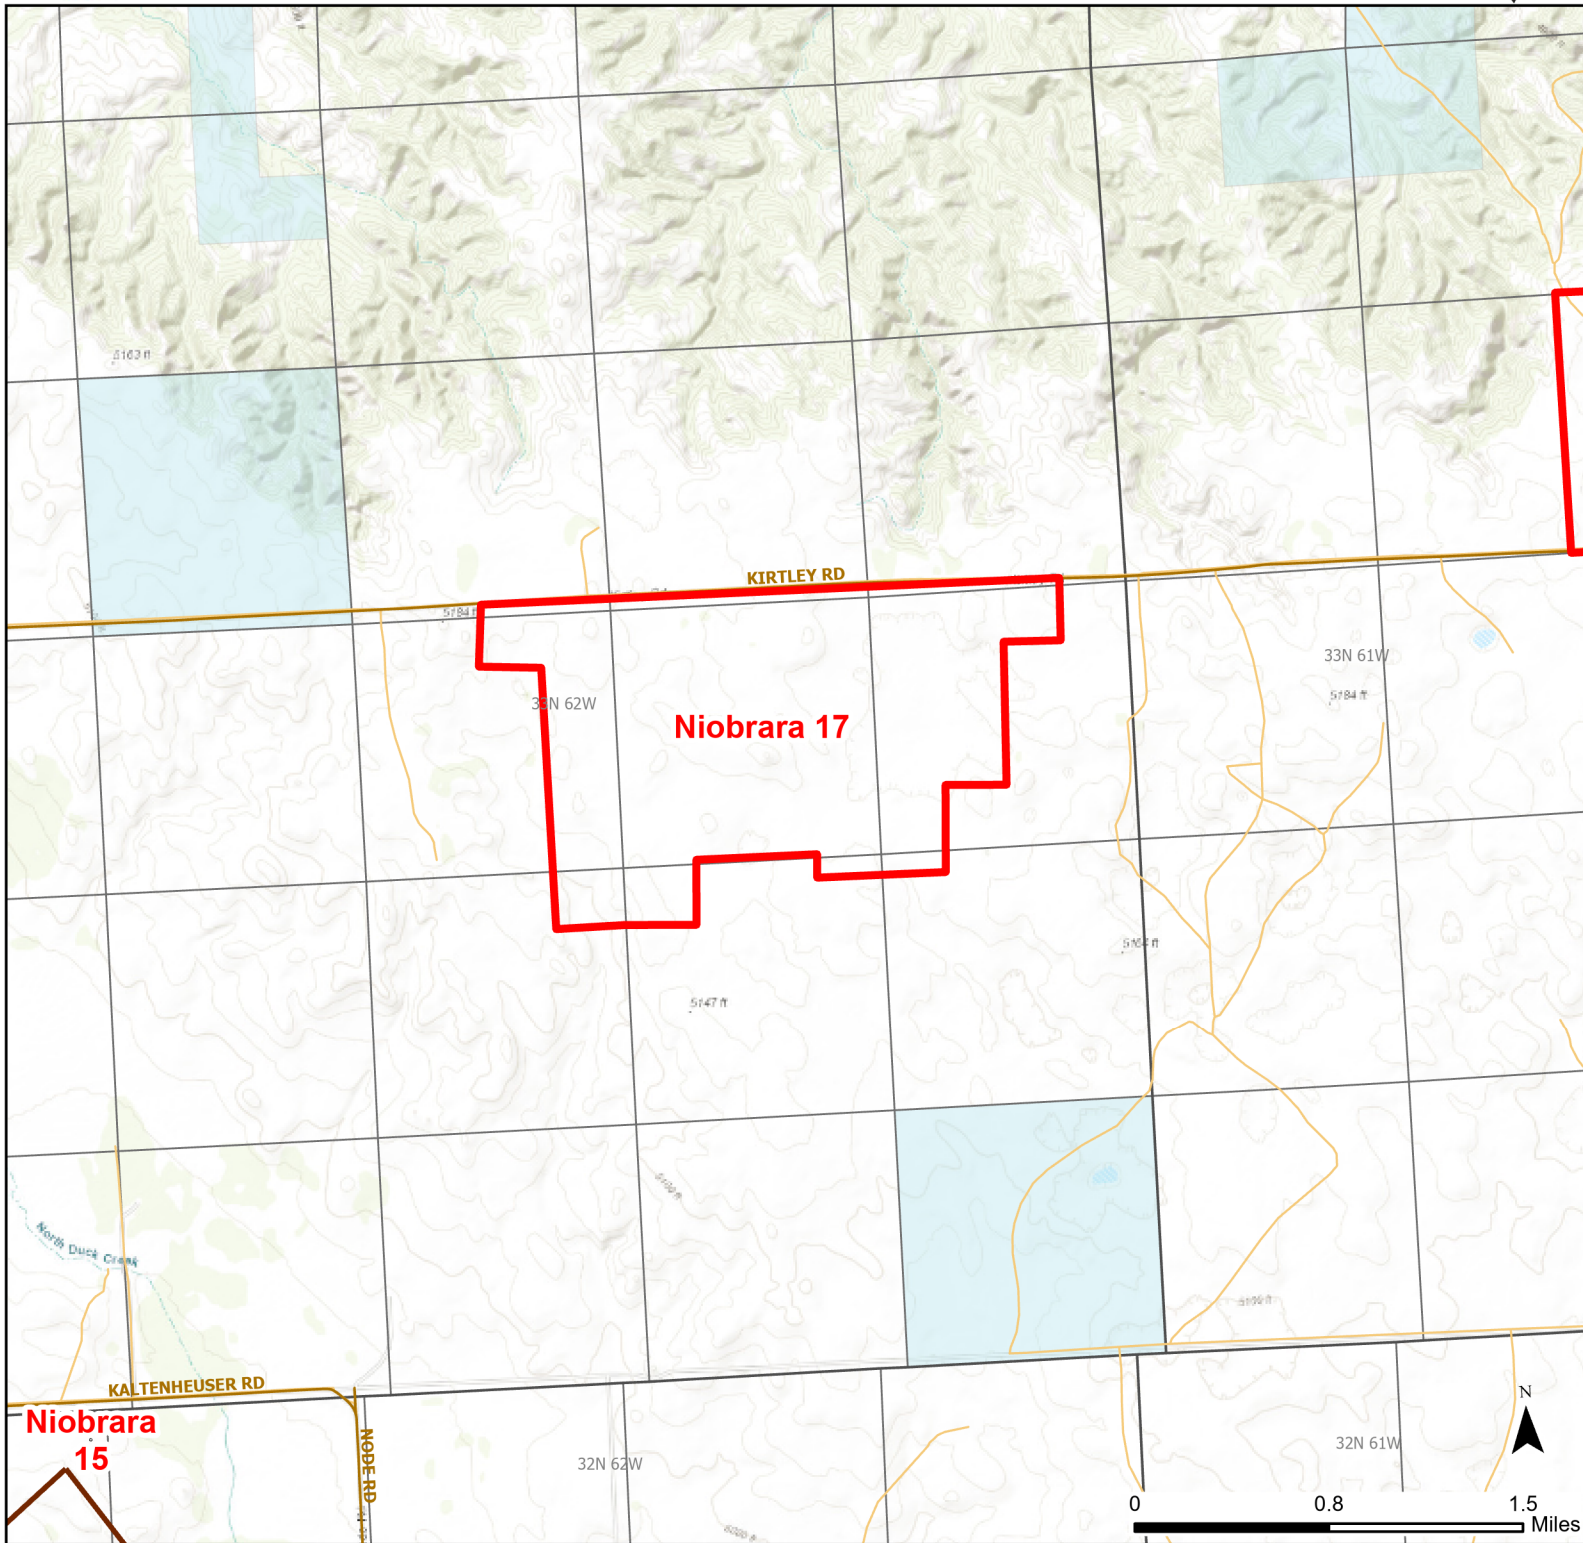

Niobrara 17 Walk-in Hunting Area

Access Dates:
08/15 - 10/31
2023 Hunt Season

Parking	Closed Road	Boundary	Limited Range Weapons and Archery	State
Coupon Box	Roads	Archery Only	Other	DOD
Road Closed	County Boundaries		CLOSED	BLM
Open Road				Wyoming Game & Fish Dept.
Special Conditions Apply				Forest Service
				Private

Species allowed to hunt: Antelope

Rules:

This map is for visual use, assistance and general location only, does not represent a survey, and is not to be used for legal conveyance. Hunt Area boundaries are approximate, consult Game and Fish Hunting Regulations for descriptions and restrictions. Access to these private lands for any commercial activity must be gained by contacting the individual landowner(s) directly.