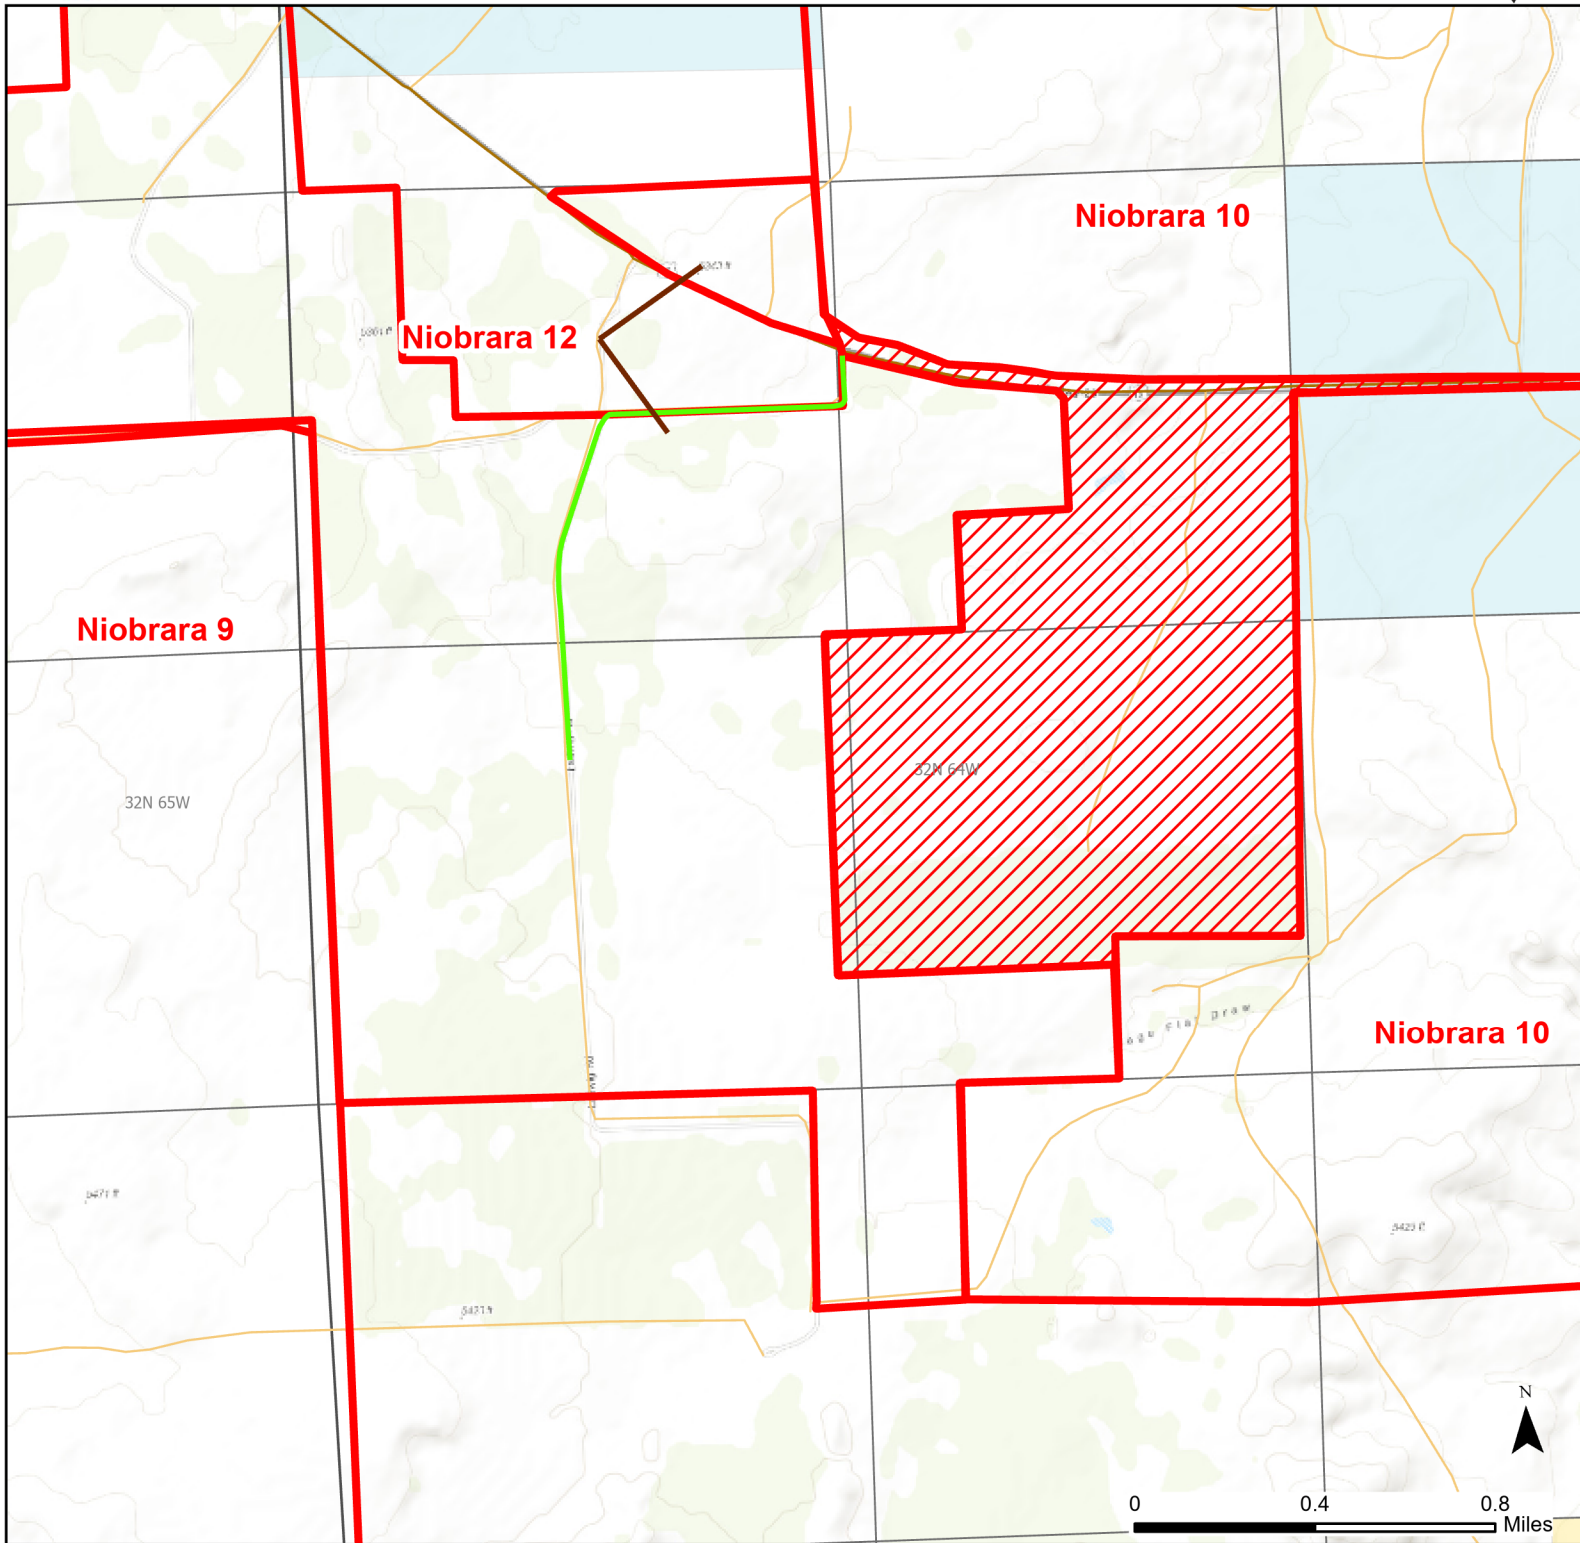

# Niobrara 12 Walk-in Hunting Area

Access Dates:  
08/15 - 01/31  
2023 Hunt Season

Parking	Closed Road	Boundary	Limited Range Weapons and Archery	State
Coupon Box	Roads	County Boundaries	Archery Only	DOD
Road Closed	Open Road	Other	CLOSED	BLM
Special Conditions Apply				Wyoming Game & Fish Dept.
				Forest Service
				Private

Species allowed to hunt: Antelope, Deer, Elk

Rules:

This map is for visual use, assistance and general location only, does not represent a survey, and is not to be used for legal conveyance. Hunt Area boundaries are approximate, consult Game and Fish Hunting Regulations for descriptions and restrictions. Access to these private lands for any commercial activity must be gained by contacting the individual landowner(s) directly.