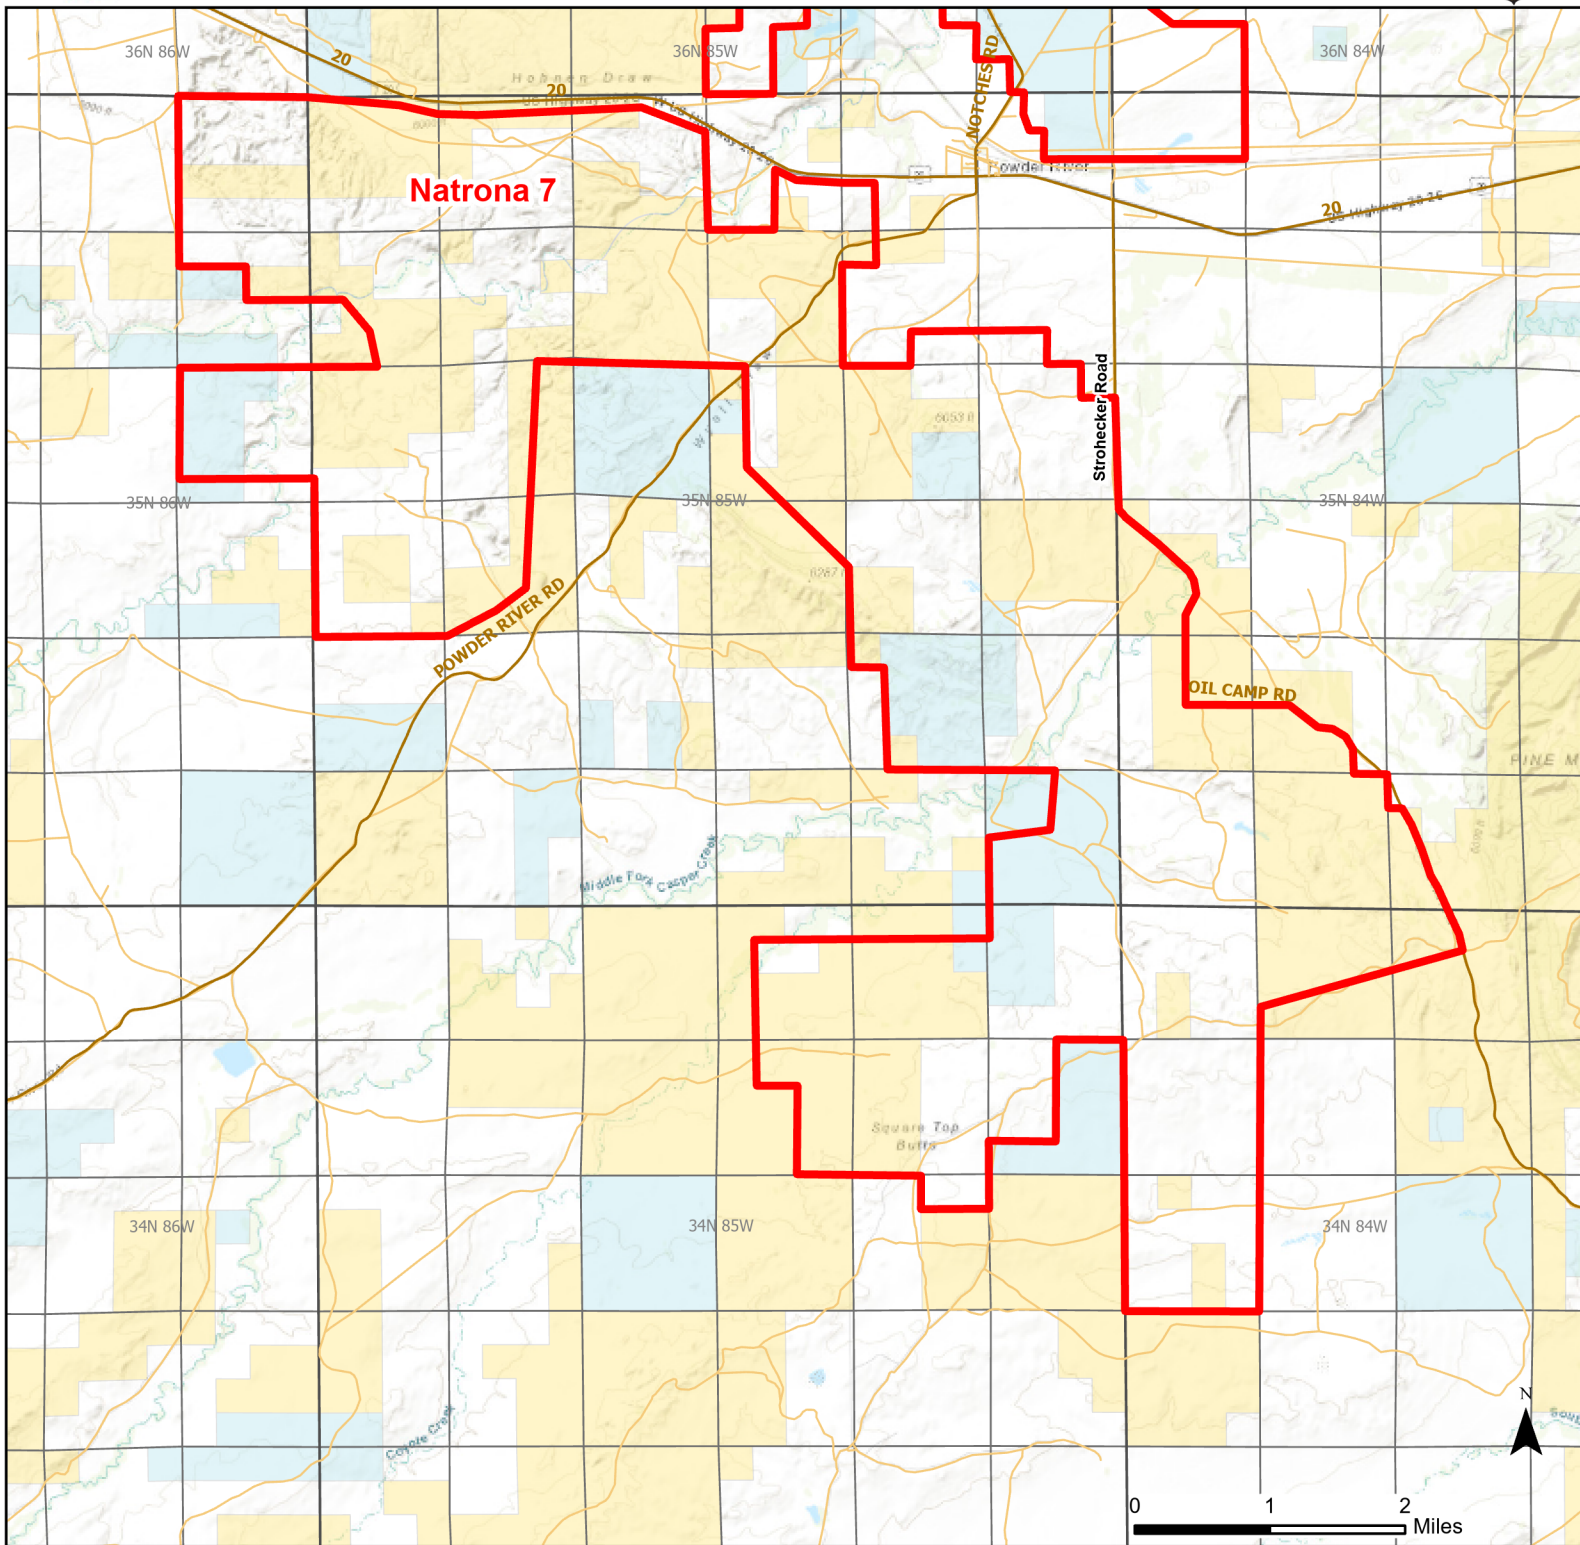

# Natrona 7 Walk-in Hunting Area

Access Dates:  
08/15 - 10/31  
2023 Hunt Season

Parking	Closed Road	Boundary	Limited Range Weapons and Archery	State
Coupon Box	Roads	Archery Only	Other	DOD
Road Closed	County Boundaries	CLOSED		BLM
Open Road				Wyoming Game & Fish Dept.
Special Conditions Apply				Forest Service
				Private

Species allowed to hunt: Waterfowl, Sage Grouse, Doves, Antelope, Deer

Rules: Motorized vehicle access allowed on established roads only.

This map is for visual use, assistance and general location only, does not represent a survey, and is not to be used for legal conveyance. Hunt Area boundaries are approximate, consult Game and Fish Hunting Regulations for descriptions and restrictions. Access to these private lands for any commercial activity must be gained by contacting the individual landowner(s) directly.