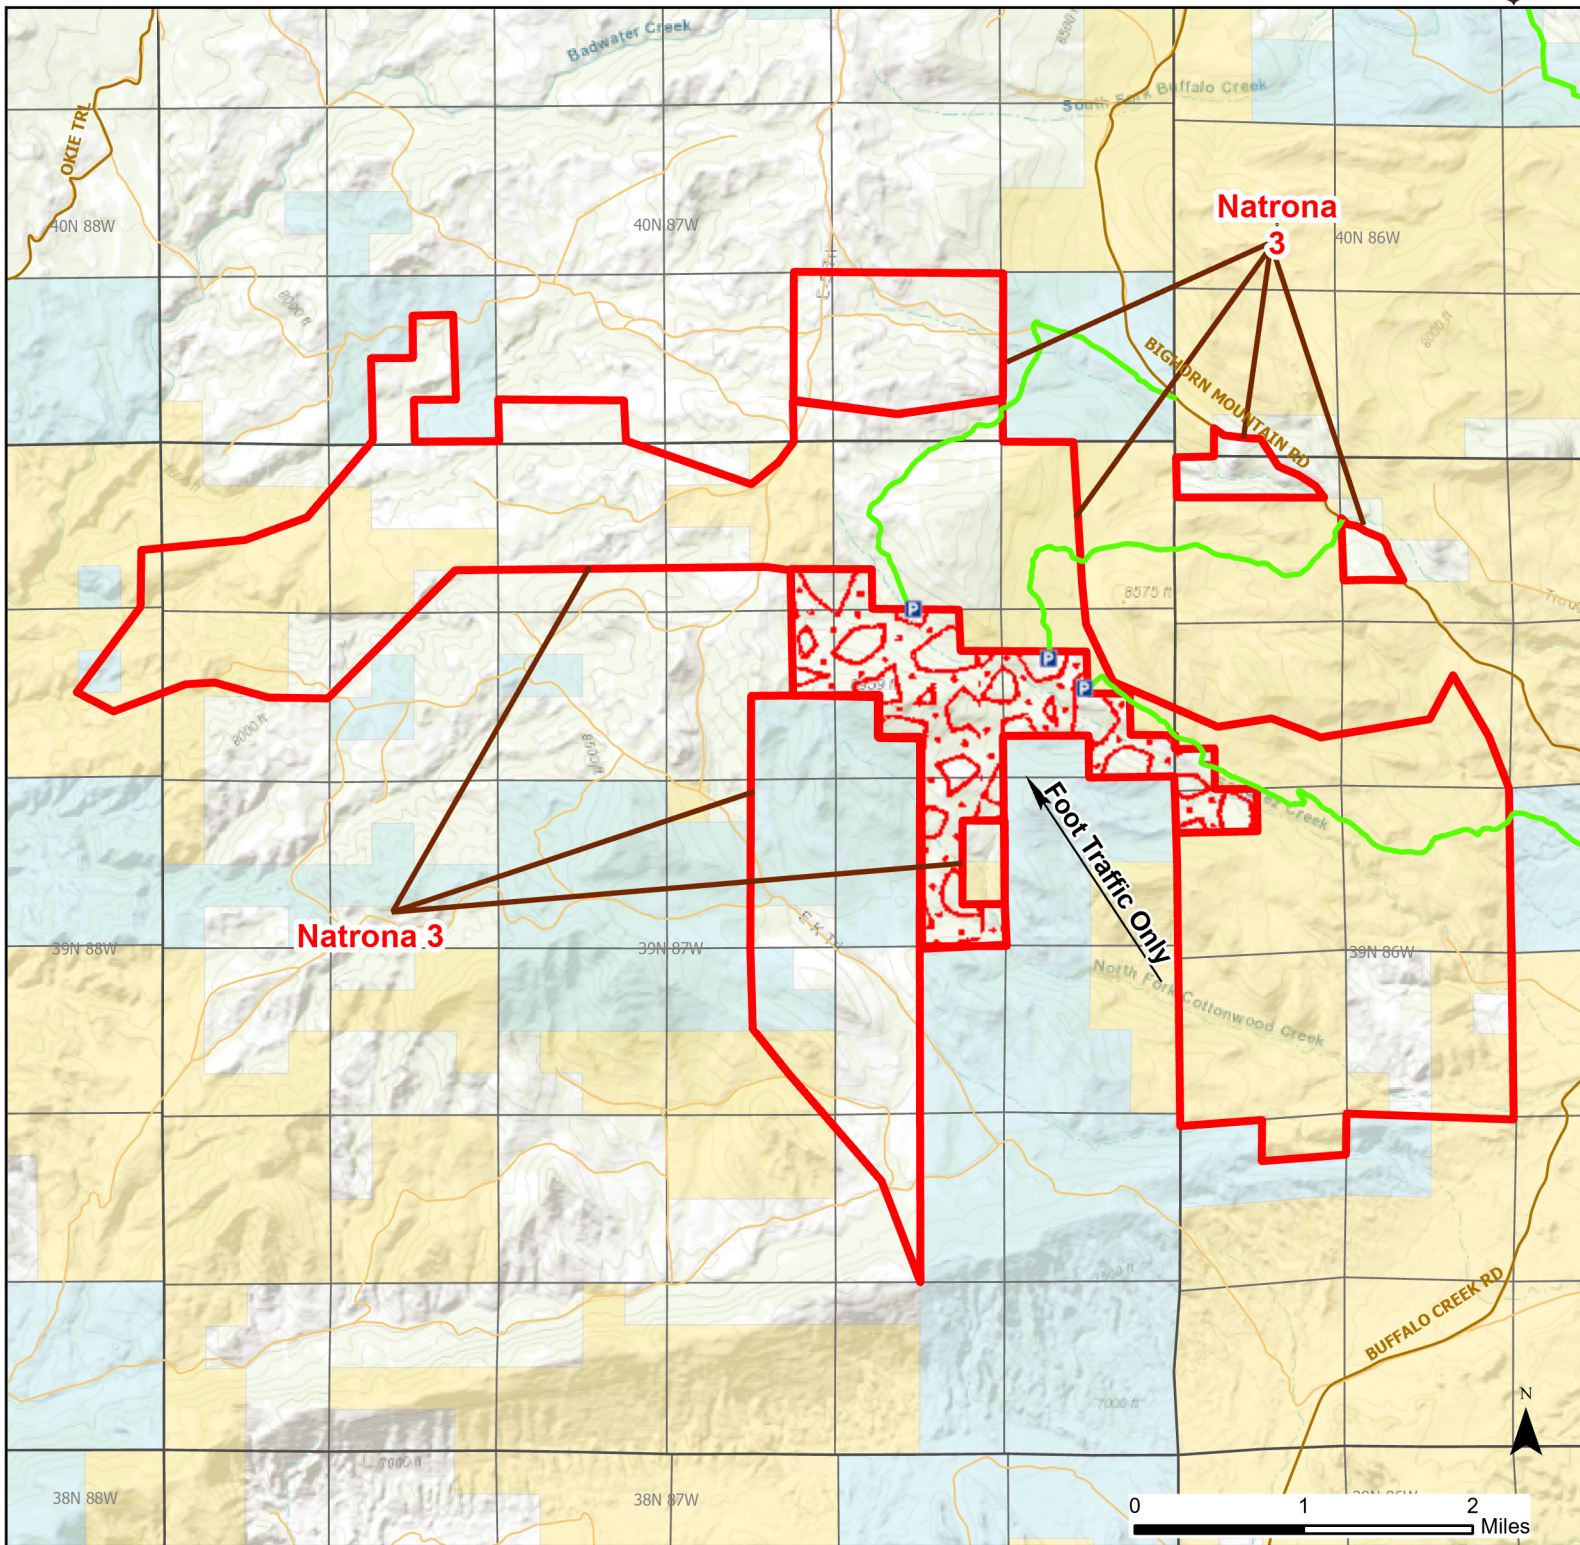

# Natrona 3 Walk-in Hunting Area

Access Dates:  
08/15 - 12/15  
2023 Hunt Season

Parking	Closed Road	Boundary	Limited Range Weapons and Archery	State
Coupon Box	Roads	County Boundaries	Archery Only	DOD
Road Closed	Open Road	Other	CLOSED	BLM
Special Conditions Apply				Wyoming Game & Fish Dept.
				Forest Service
				Private

Species allowed to hunt: Antelope, Deer, Elk

Rules: Mountain lion hunting allowed. No vehicle access on Begley Ranch property, except along designated road and parking area. No camping or fires allowed on Begley Ranch property.

This map is for visual use, assistance and general location only, does not represent a survey, and is not to be used for legal conveyance. Hunt Area boundaries are approximate, consult Game and Fish Hunting Regulations for descriptions and restrictions. Access to these private lands for any commercial activity must be gained by contacting the individual landowner(s) directly.