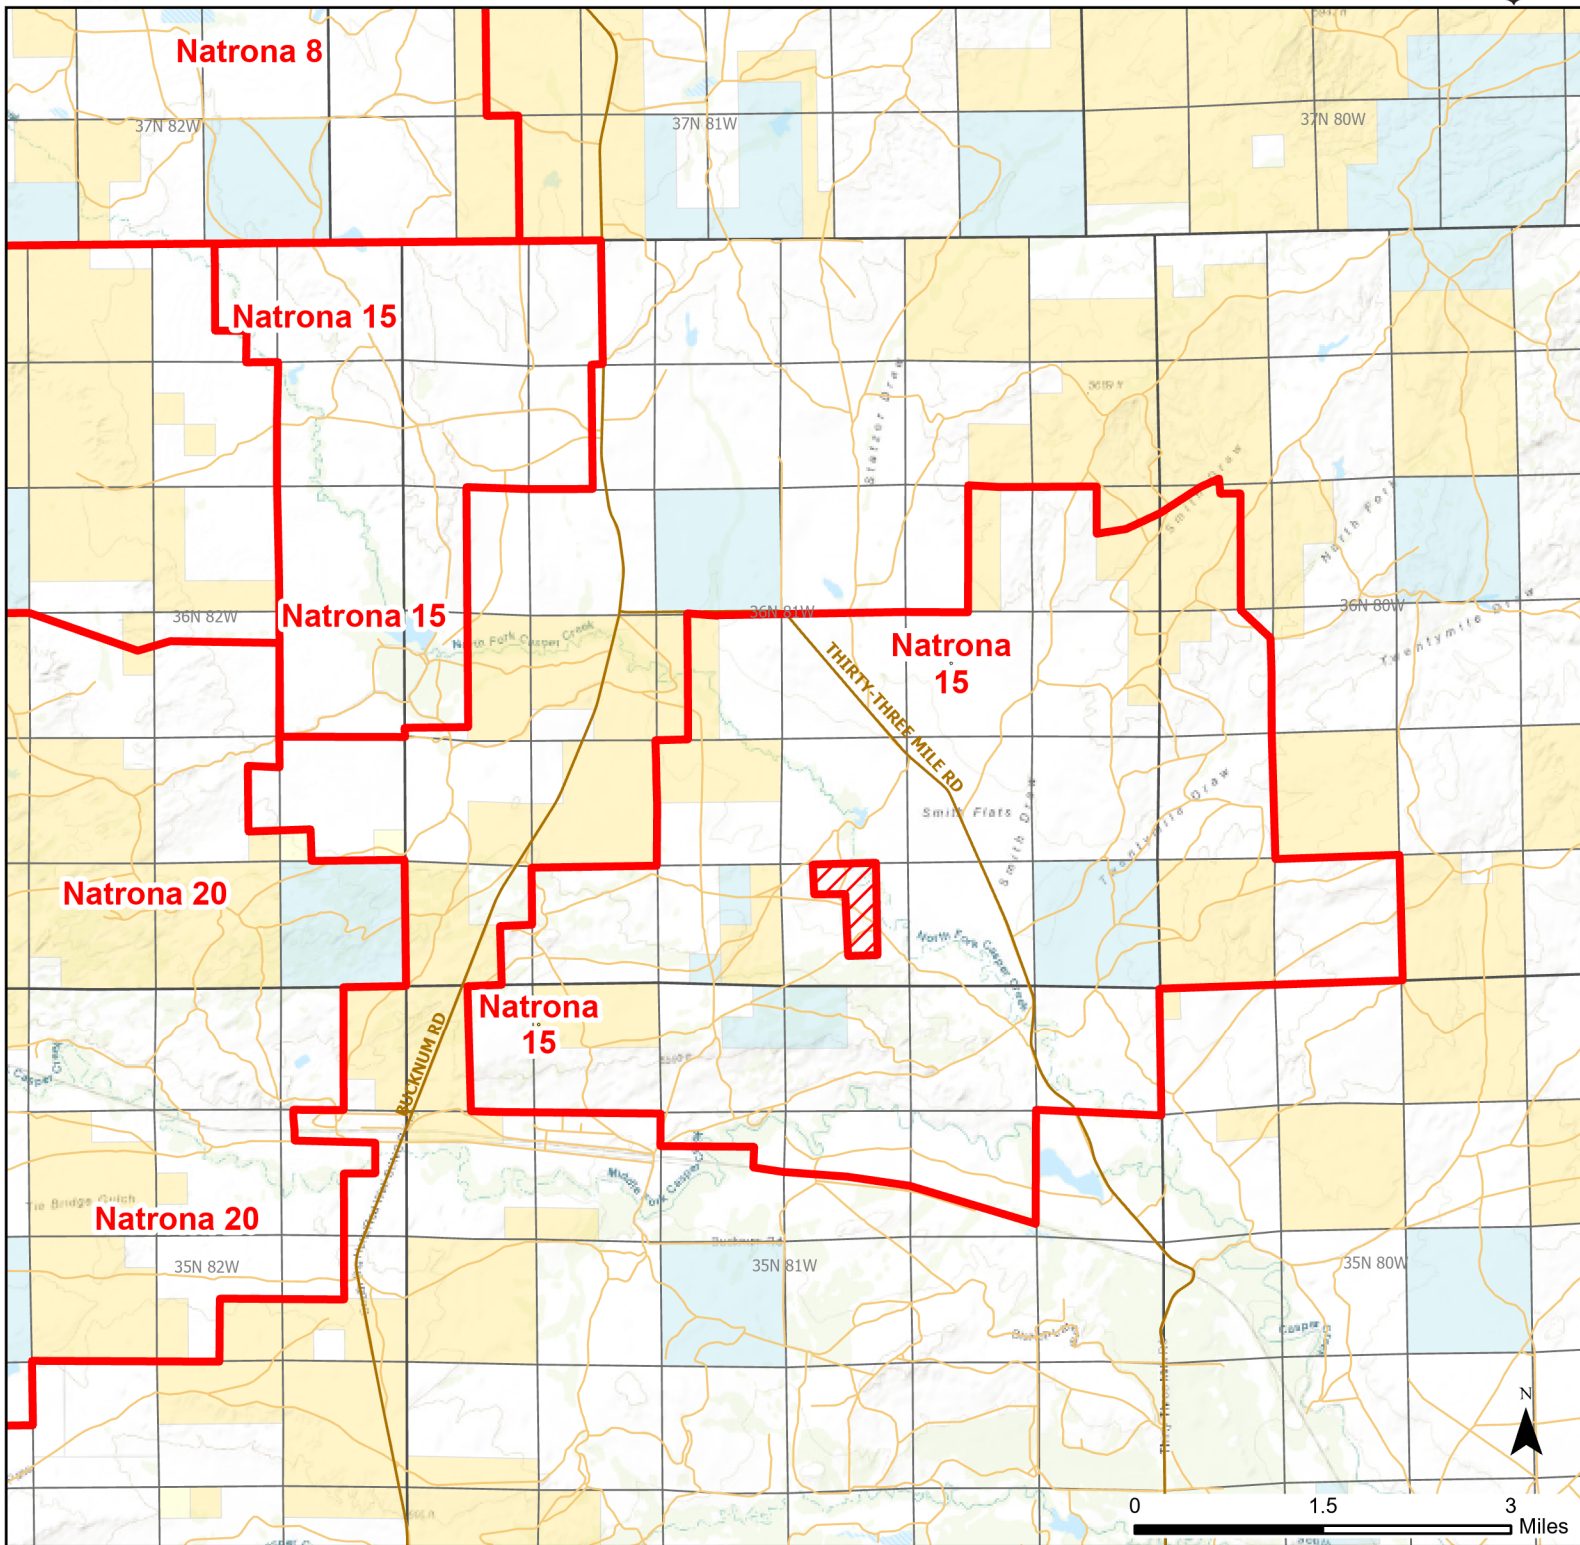

Natrona 15 Walk-in Hunting Area

Access Dates:
08/15 - 10/31
2023 Hunt Season

Parking	Closed Road	Boundary	Limited Range Weapons and Archery	State
Coupon Box	Roads	County Boundaries	Other	DOD
Road Closed	Open Road	Archery Only	CLOSED	BLM
Special Conditions Apply				Wyoming Game & Fish Dept.
				Forest Service
				Private

Species allowed to hunt: Antelope

Rules: Foot traffic only

This map is for visual use, assistance and general location only, does not represent a survey, and is not to be used for legal conveyance. Hunt Area boundaries are approximate, consult Game and Fish Hunting Regulations for descriptions and restrictions. Access to these private lands for any commercial activity must be gained by contacting the individual landowner(s) directly.