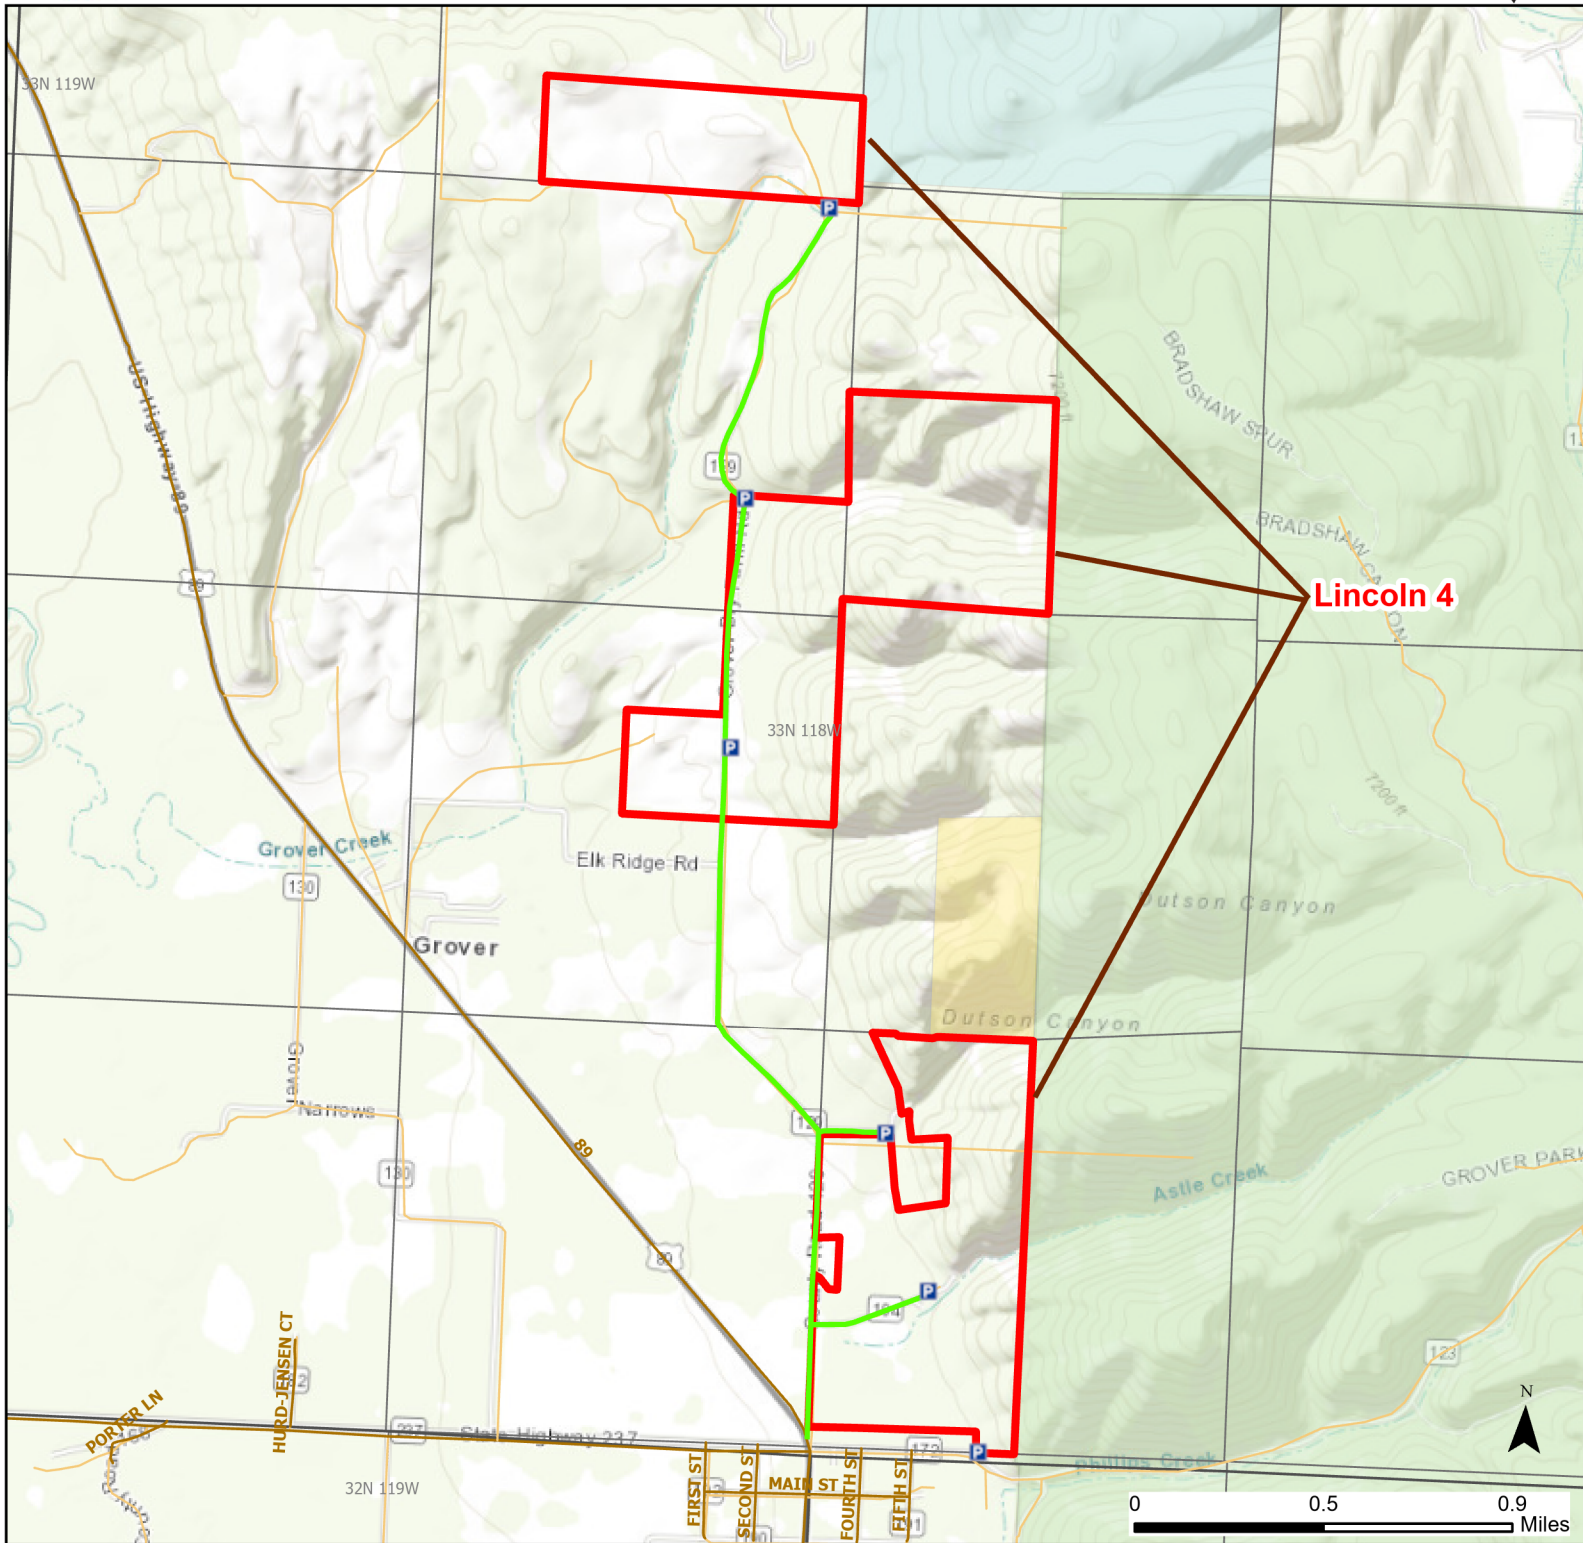

Lincoln 4 Walk-in Hunting Area

Access Dates:
09/01 - 01/31
2023 Hunt Season

Parking	Closed Road	Boundary	Limited Range Weapons and Archery	State
Coupon Box	Roads	Archery Only	Other	DOD
Road Closed	County Boundaries		CLOSED	BLM
Open Road				Wyoming Game & Fish Dept.
Special Conditions Apply				Forest Service
				Private

Species allowed to hunt: Deer, Elk, MtLion, Ruffed Grouse, Partridge

Rules: All vehicles must park in designated parking areas only. Portable blinds may be used on a daily basis. Blinds must have owner's name and contact info affixed and may not be left in the field overnight. Ruffed grouse hunting allowed.

This map is for visual use, assistance and general location only, does not represent a survey, and is not to be used for legal conveyance. Hunt Area boundaries are approximate, consult Game and Fish Hunting Regulations for descriptions and restrictions. Access to these private lands for any commercial activity must be gained by contacting the individual landowner(s) directly.