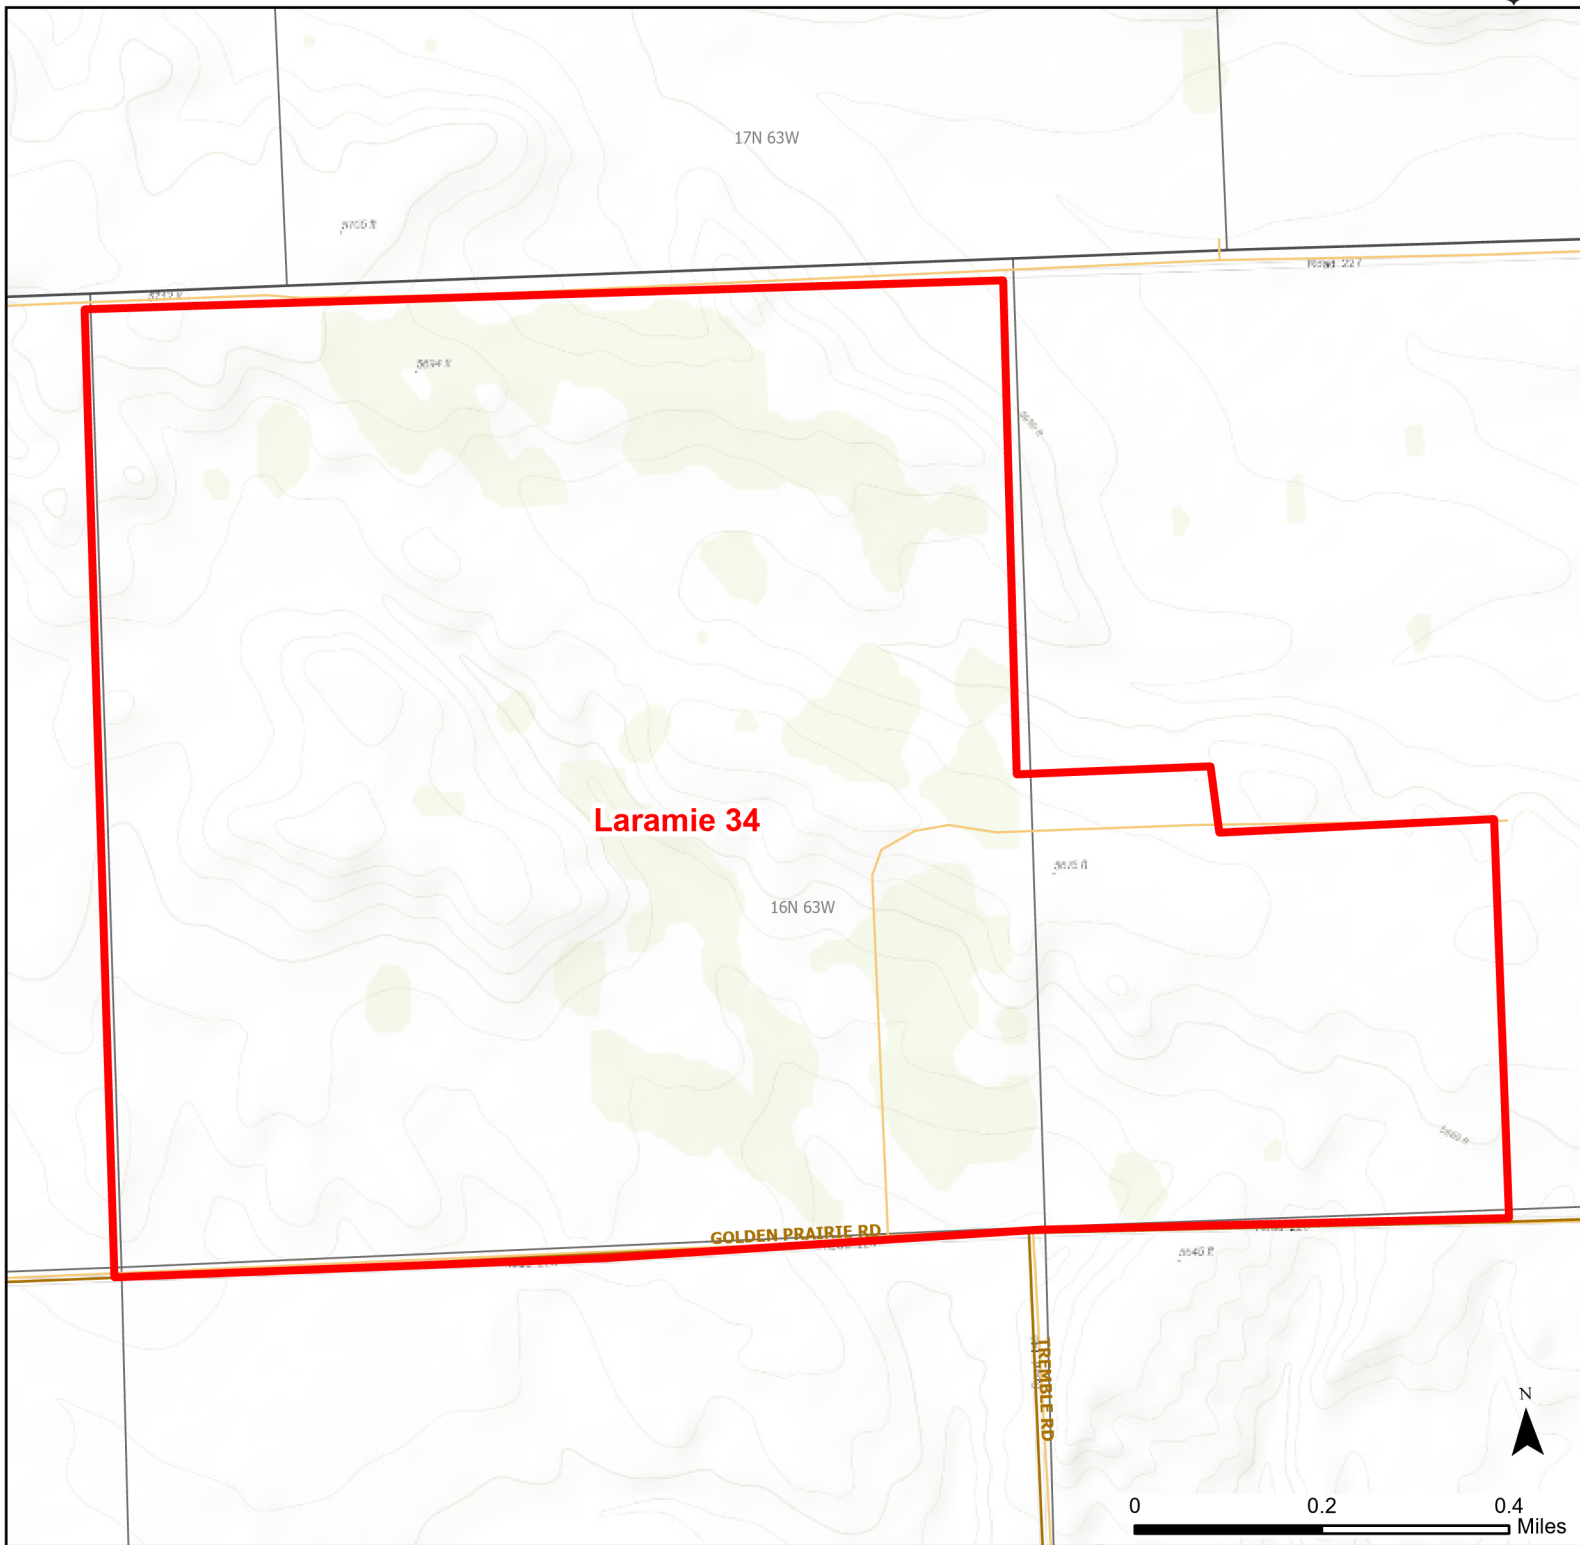

Laramie 34 Walk-in Hunting Area

Access Dates:
09/01 - 12/31
2023 Hunt Season

Parking	Closed Road	Boundary	Limited Range Weapons and Archery	State
Coupon Box	Roads	Archery Only	Other	DOD
Road Closed	County Boundaries	CLOSED		BLM
Open Road				Wyoming Game & Fish Dept.
Special Conditions Apply				Forest Service
				Private

Species allowed to hunt: Pheasant, Sharp tail Grouse, Dove, Rabbit, Antelope, Deer

Rules: No access within 100 yards of buildings.

This map is for visual use, assistance and general location only, does not represent a survey, and is not to be used for legal conveyance. Hunt Area boundaries are approximate, consult Game and Fish Hunting Regulations for descriptions and restrictions. Access to these private lands for any commercial activity must be gained by contacting the individual landowner(s) directly.