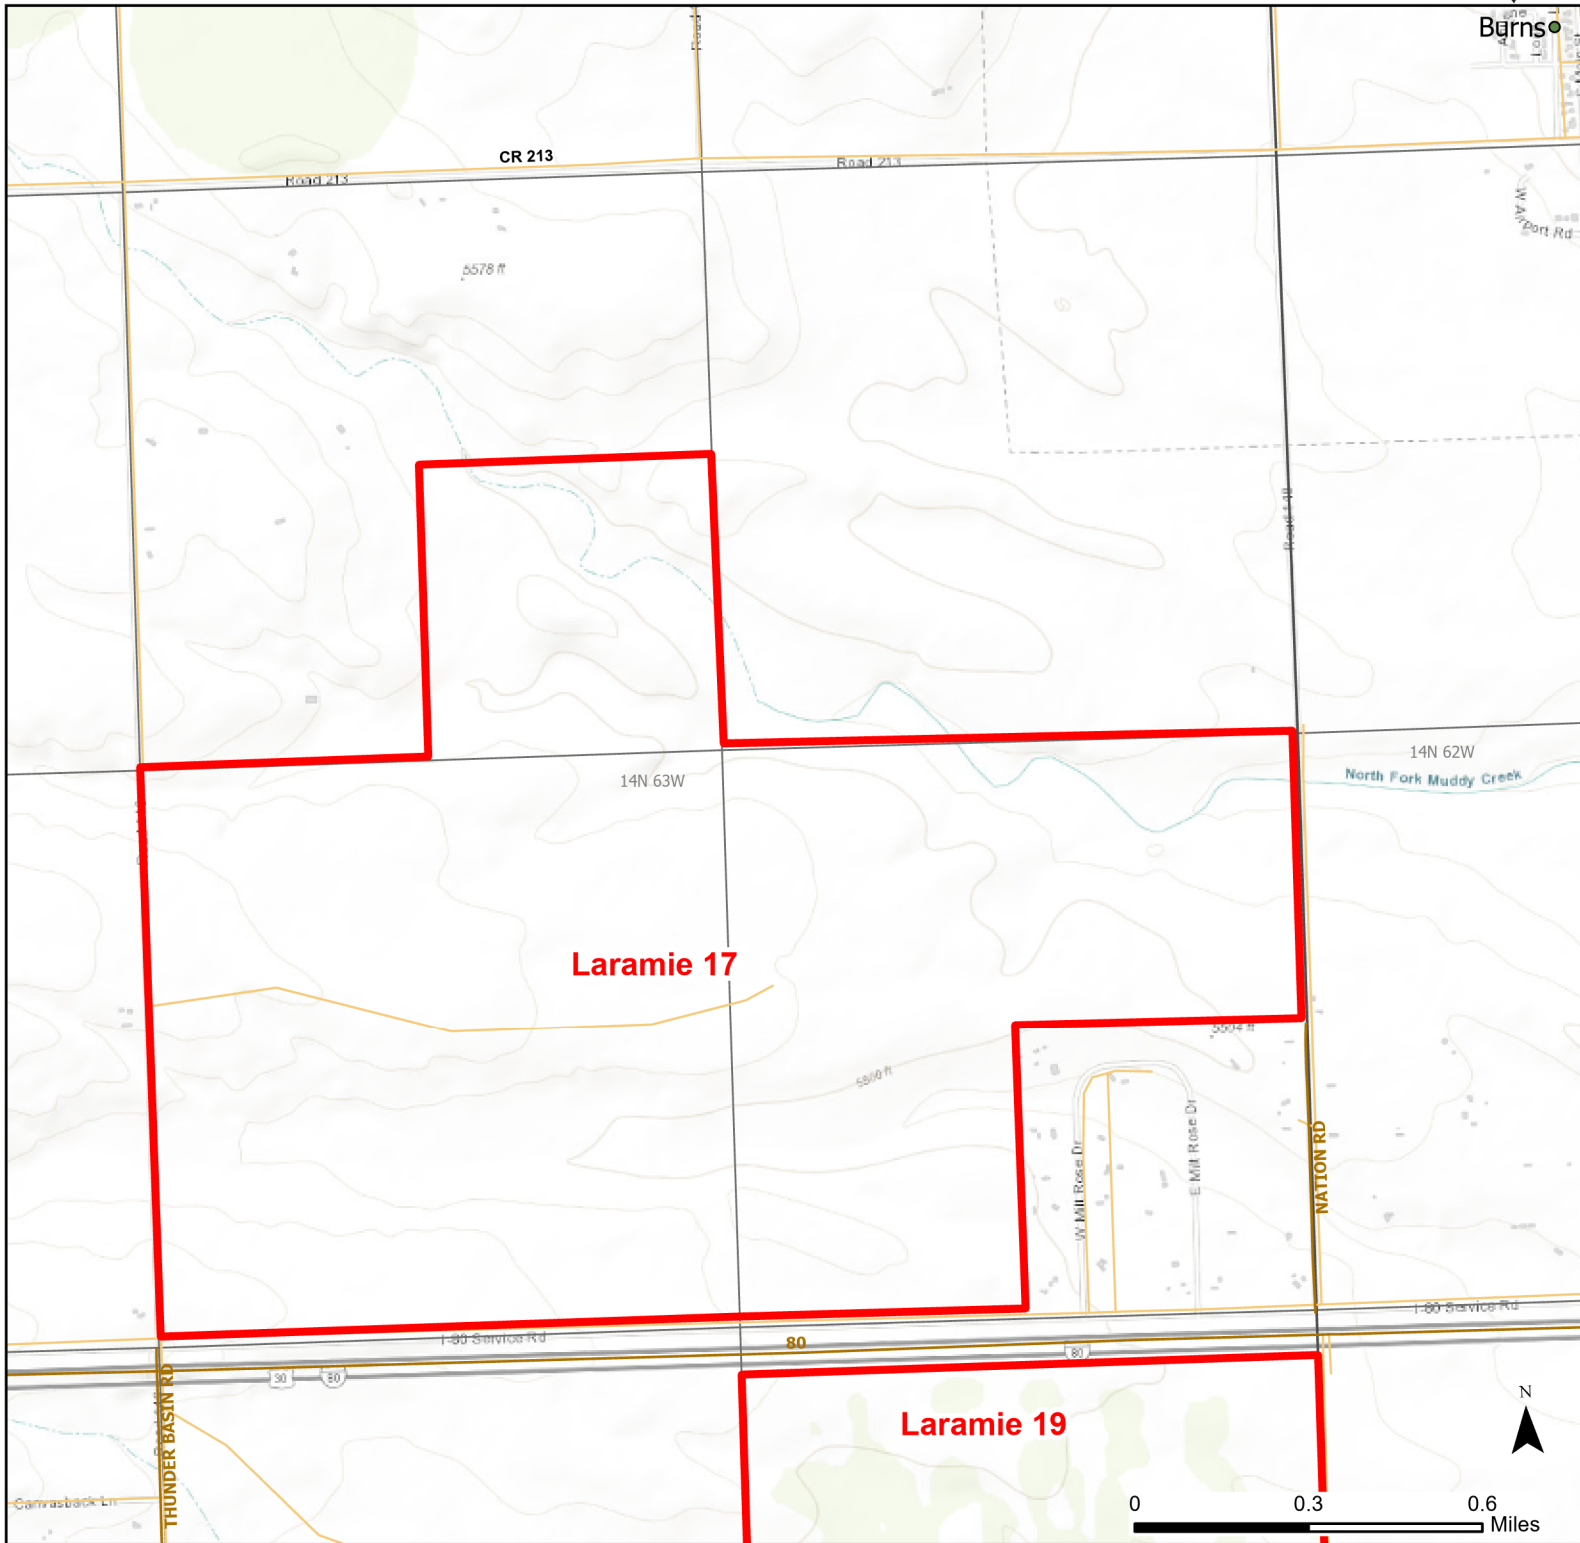

Laramie 17 Walk-in Hunting Area

Access Dates:
08/15 - 12/31
2023 Hunt Season

Parking	Closed Road	Boundary	Limited Range Weapons and Archery	State
Coupon Box	Roads	County Boundaries	Archery Only	DOD
Road Closed	Open Road	Special Conditions Apply	Other	BLM
Other	CLOSED			Wyoming Game & Fish Dept.
				Forest Service
				Private

Species allowed to hunt: Antelope

Rules:

This map is for visual use, assistance and general location only, does not represent a survey, and is not to be used for legal conveyance. Hunt Area boundaries are approximate, consult Game and Fish Hunting Regulations for descriptions and restrictions. Access to these private lands for any commercial activity must be gained by contacting the individual landowner(s) directly.