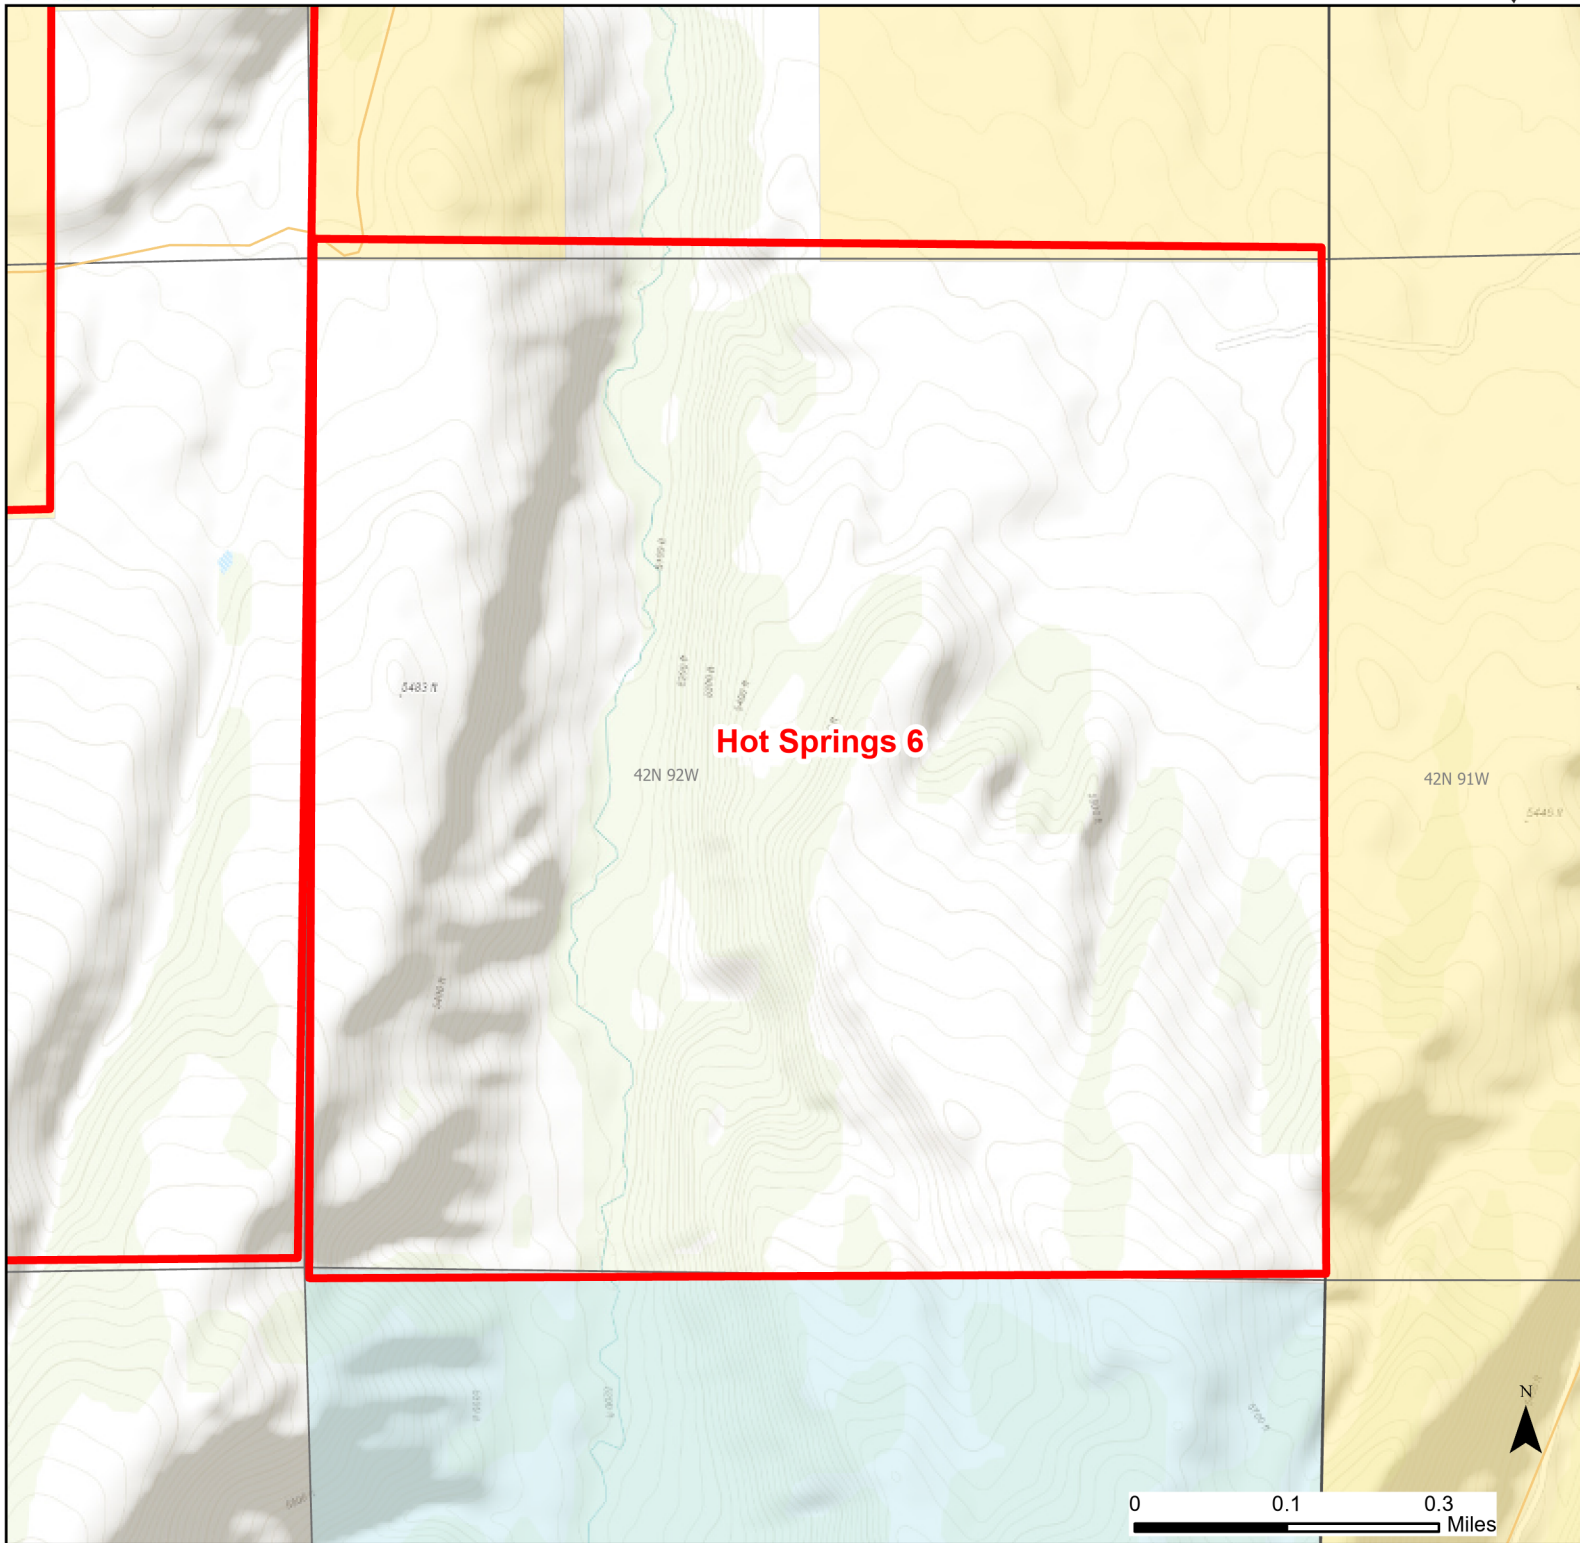

# Hot Springs 6 Walk-in Hunting Area

Access Dates:  
08/15 - 12/15  
2023 Hunt Season

Parking	Closed Road	Boundary	Limited Range Weapons and Archery	State
Coupon Box	Roads	County Boundaries	Other	DOD
Road Closed	Open Road	Archery Only	CLOSED	BLM
Special Conditions Apply				Wyoming Game & Fish Dept.
				Forest Service
				Private

This map is for visual use, assistance and general location only, does not represent a survey, and is not to be used for legal conveyance. Hunt Area boundaries are approximate, consult Game and Fish Hunting Regulations for descriptions and restrictions. Access to these private lands for any commercial activity must be gained by contacting the individual landowner(s) directly.