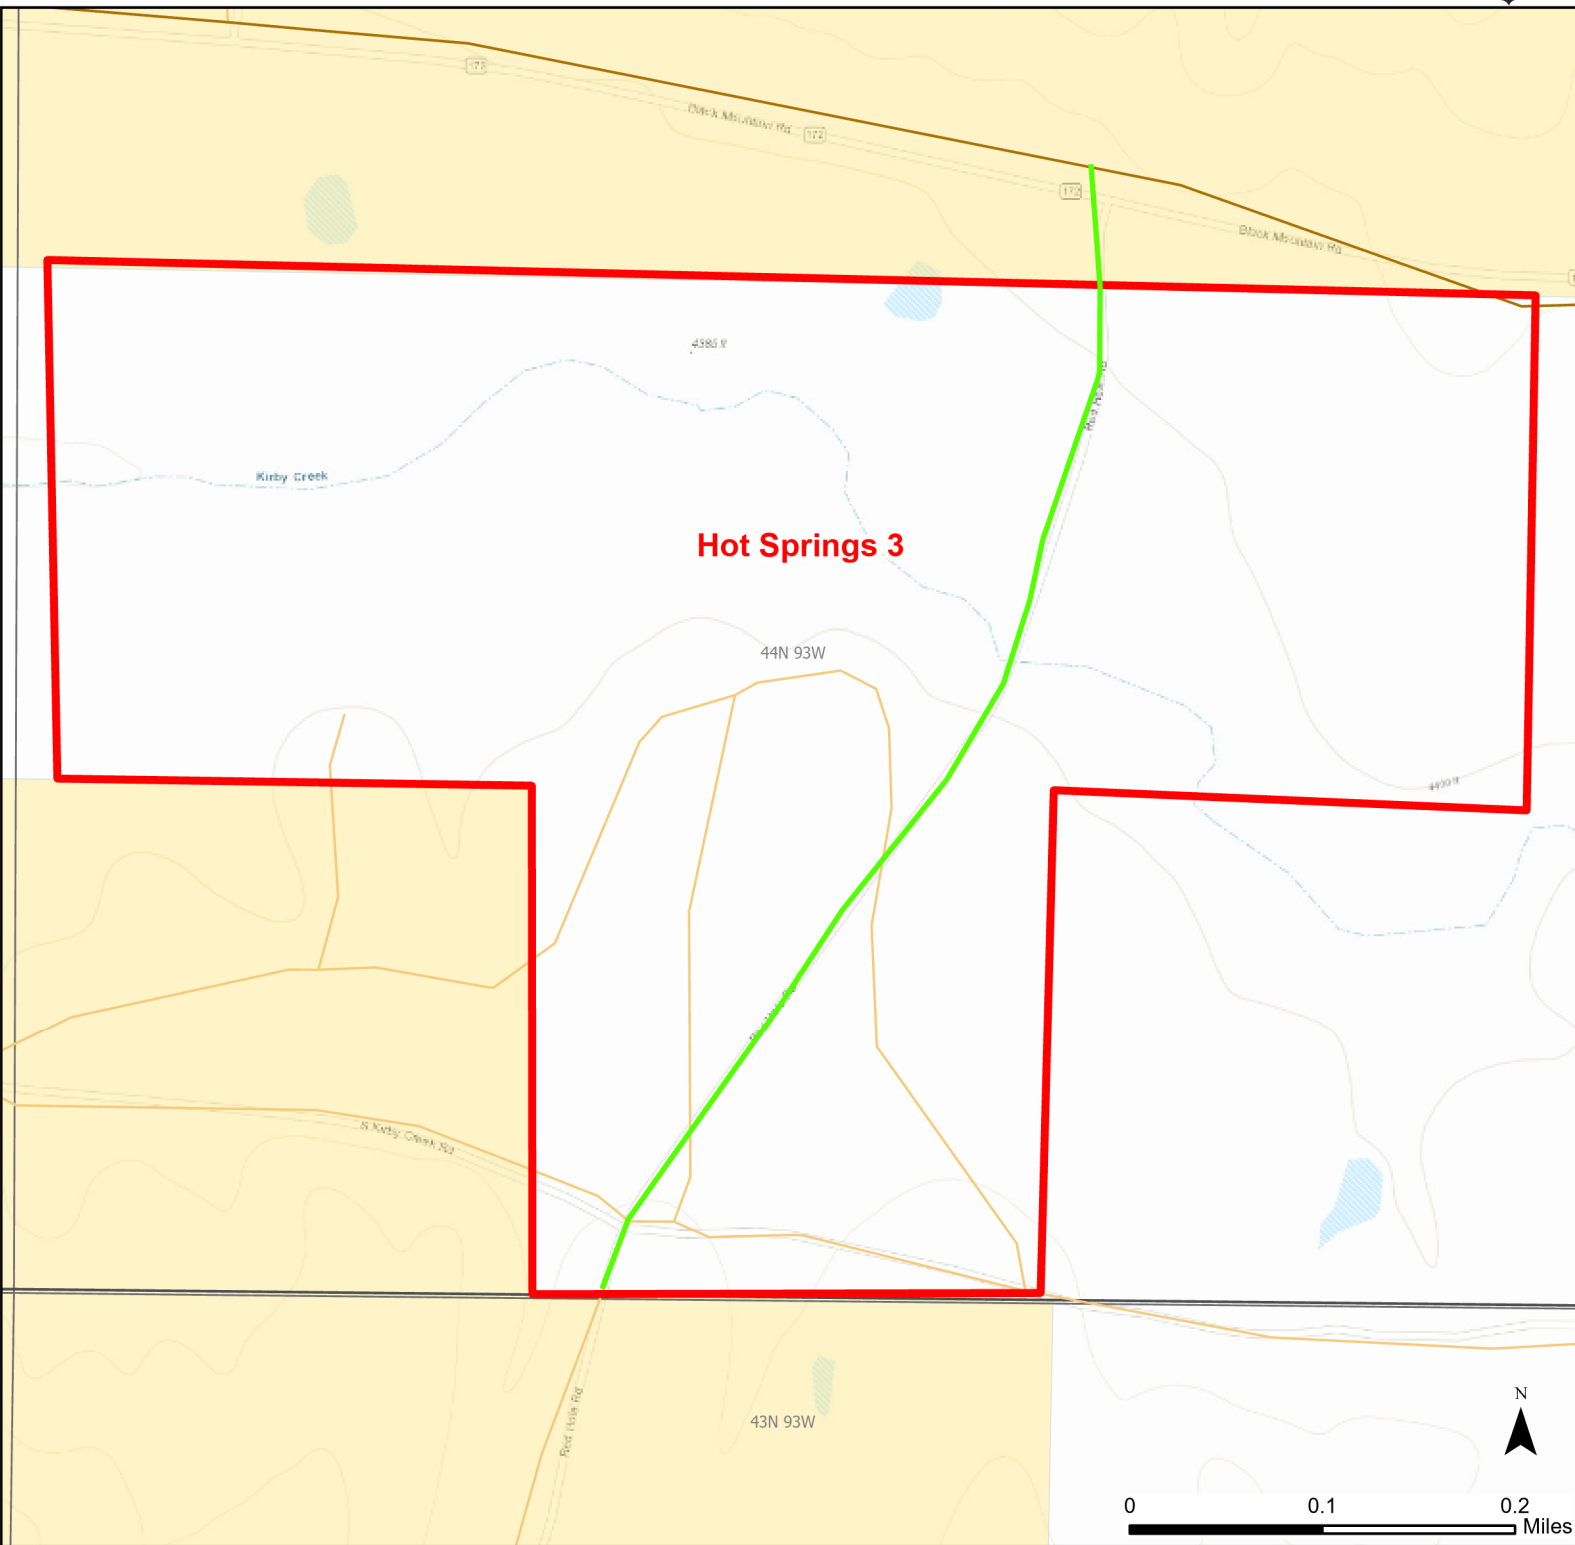

# Hot Springs 3 Walk-in Hunting Area

Access Dates:  
08/15 - 02/28  
2023 Hunt Season

Parking	Closed Road	Boundary	Limited Range Weapons and Archery	State
Coupon Box	Roads	County Boundaries	Other	DOD
Road Closed	Open Road	Archery Only	CLOSED	BLM
Special Conditions Apply				Wyoming Game & Fish Dept.
				Forest Service
				Private

Species allowed to hunt: Pheasant, Doves, Partridge, Rabbit, Antelope, Deer

Rules: Portable blinds may be used on a daily basis. Blinds must have owner's name and contact info affixed and may not be left in the field overnight. Motorized vehicle access limited to designated roads only. Designated roads are marked with a white arrow. Predator hunting allowed during daylight hours only.

This map is for visual use, assistance and general location only, does not represent a survey, and is not to be used for legal conveyance. Hunt Area boundaries are approximate, consult Game and Fish Hunting Regulations for descriptions and restrictions. Access to these private lands for any commercial activity must be gained by contacting the individual landowner(s) directly.