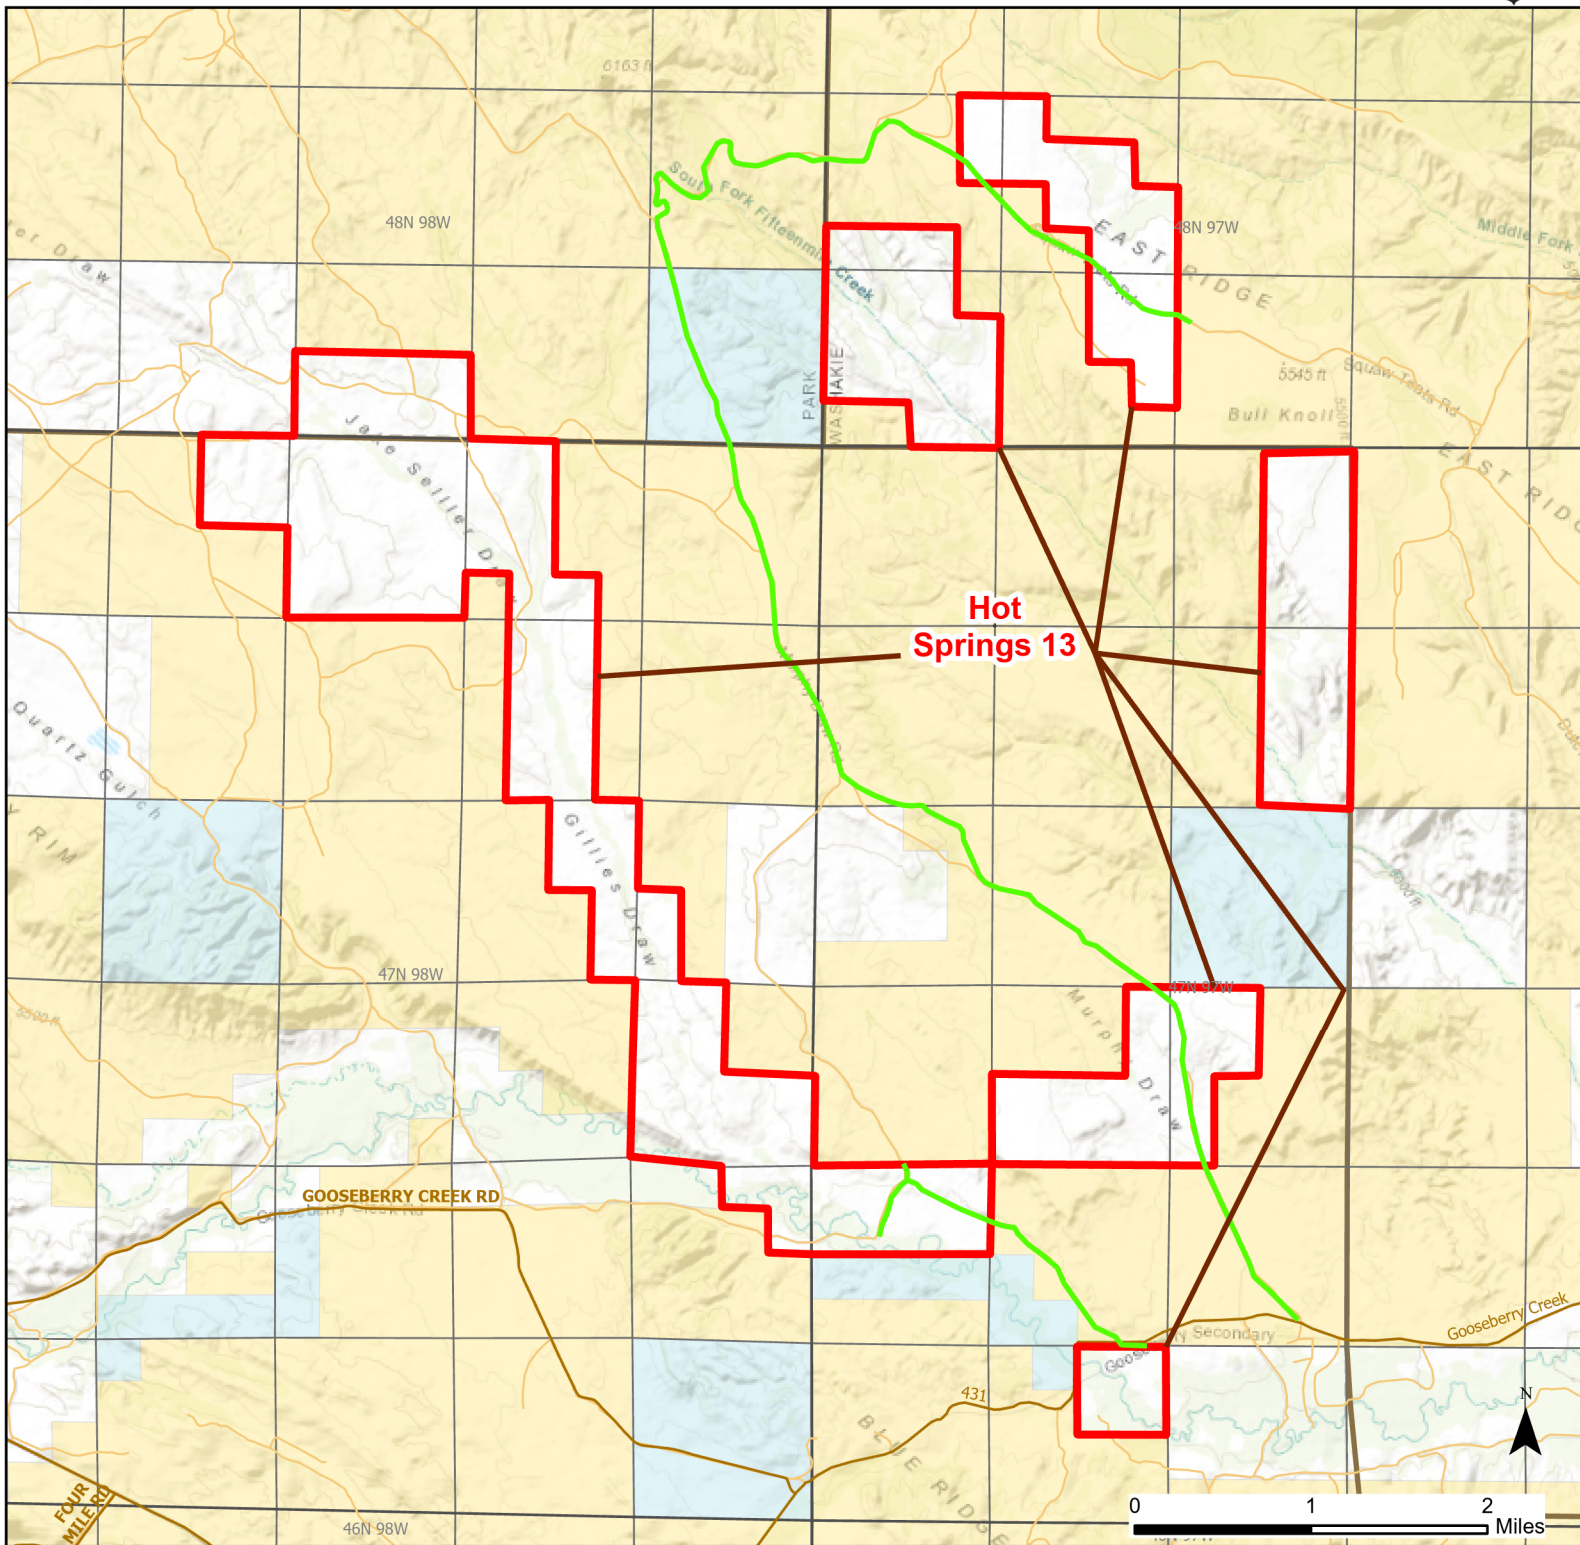

Hot Springs 13 Walk-in Hunting Area

Access Dates:
08/15 - 01/31
2023 Hunt Season

Parking	Closed Road	Boundary	Limited Range Weapons and Archery	State
Coupon Box	Roads	Archery Only	Other	DOD
Road Closed	County Boundaries		CLOSED	BLM
Open Road				Wyoming Game & Fish Dept.
Special Conditions Apply				Forest Service
				Private

Species allowed to hunt: Sage Grouse, Partridge, Doves, Rabbit, Antelope, Deer, Elk

Rules:

This map is for visual use, assistance and general location only, does not represent a survey, and is not to be used for legal conveyance. Hunt Area boundaries are approximate, consult Game and Fish Hunting Regulations for descriptions and restrictions. Access to these private lands for any commercial activity must be gained by contacting the individual landowner(s) directly.