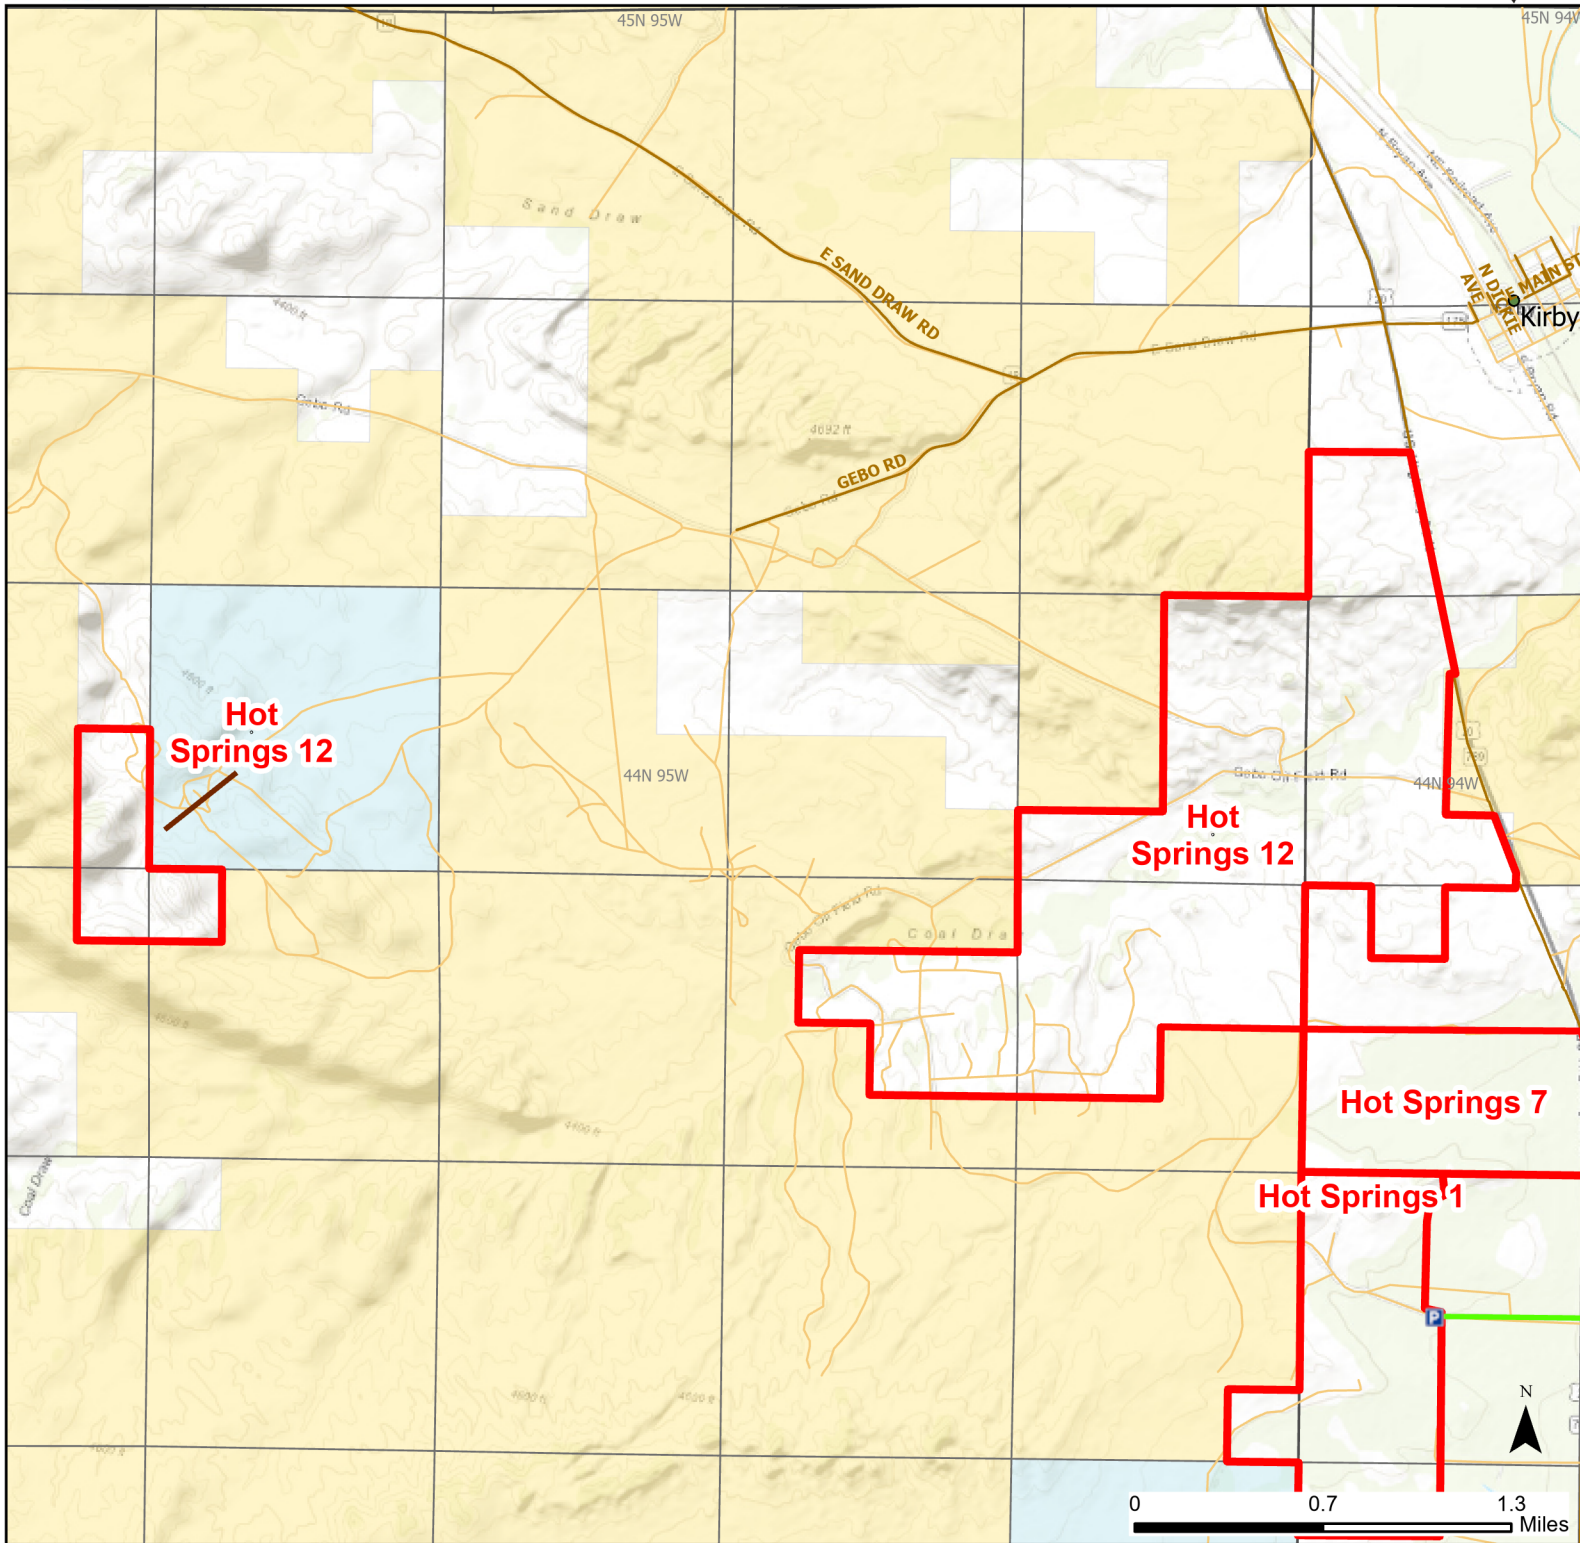

Hot Springs 12 Walk-in Hunting Area

Access Dates:
08/15 - 02/28
2023 Hunt Season

Parking	Closed Road	Boundary	Limited Range Weapons and Archery	State
Coupon Box	Roads	Archery Only	Other	DOD
Road Closed	County Boundaries	CLOSED		BLM
Open Road				Wyoming Game & Fish Dept.
Special Conditions Apply				Forest Service
				Private

Species allowed to hunt: Pheasant, Doves, Partridge, Rabbit, Antelope, Deer

Rules: Portable blinds may be used on a daily basis. Blinds must have owner's name and contact info affixed and may not be left in the field overnight. Motorized vehicle access allowed on established roads only. Predator hunting allowed during daylight hours only. Nongame hunting permitted.

This map is for visual use, assistance and general location only, does not represent a survey, and is not to be used for legal conveyance. Hunt Area boundaries are approximate, consult Game and Fish Hunting Regulations for descriptions and restrictions. Access to these private lands for any commercial activity must be gained by contacting the individual landowner(s) directly.