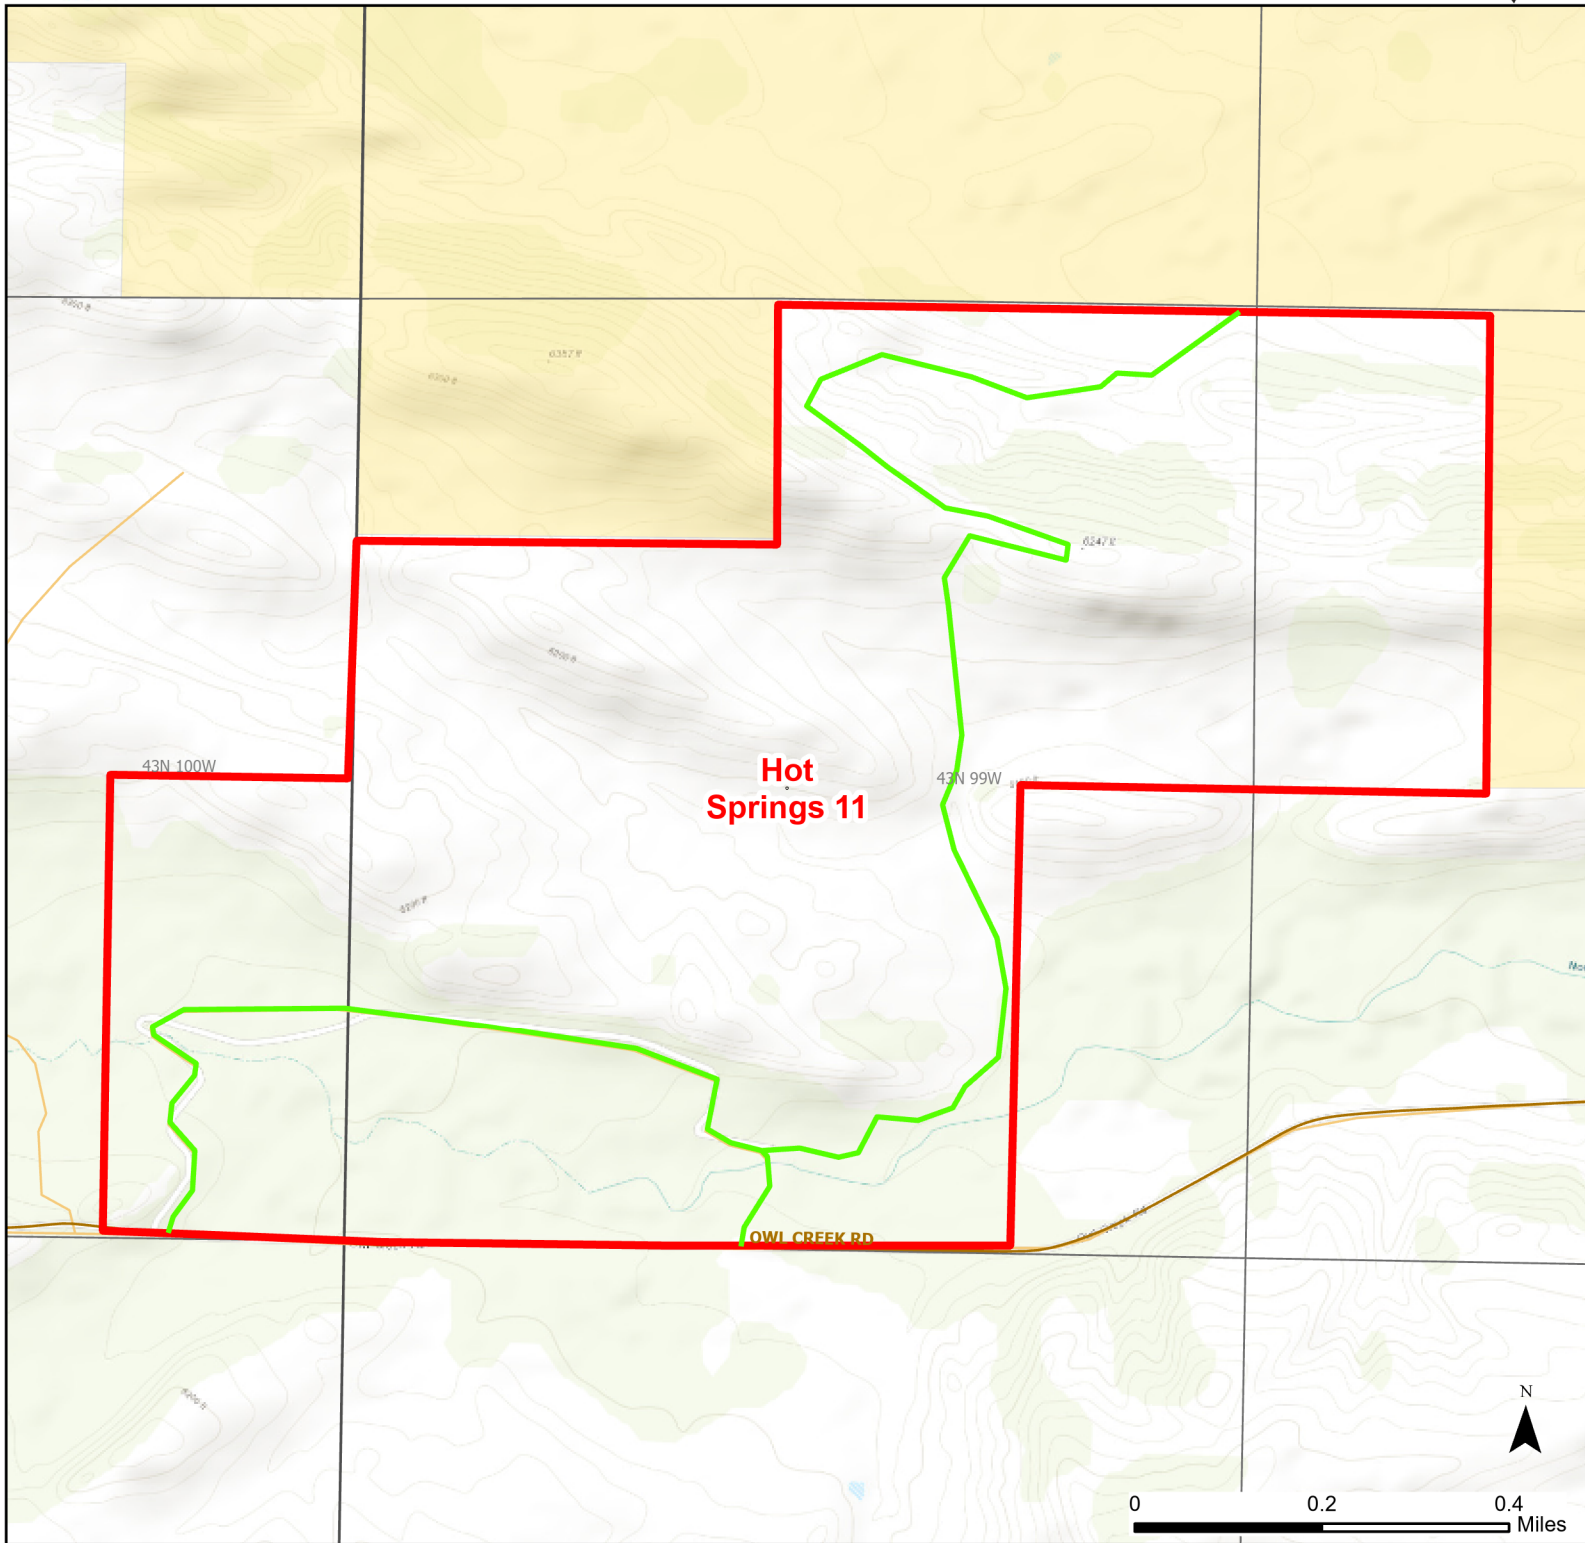

Hot Springs 11 Walk-in Hunting Area

Access Dates:
08/15 - 03/31
2023 Hunt Season

Parking	Closed Road	Boundary	Limited Range Weapons and Archery	State
Coupon Box	Roads	Archery Only	Other	DOD
Road Closed	County Boundaries		CLOSED	BLM
Open Road				Wyoming Game & Fish Dept.
Special Conditions Apply				Forest Service
				Private

Species allowed to hunt: Antelope, Deer

Rules: Portable blinds may be used on a daily basis. Blinds must have owner's name and contact info affixed and may not be left in the field overnight. Motorized vehicle access limited to designated roads only. Designated roads are marked with a white arrow. Predator hunting allowed during daylight hours only. Mountain lion hunting allowed.

This map is for visual use, assistance and general location only, does not represent a survey, and is not to be used for legal conveyance. Hunt Area boundaries are approximate, consult Game and Fish Hunting Regulations for descriptions and restrictions. Access to these private lands for any commercial activity must be gained by contacting the individual landowner(s) directly.