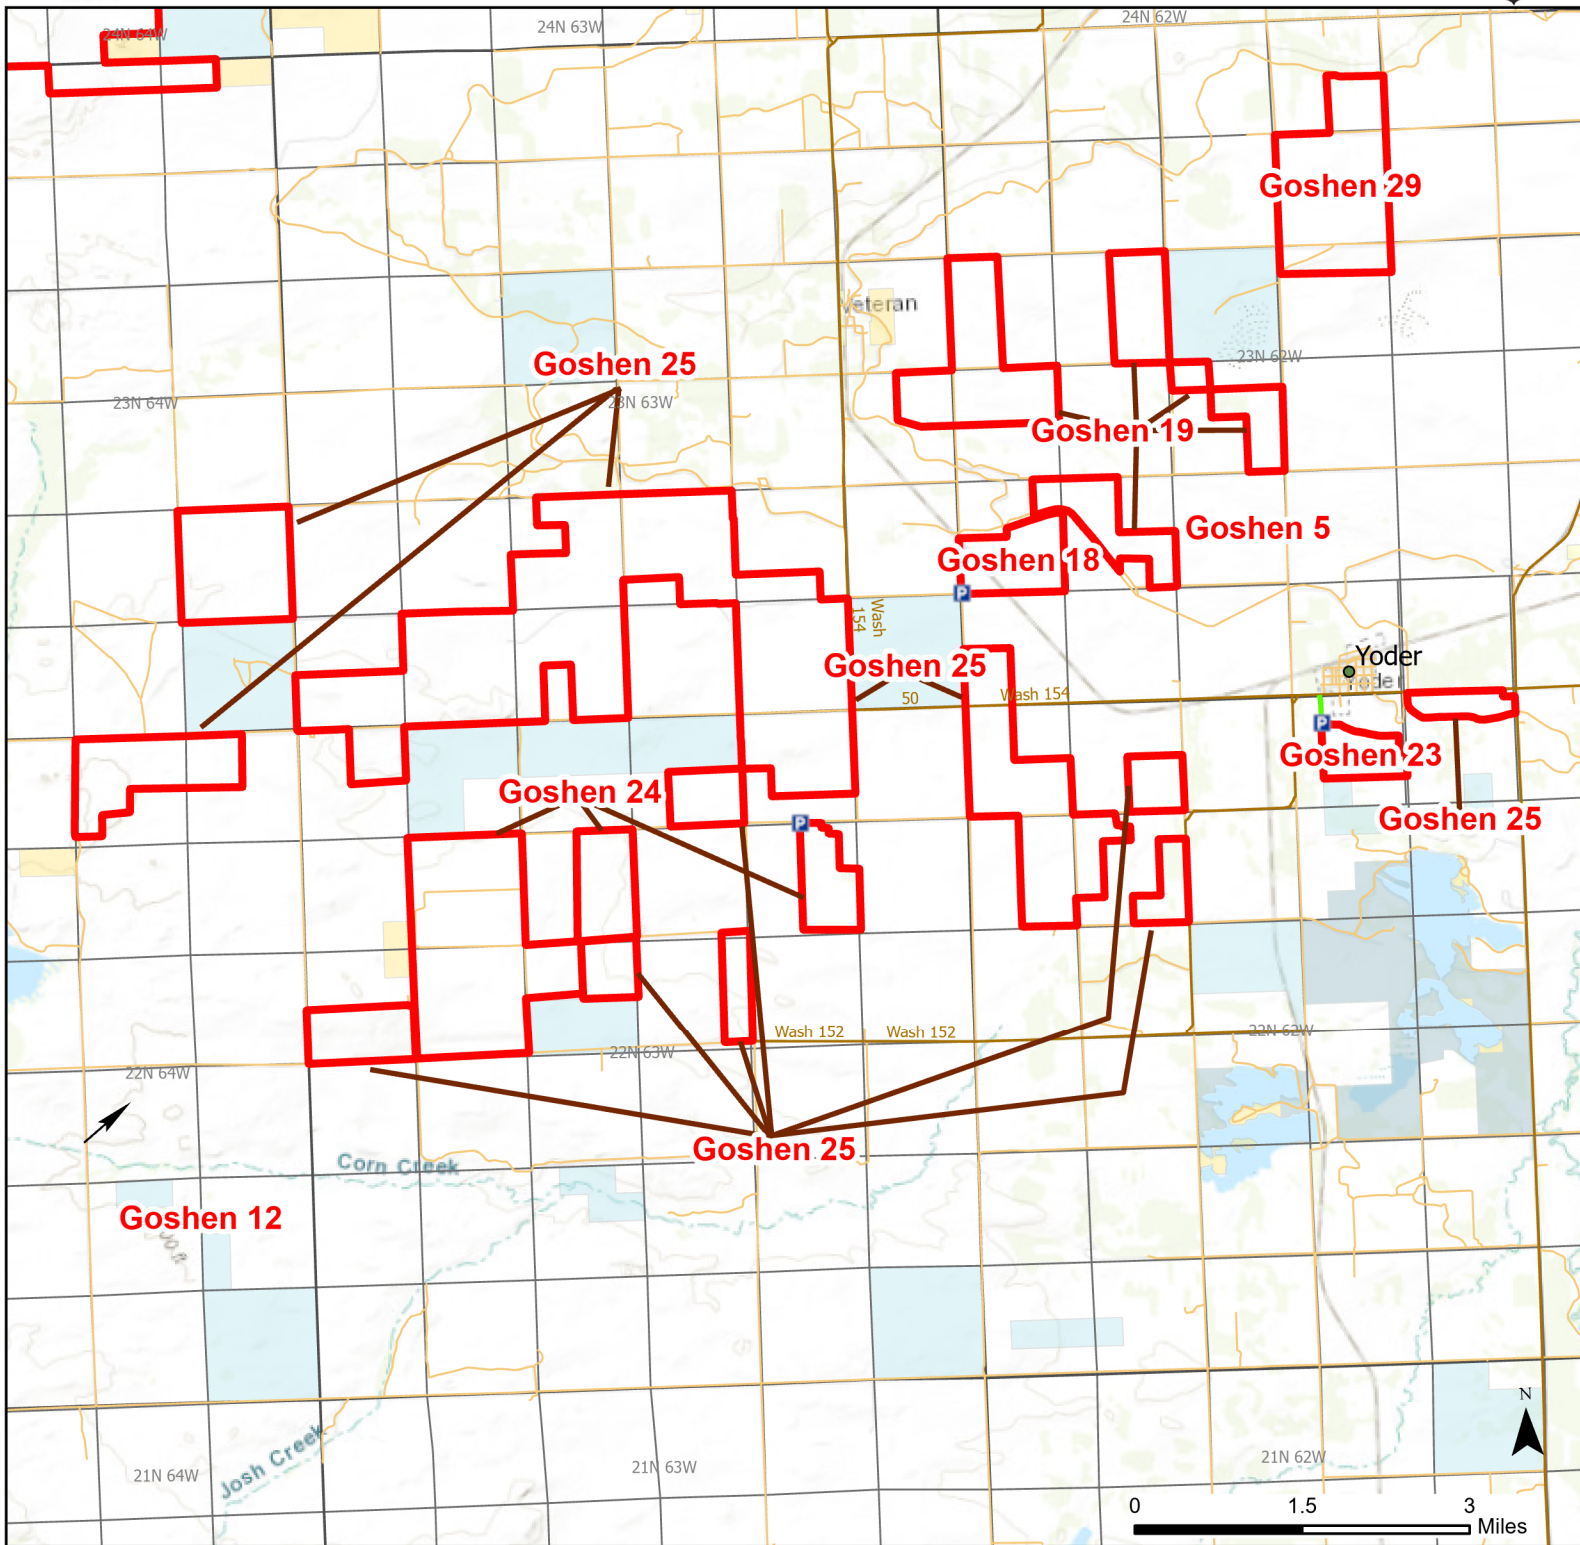

Goshen 25 Walk-in Hunting Area

Access Dates:
09/01 - 02/18
2023 Hunt Season

Parking	Closed Road	Boundary	Limited Range Weapons and Archery	State
Coupon Box	Roads	Archery Only	Other	DOD
Road Closed	County Boundaries	CLOSED		BLM
Open Road				Wyoming Game & Fish Dept.
Special Conditions Apply				Forest Service
				Private

Species allowed to hunt: Waterfowl, Pheasant, Shar tail Grouse, Doves, Partridge, Rabbit, Antelope, Deer

Rules: Portable blinds may be used on a daily basis. Blinds must have owner's name and contact info affixed and may not be left in the field overnight.

This map is for visual use, assistance and general location only, does not represent a survey, and is not to be used for legal conveyance. Hunt Area boundaries are approximate, consult Game and Fish Hunting Regulations for descriptions and restrictions. Access to these private lands for any commercial activity must be gained by contacting the individual landowner(s) directly.