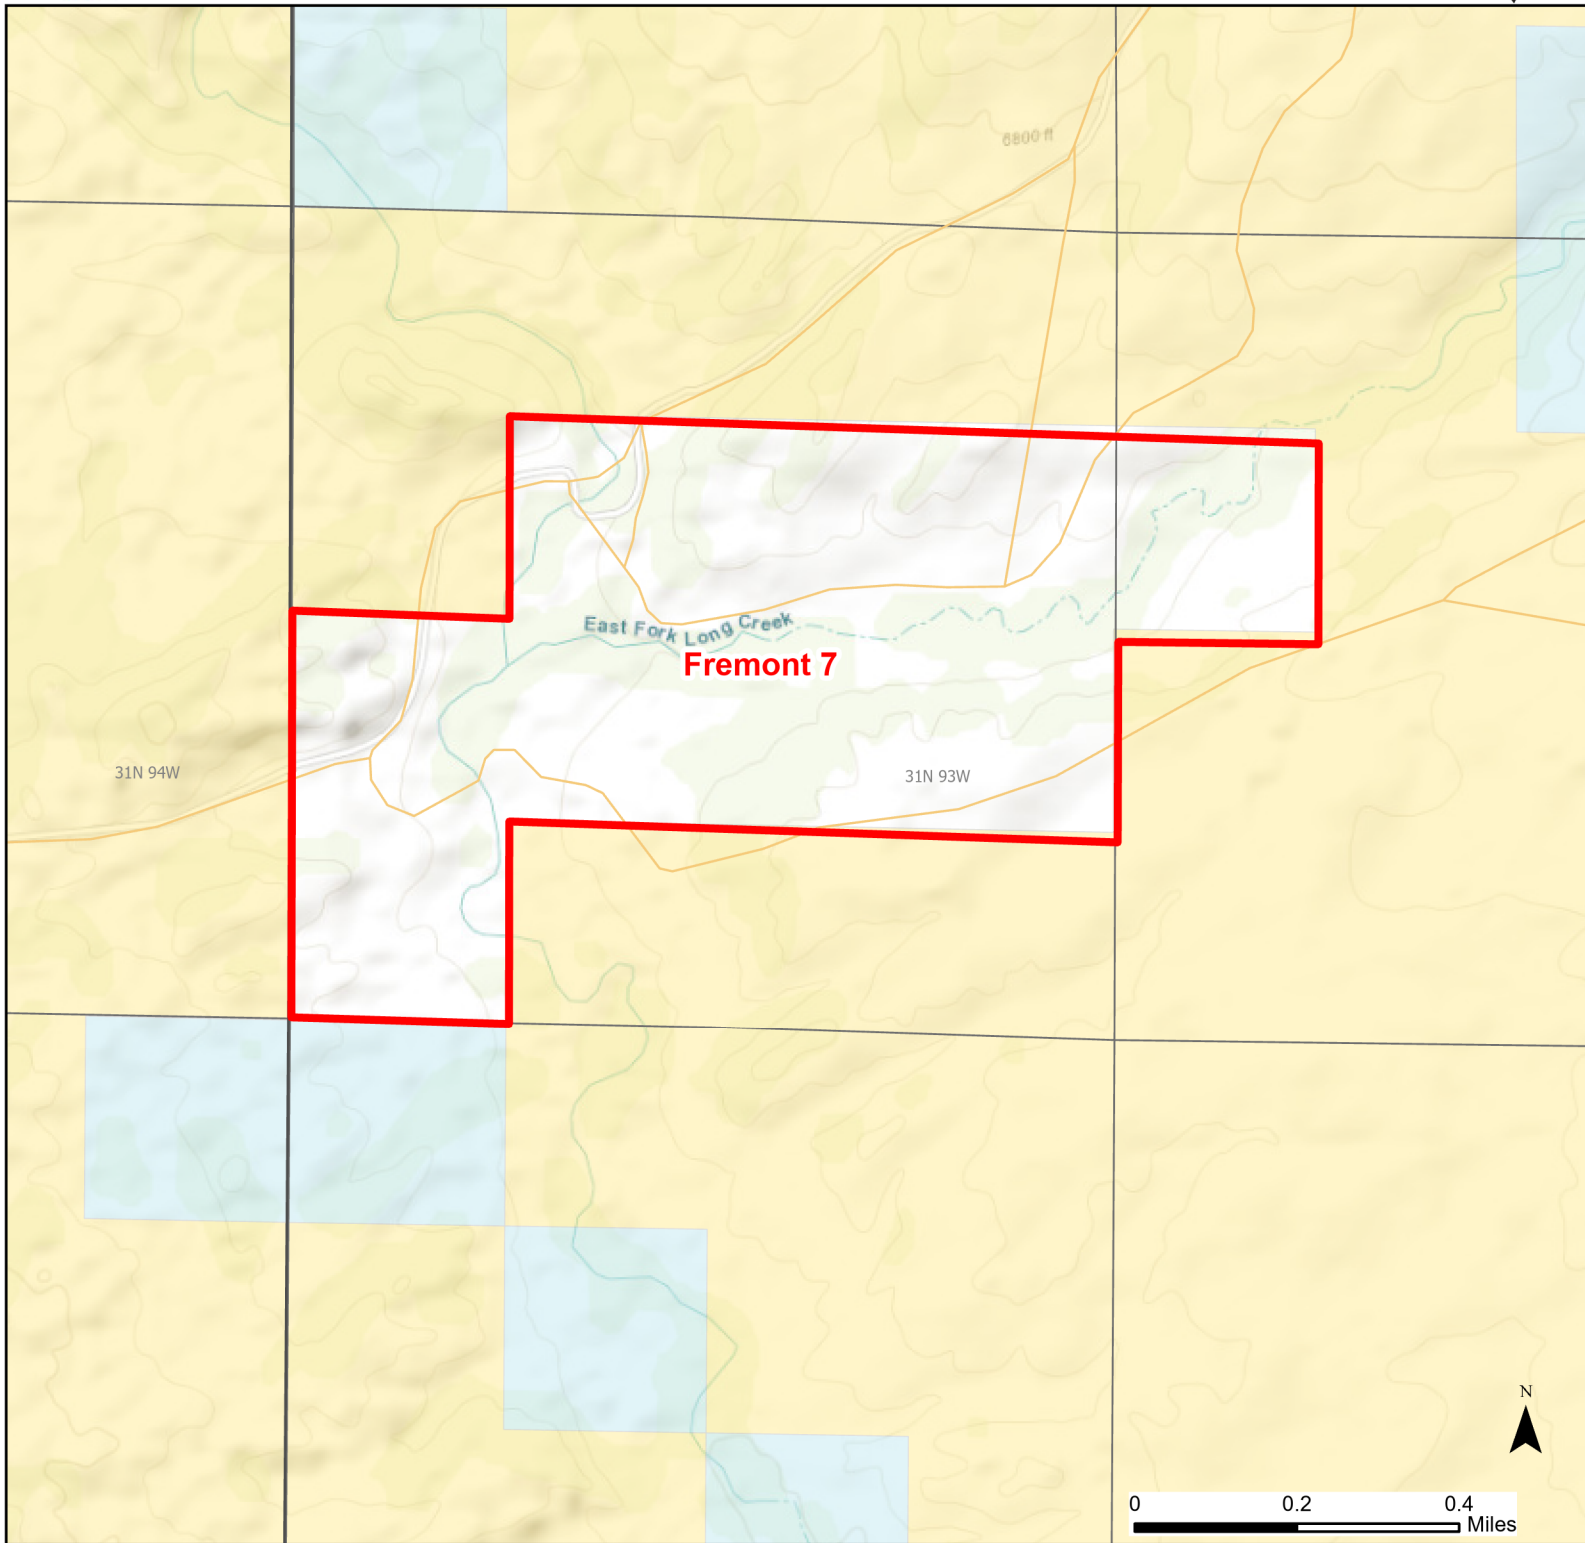

Fremont 7 Walk-in Hunting Area

Access Dates:
08/15 - 02/28
2023 Hunt Season

Parking	Closed Road	Boundary	Limited Range Weapons and Archery	State
Coupon Box	Roads	Archery Only	Other	DOD
Road Closed	County Boundaries		CLOSED	BLM
Open Road				Wyoming Game & Fish Dept.
Special Conditions Apply				Forest Service
				Private

Species allowed to hunt: Rabbit, Antelope, Deer, Elk

Rules: Motorized vehicle access allowed on established roads only. Predator hunting allowed during daylight hours only. Mountain lion hunting allowed.

This map is for visual use, assistance and general location only, does not represent a survey, and is not to be used for legal conveyance. Hunt Area boundaries are approximate, consult Game and Fish Hunting Regulations for descriptions and restrictions. Access to these private lands for any commercial activity must be gained by contacting the individual landowner(s) directly.