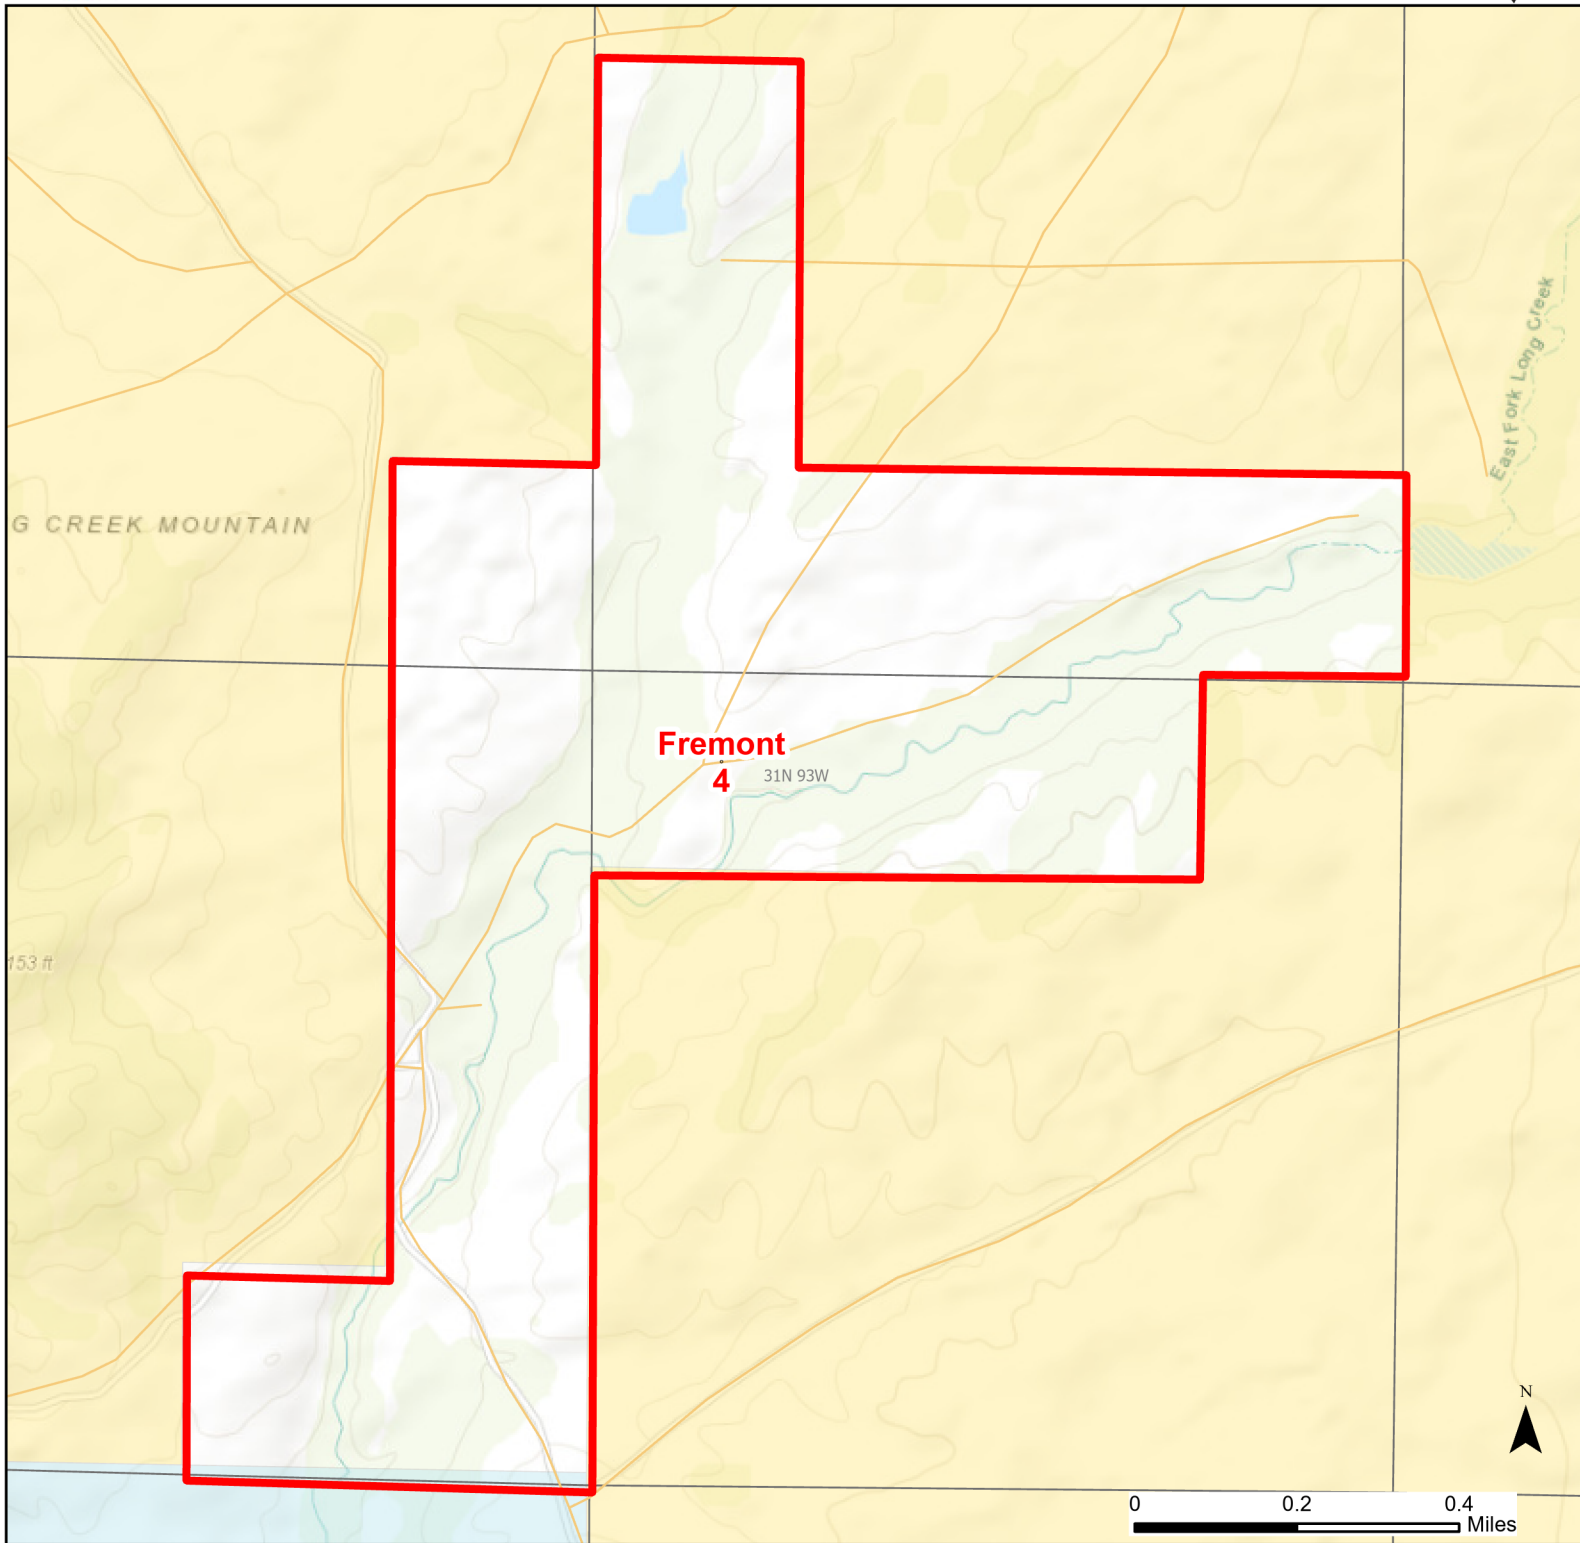

# Fremont 4 Walk-in Hunting Area

Access Dates:  
08/15 - 02/28  
2023 Hunt Season

Parking	Closed Road	Boundary	Limited Range Weapons and Archery	State
Coupon Box	Roads	Archery Only	Other	DOD
Road Closed	County Boundaries		CLOSED	BLM
Open Road				Wyoming Game & Fish Dept.
Special Conditions Apply				Forest Service
				Private

Species allowed to hunt: Rabbit, Antelope, Deer, Elk

Rules: Motorized vehicle access allowed on established roads only. Predator hunting allowed during daylight hours only. Mountain lion hunting allowed.

This map is for visual use, assistance and general location only, does not represent a survey, and is not to be used for legal conveyance. Hunt Area boundaries are approximate, consult Game and Fish Hunting Regulations for descriptions and restrictions. Access to these private lands for any commercial activity must be gained by contacting the individual landowner(s) directly.