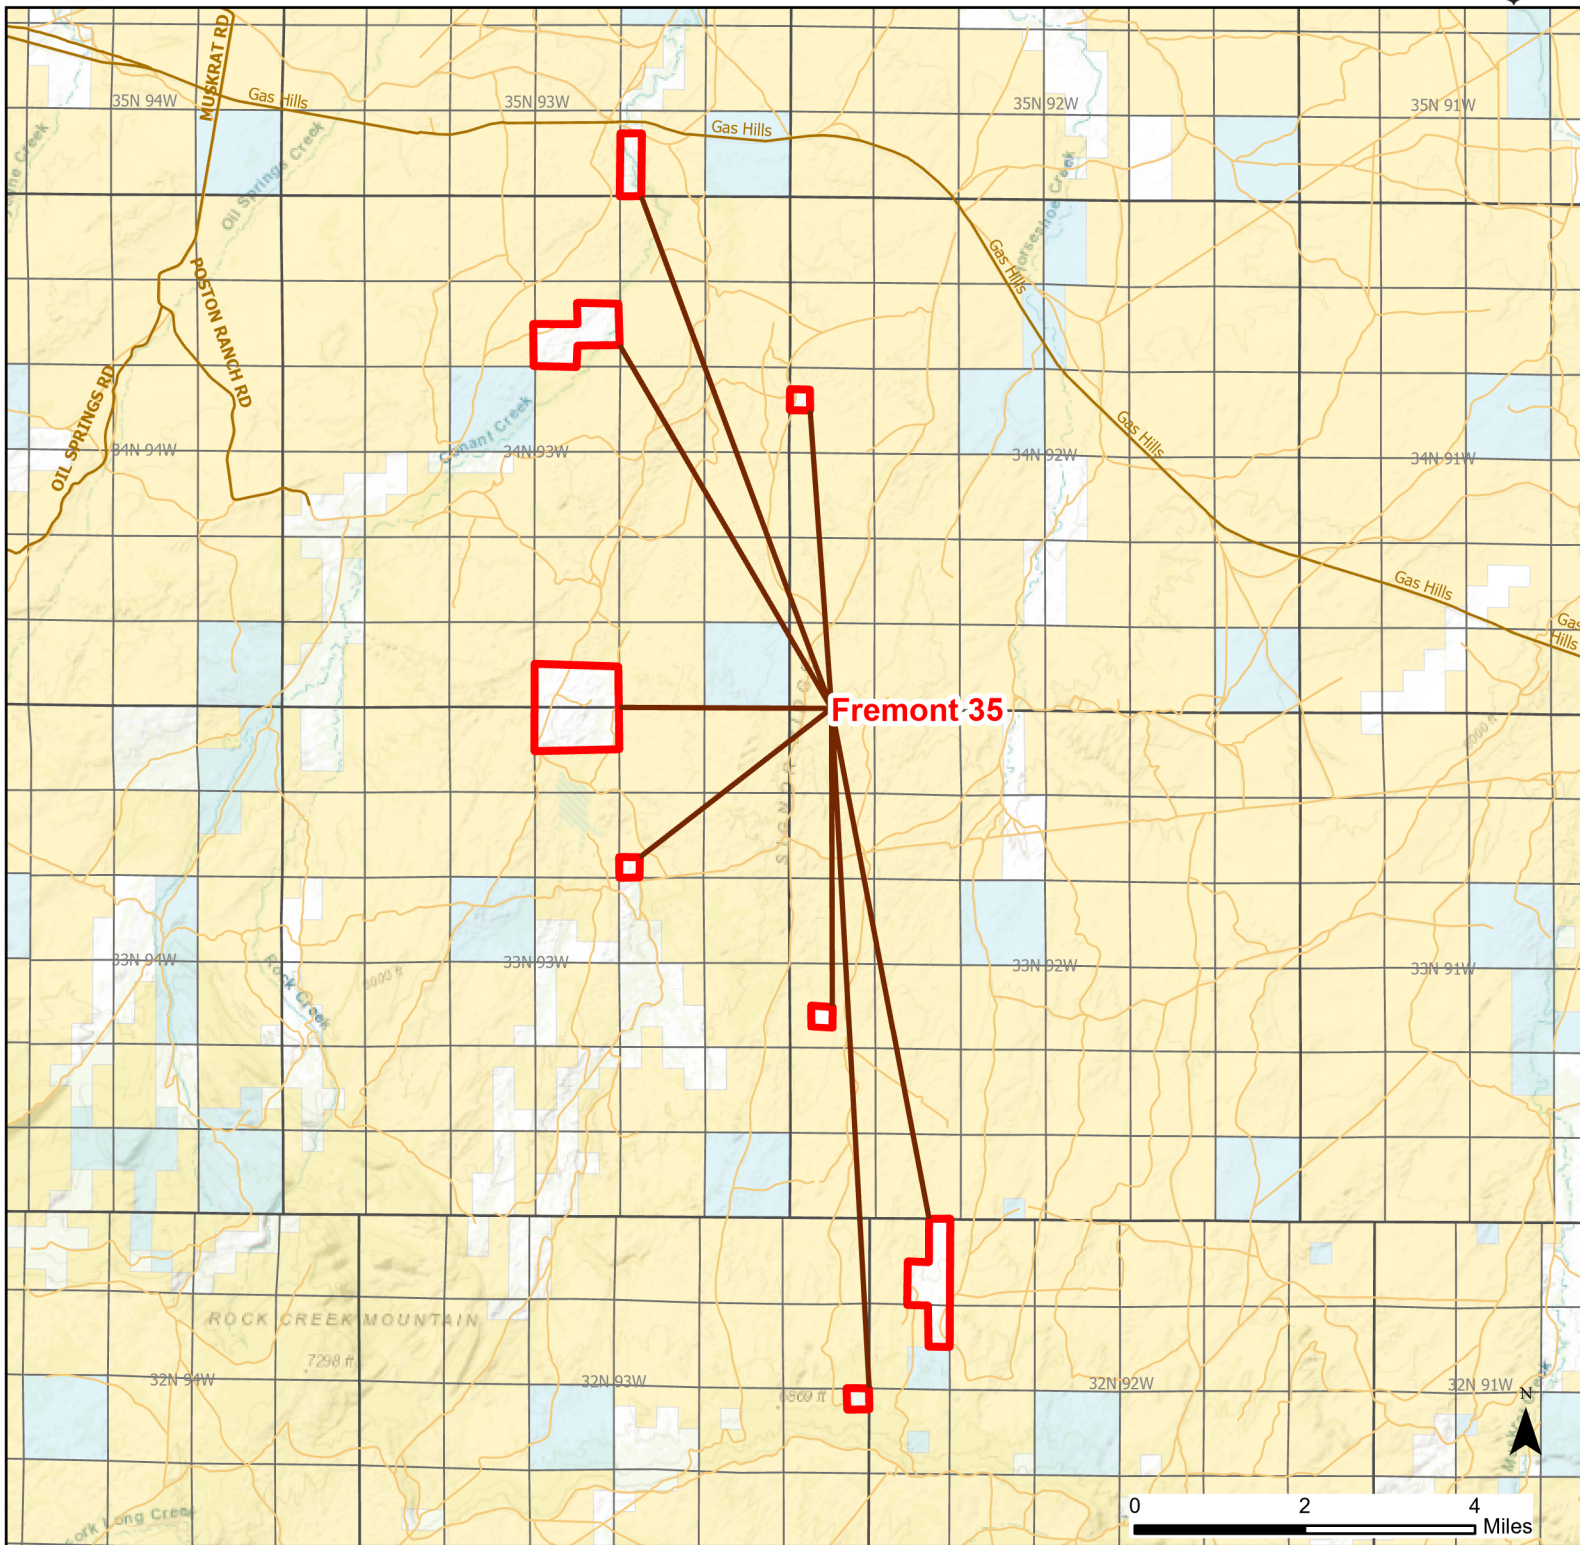

Fremont 35 Walk-in Hunting Area

Access Dates:
8/15 - 3/31
2023 Hunt Season

Parking	Closed Road	Boundary	Limited Range Weapons and Archery	State
Coupon Box	Roads	Archery Only	Other	DOD
Road Closed	County Boundaries		CLOSED	BLM
Open Road				Wyoming Game & Fish Dept.
Special Conditions Apply				Forest Service
				Private

Species allowed to hunt: Antelope, White-tailed Deer, Elk, Rabbit, Predators

Rules: Motorized vehicle access allowed on established roads only. Predator hunting allowed during daylight hours only. White-tailed deer hunting only. No mule deer hunting.

This map is for visual use, assistance and general location only, does not represent a survey, and is not to be used for legal conveyance. Hunt Area boundaries are approximate, consult Game and Fish Hunting Regulations for descriptions and restrictions. Access to these private lands for any commercial activity must be gained by contacting the individual landowner(s) directly.