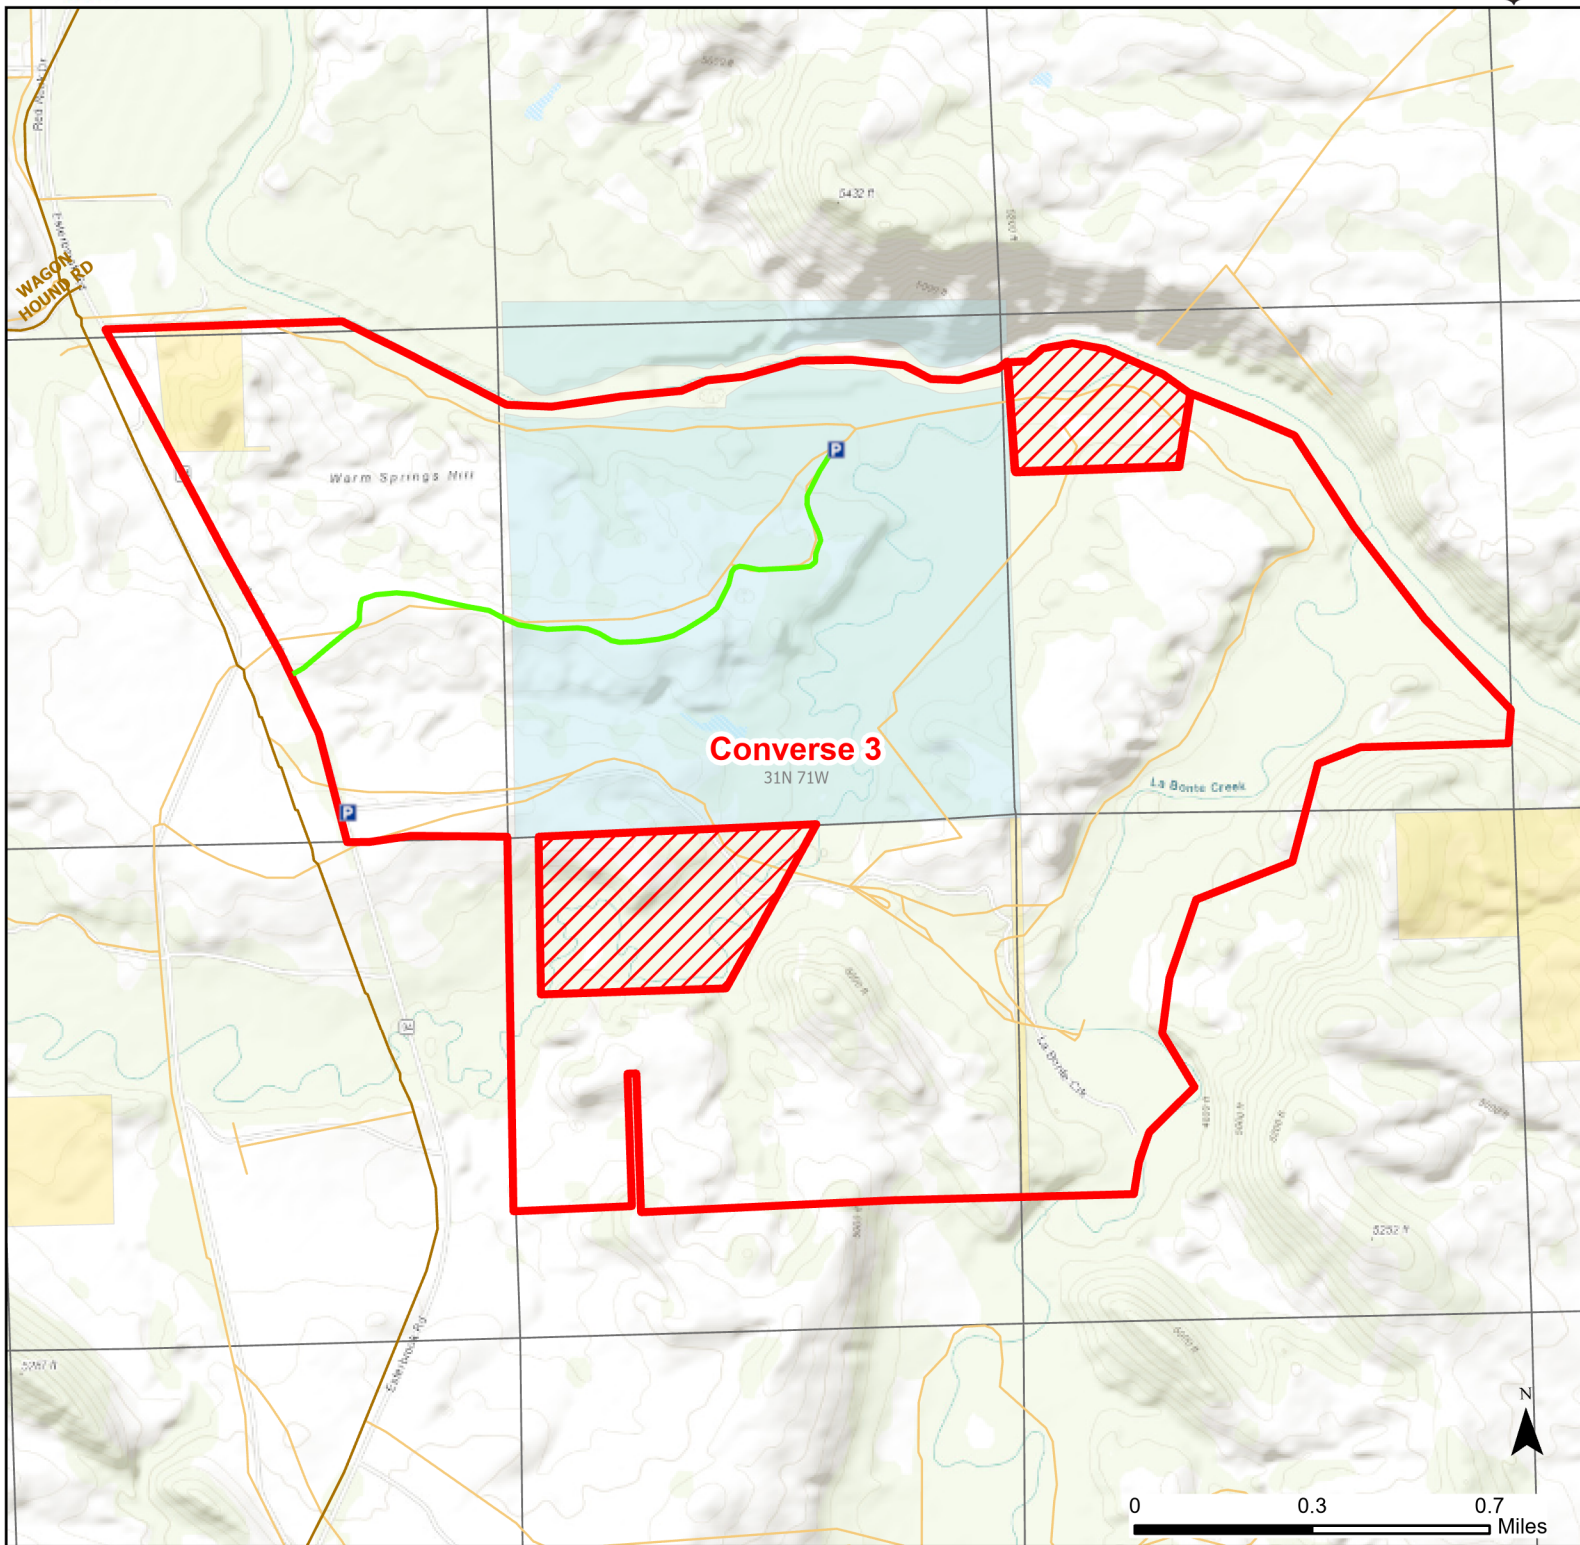

# Converse 3 Walk-in Hunting Area

Access Dates:  
11/01 - 12/31  
2023 Hunt Season

Parking	Closed Road	Boundary	Limited Range Weapons and Archery	State
Coupon Box	Roads	Archery Only	Other	DOD
Road Closed	County Boundaries	CLOSED		BLM
Open Road				Wyoming Game & Fish Dept.
Special Conditions Apply				Forest Service
				Private

Species allowed to hunt: Turkey, Deer

Rules: All vehicles must park in designated parking areas only. White-tailed deer hunting only. No mule deer hunting. State lands are enrolled in this Walk-in Area. All access restrictions apply.

This map is for visual use, assistance and general location only, does not represent a survey, and is not to be used for legal conveyance. Hunt Area boundaries are approximate, consult Game and Fish Hunting Regulations for descriptions and restrictions. Access to these private lands for any commercial activity must be gained by contacting the individual landowner(s) directly.