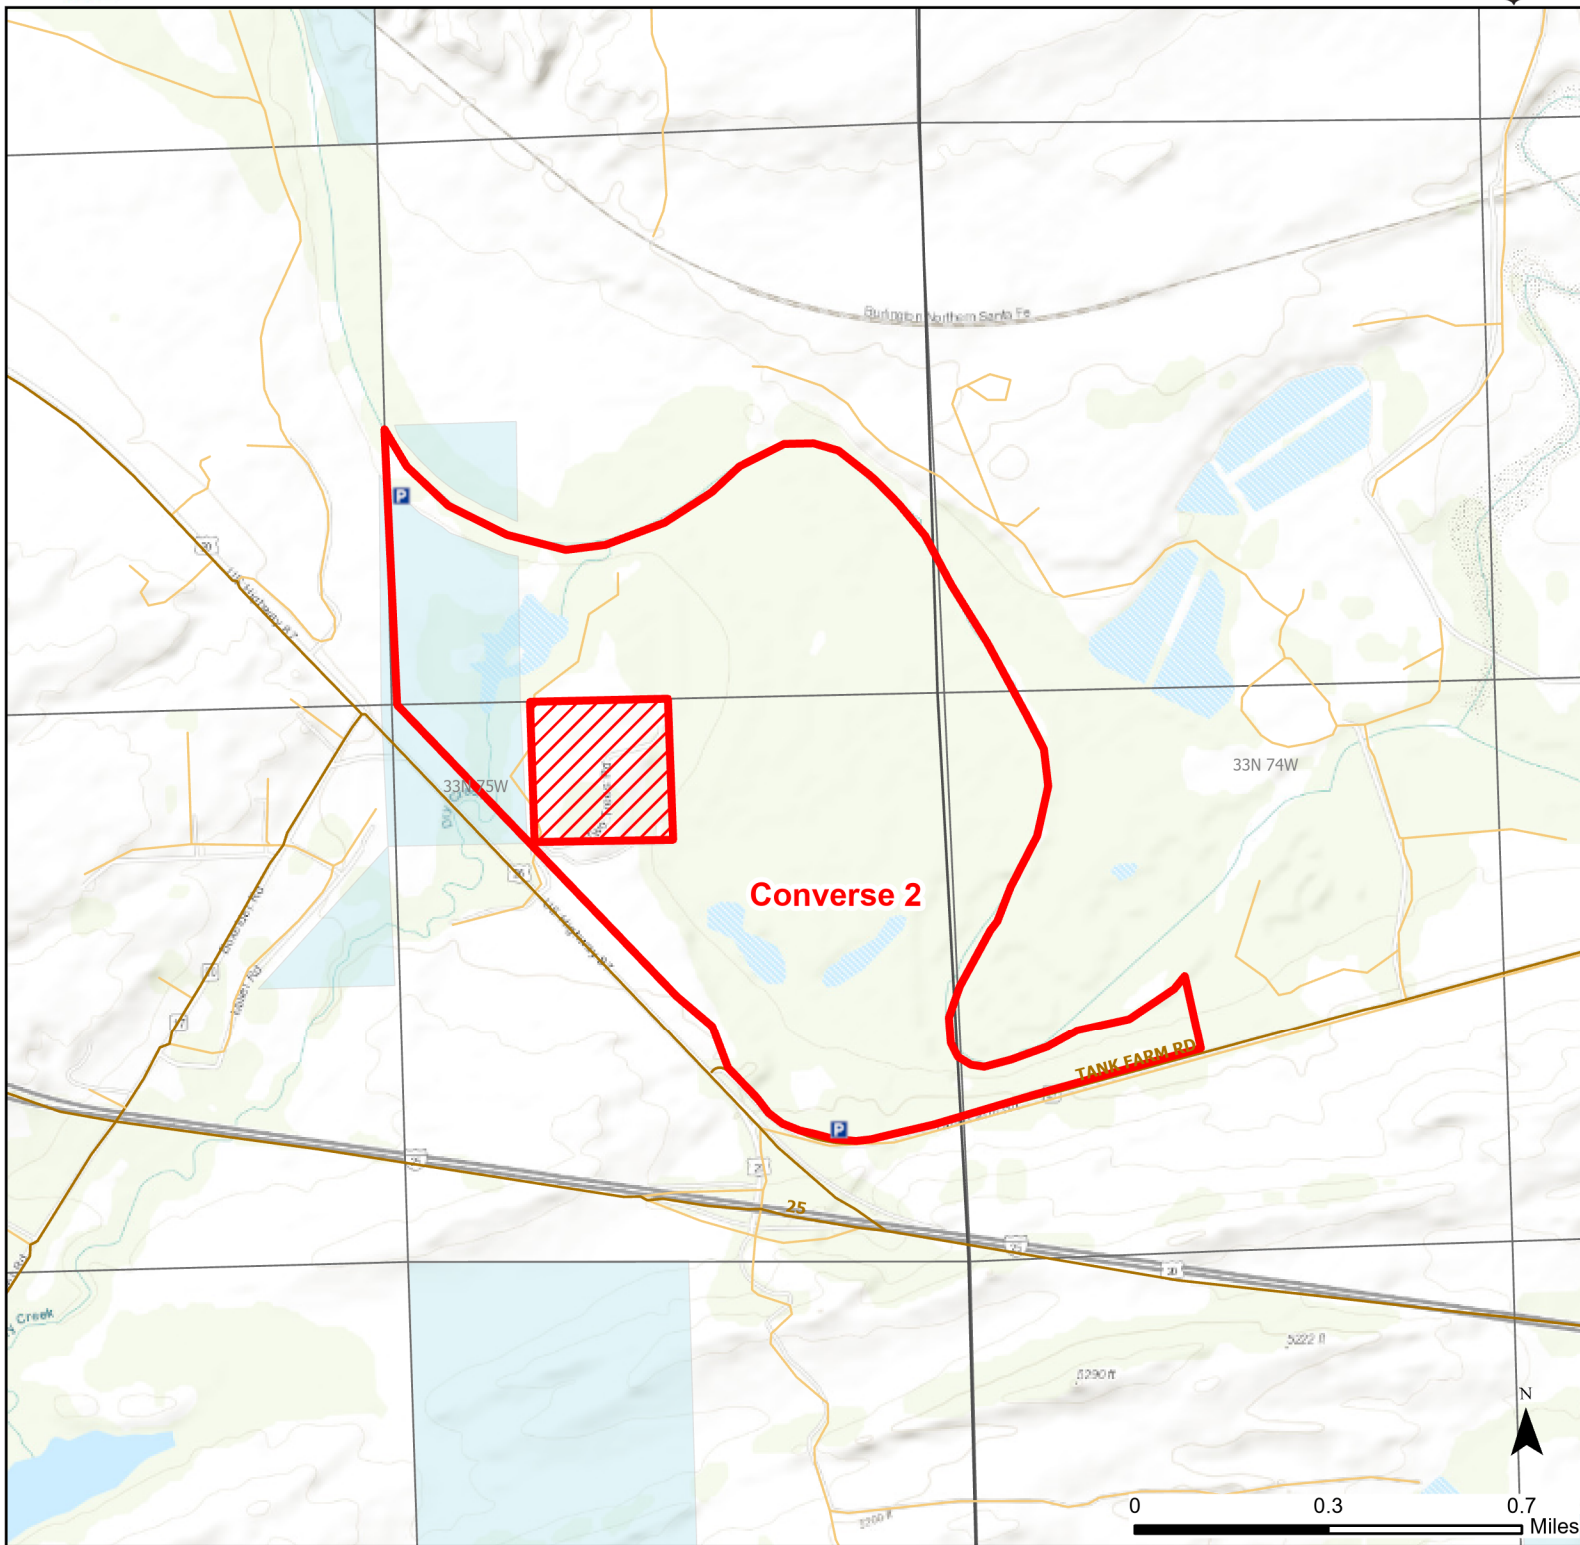

Converse 2 Walk-in Hunting Area

Access Dates:
08/15 - 03/31
2023 Hunt Season

Parking	Closed Road	Boundary	Limited Range Weapons and Archery	State
Coupon Box	Roads	Archery Only	Other	DOD
Road Closed	County Boundaries			BLM
Open Road				Wyoming Game & Fish Dept.
Special Conditions Apply				Forest Service
				Private
				CLOSED

Species allowed to hunt: Waterfowl, Pheasants, Turkey, Doves, Partridge, Rabbits, Antelope, Deer

Rules: All vehicles must park in designated parking areas only. Rifle and pistol use prohibited. Dogs must be under owner's control. Foot traffic only. Access is not permitted on the north side of the North Platte River.

This map is for visual use, assistance and general location only, does not represent a survey, and is not to be used for legal conveyance. Hunt Area boundaries are approximate, consult Game and Fish Hunting Regulations for descriptions and restrictions. Access to these private lands for any commercial activity must be gained by contacting the individual landowner(s) directly.