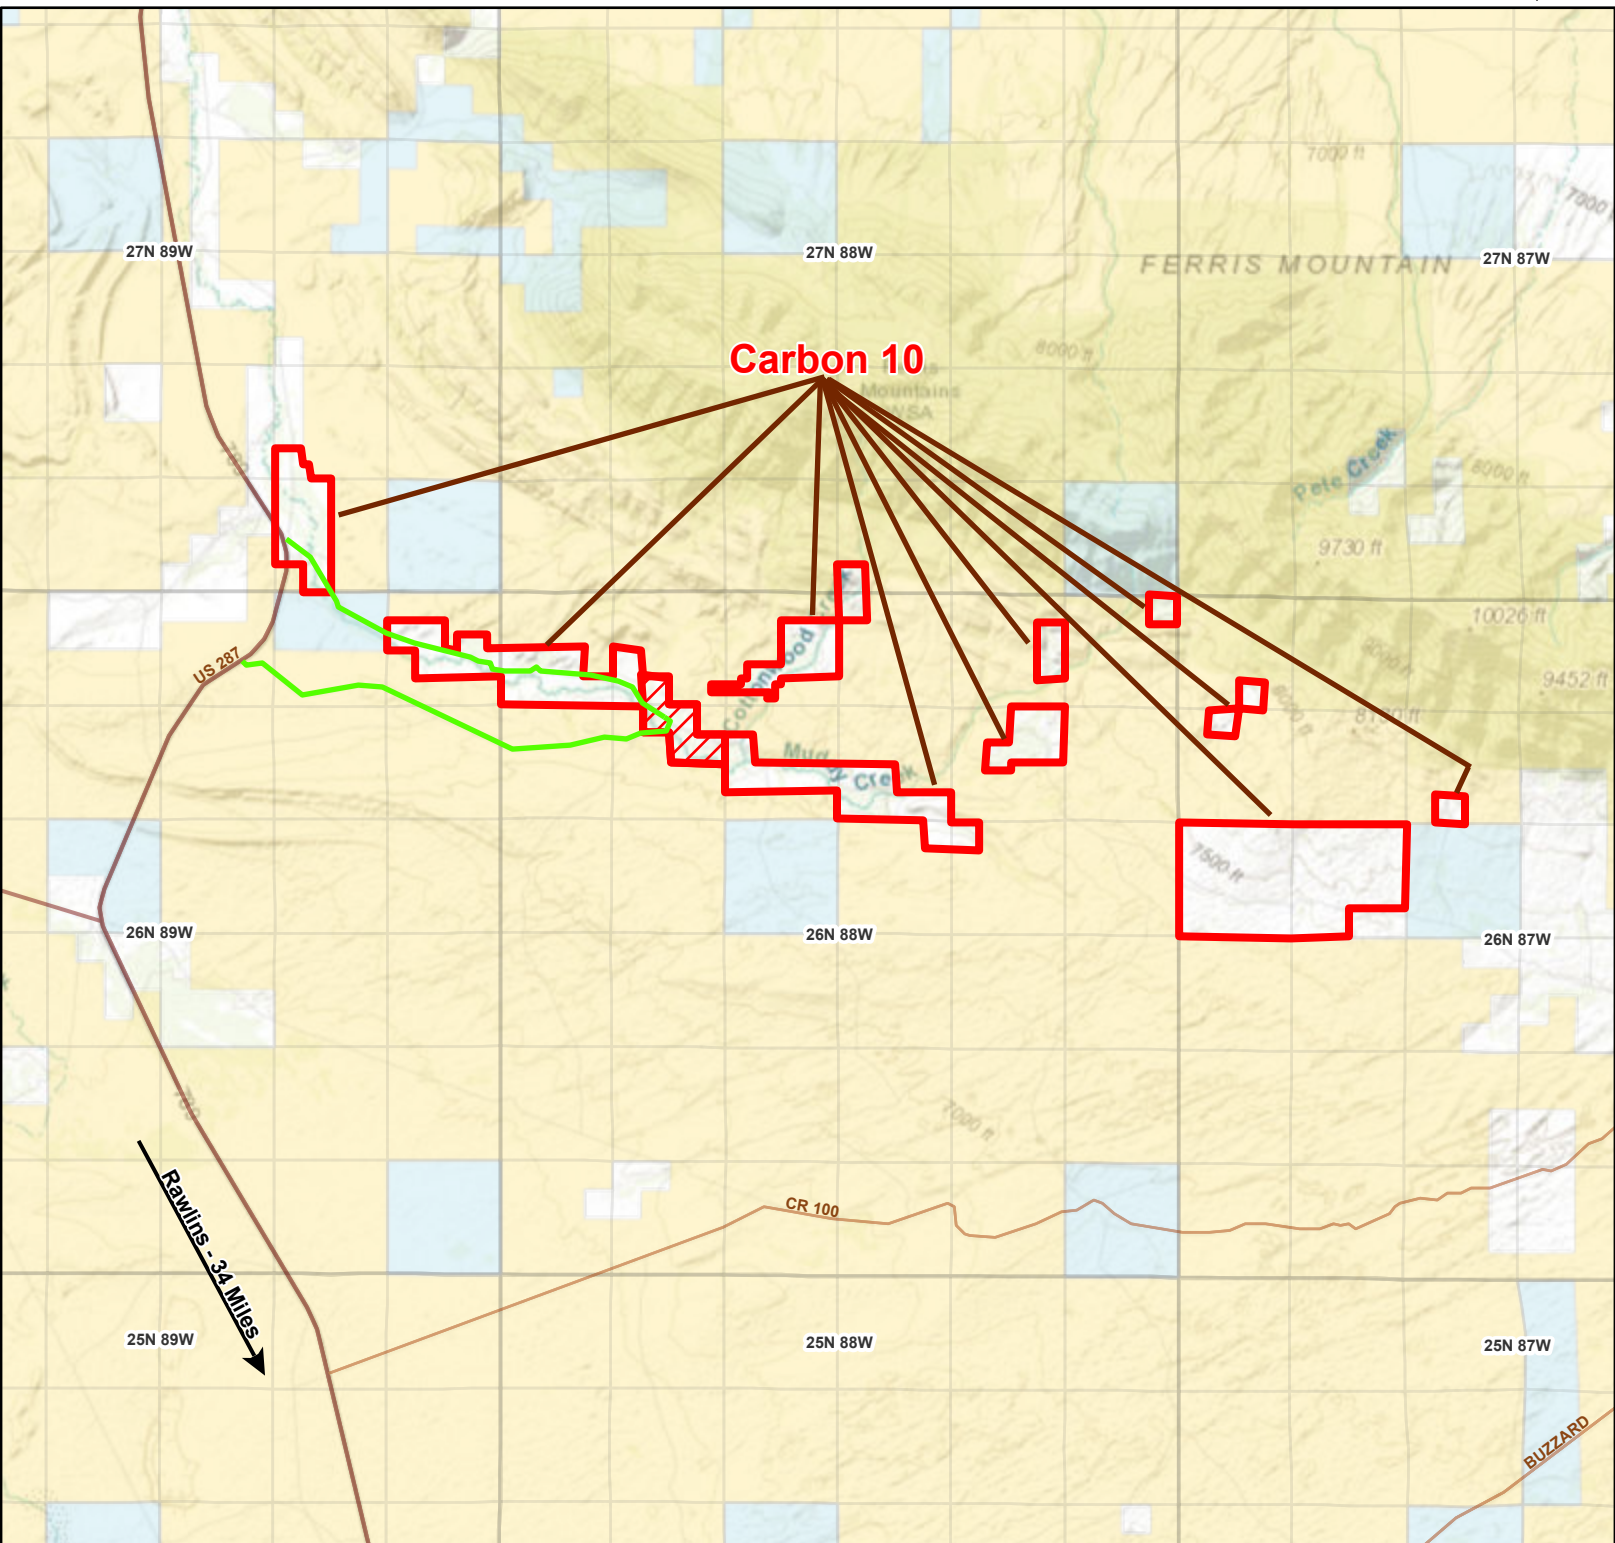

# Carbon 10 Walk-in Hunting Area

Access Dates:  
9/10 - 11/30

2024 Hunt Season

Parking	Open Road	Boundary	Limited Range Weapons and Archery	State	Wyoming Game & Fish Dept.
Road Closed	Special Conditions Apply	Archery Only	Other	BLM	Forest Service
Coupon Box	Closed Road	CLOSED		DOD	Private
Gate	Ownership				

Species allowed to hunt: Antelope, Deer, Elk

Rules: No shotguns allowed on or while crossing private property Motorized vehicle access allowed on established roads only. Please deposit landowner coupons in containers provided on this Walk-in Area. No vehicles allowed on irrigated acreage. No predator hunting

This map is for visual use, assistance and general location only, does not represent a survey, and is not to be used for legal conveyance. Area boundaries are approximate and can change. Signs will mark the actual access boundaries.