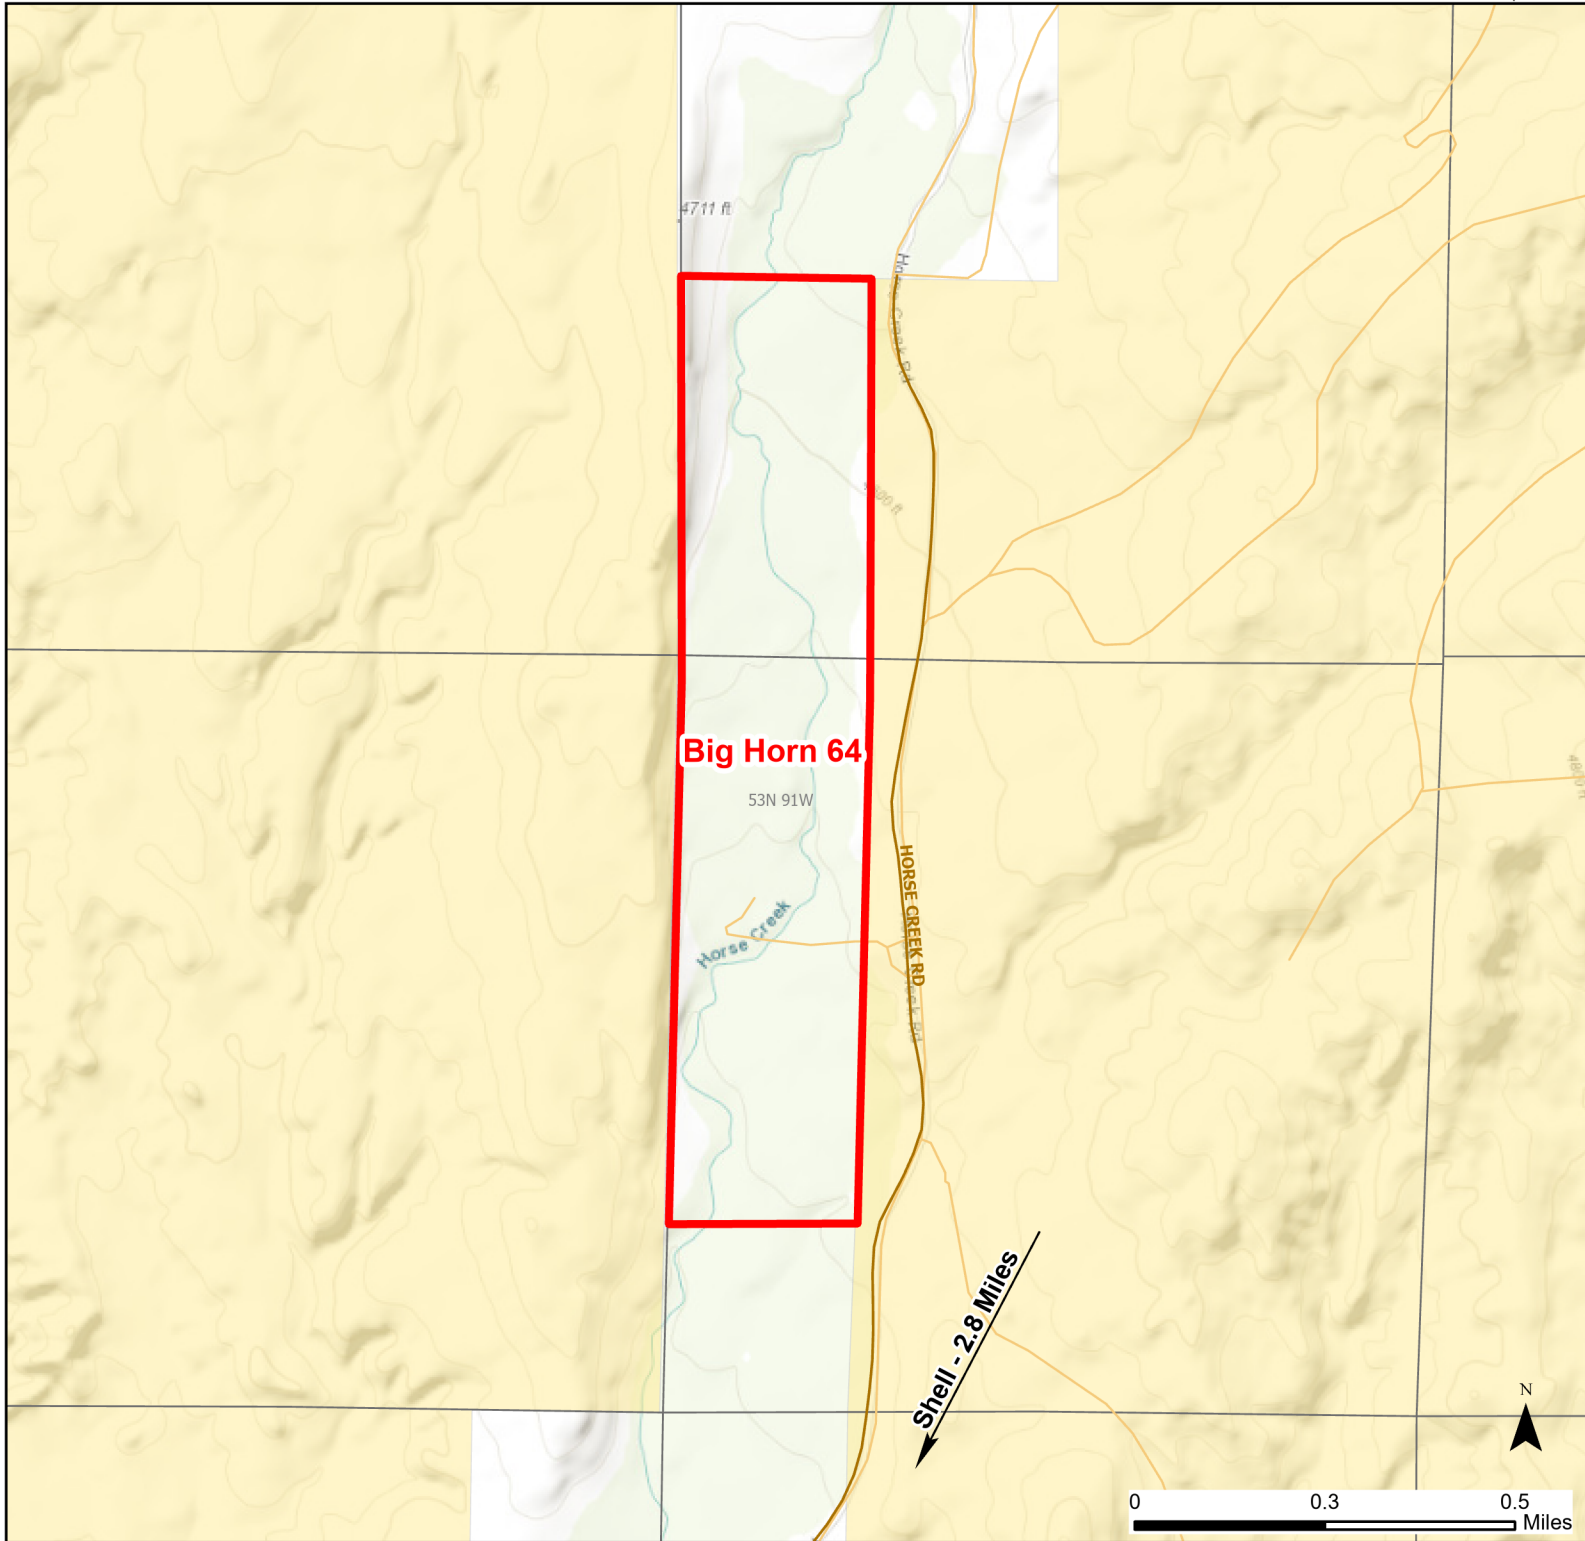

Big Horn 64 Walk-in Hunting Area

Access Dates:
08/15 - 05/31
2023 Hunt Season

Parking	Closed Road	Boundary	Limited Range Weapons and Archery	State
Coupon Box	Roads	Archery Only	Other	DOD
Road Closed	County Boundaries	CLOSED		BLM
Open Road				Wyoming Game & Fish Dept.
Special Conditions Apply				Forest Service
				Private

This map is for visual use, assistance and general location only, does not represent a survey, and is not to be used for legal conveyance. Hunt Area boundaries are approximate, consult Game and Fish Hunting Regulations for descriptions and restrictions. Access to these private lands for any commercial activity must be gained by contacting the individual landowner(s) directly.