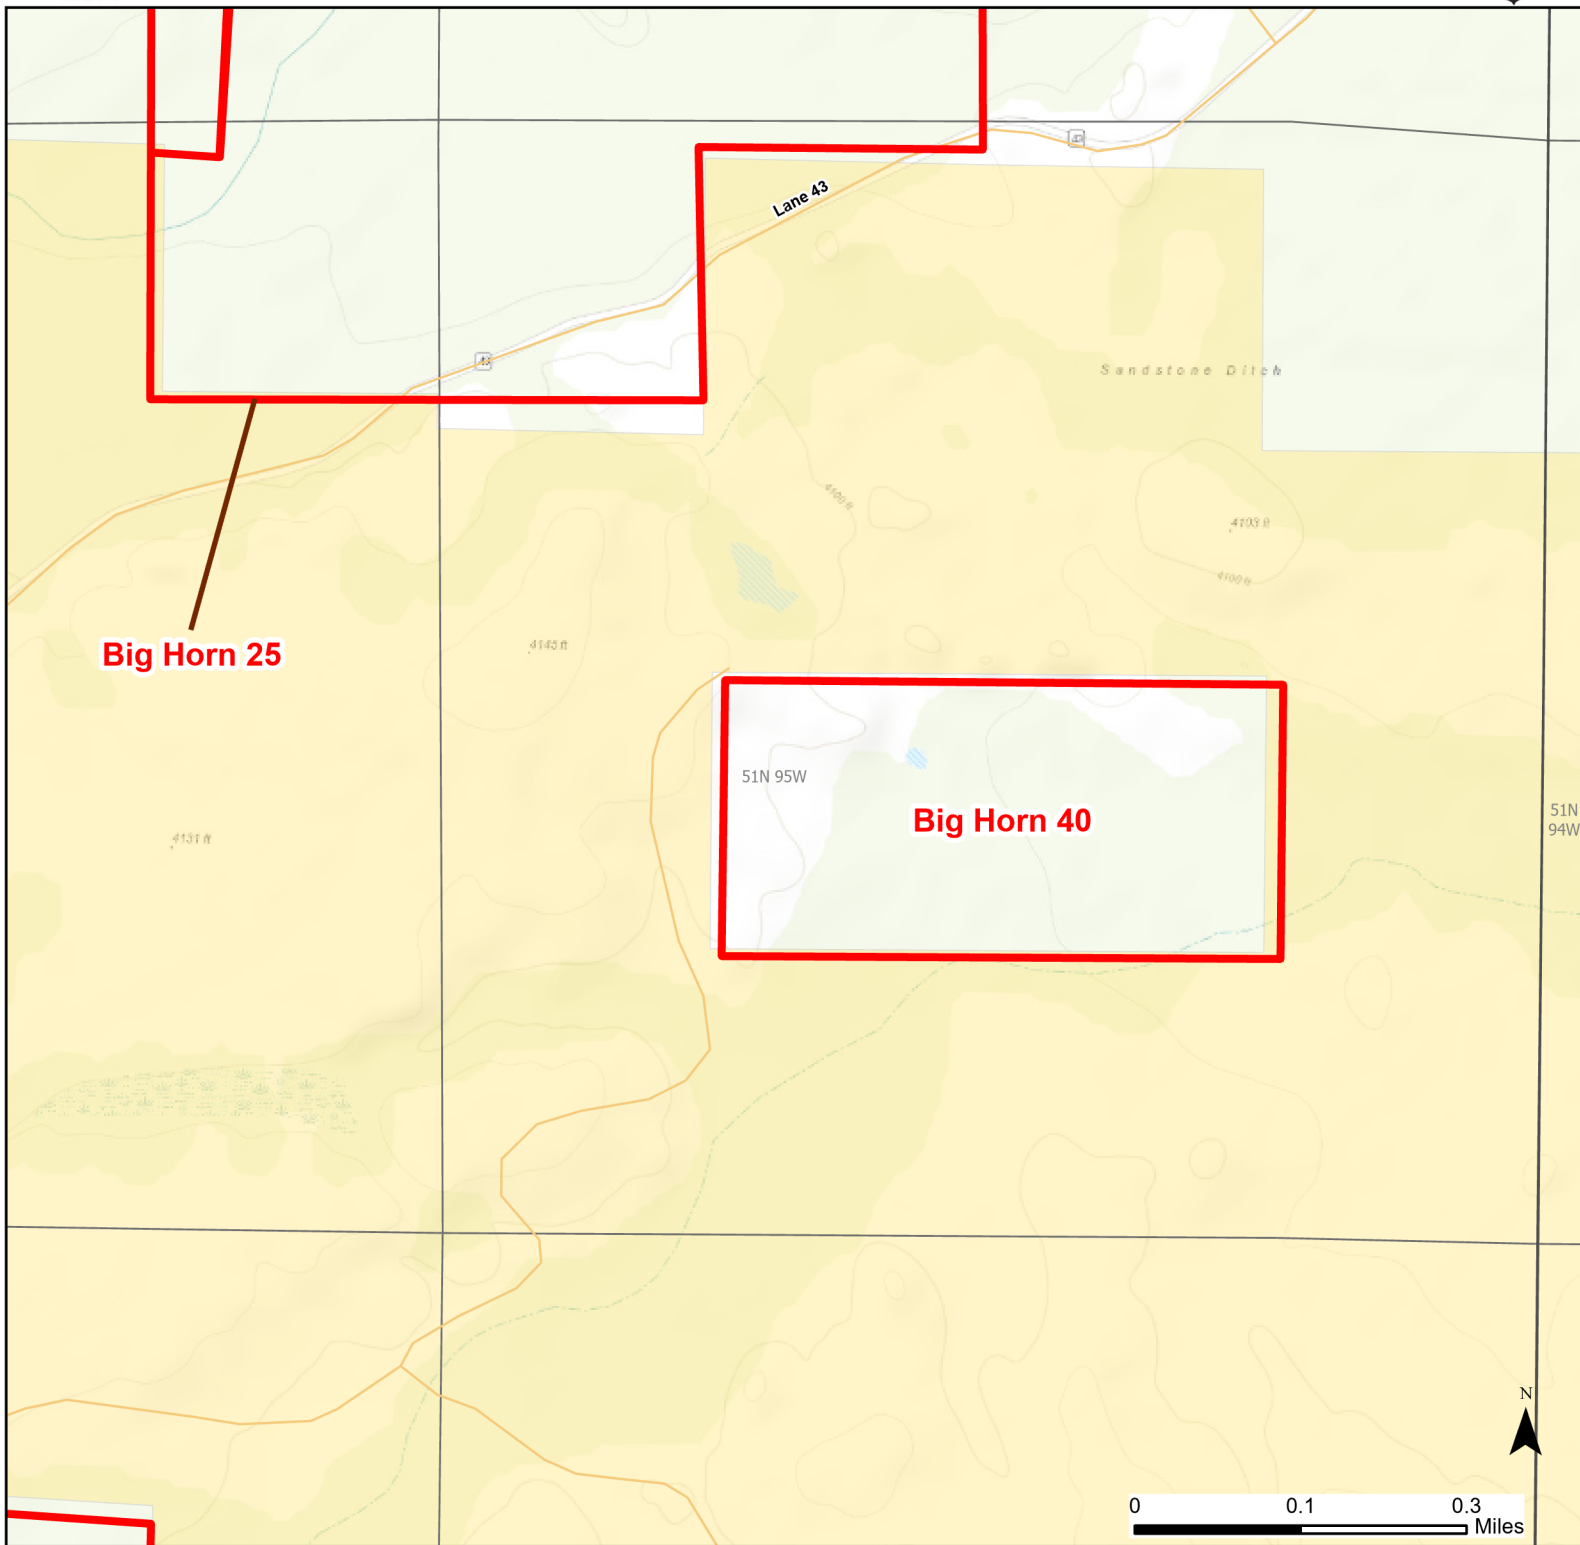

Big Horn 40 Walk-in Hunting Area

Access Dates:
08/15 - 05/31
2023 Hunt Season

Parking	Closed Road	Boundary	Limited Range Weapons and Archery	State
Coupon Box	Roads	Archery Only	Other	DOD
Road Closed	County Boundaries		CLOSED	BLM
Open Road				Wyoming Game & Fish Dept.
Special Conditions Apply				Forest Service
				Private

Species allowed to hunt: Antelope, Deer

Rules: Portable blinds may be used on a daily basis. Blinds must have owner's name and contact info affixed and may not be left in the field overnight.

This map is for visual use, assistance and general location only, does not represent a survey, and is not to be used for legal conveyance. Hunt Area boundaries are approximate, consult Game and Fish Hunting Regulations for descriptions and restrictions. Access to these private lands for any commercial activity must be gained by contacting the individual landowner(s) directly.