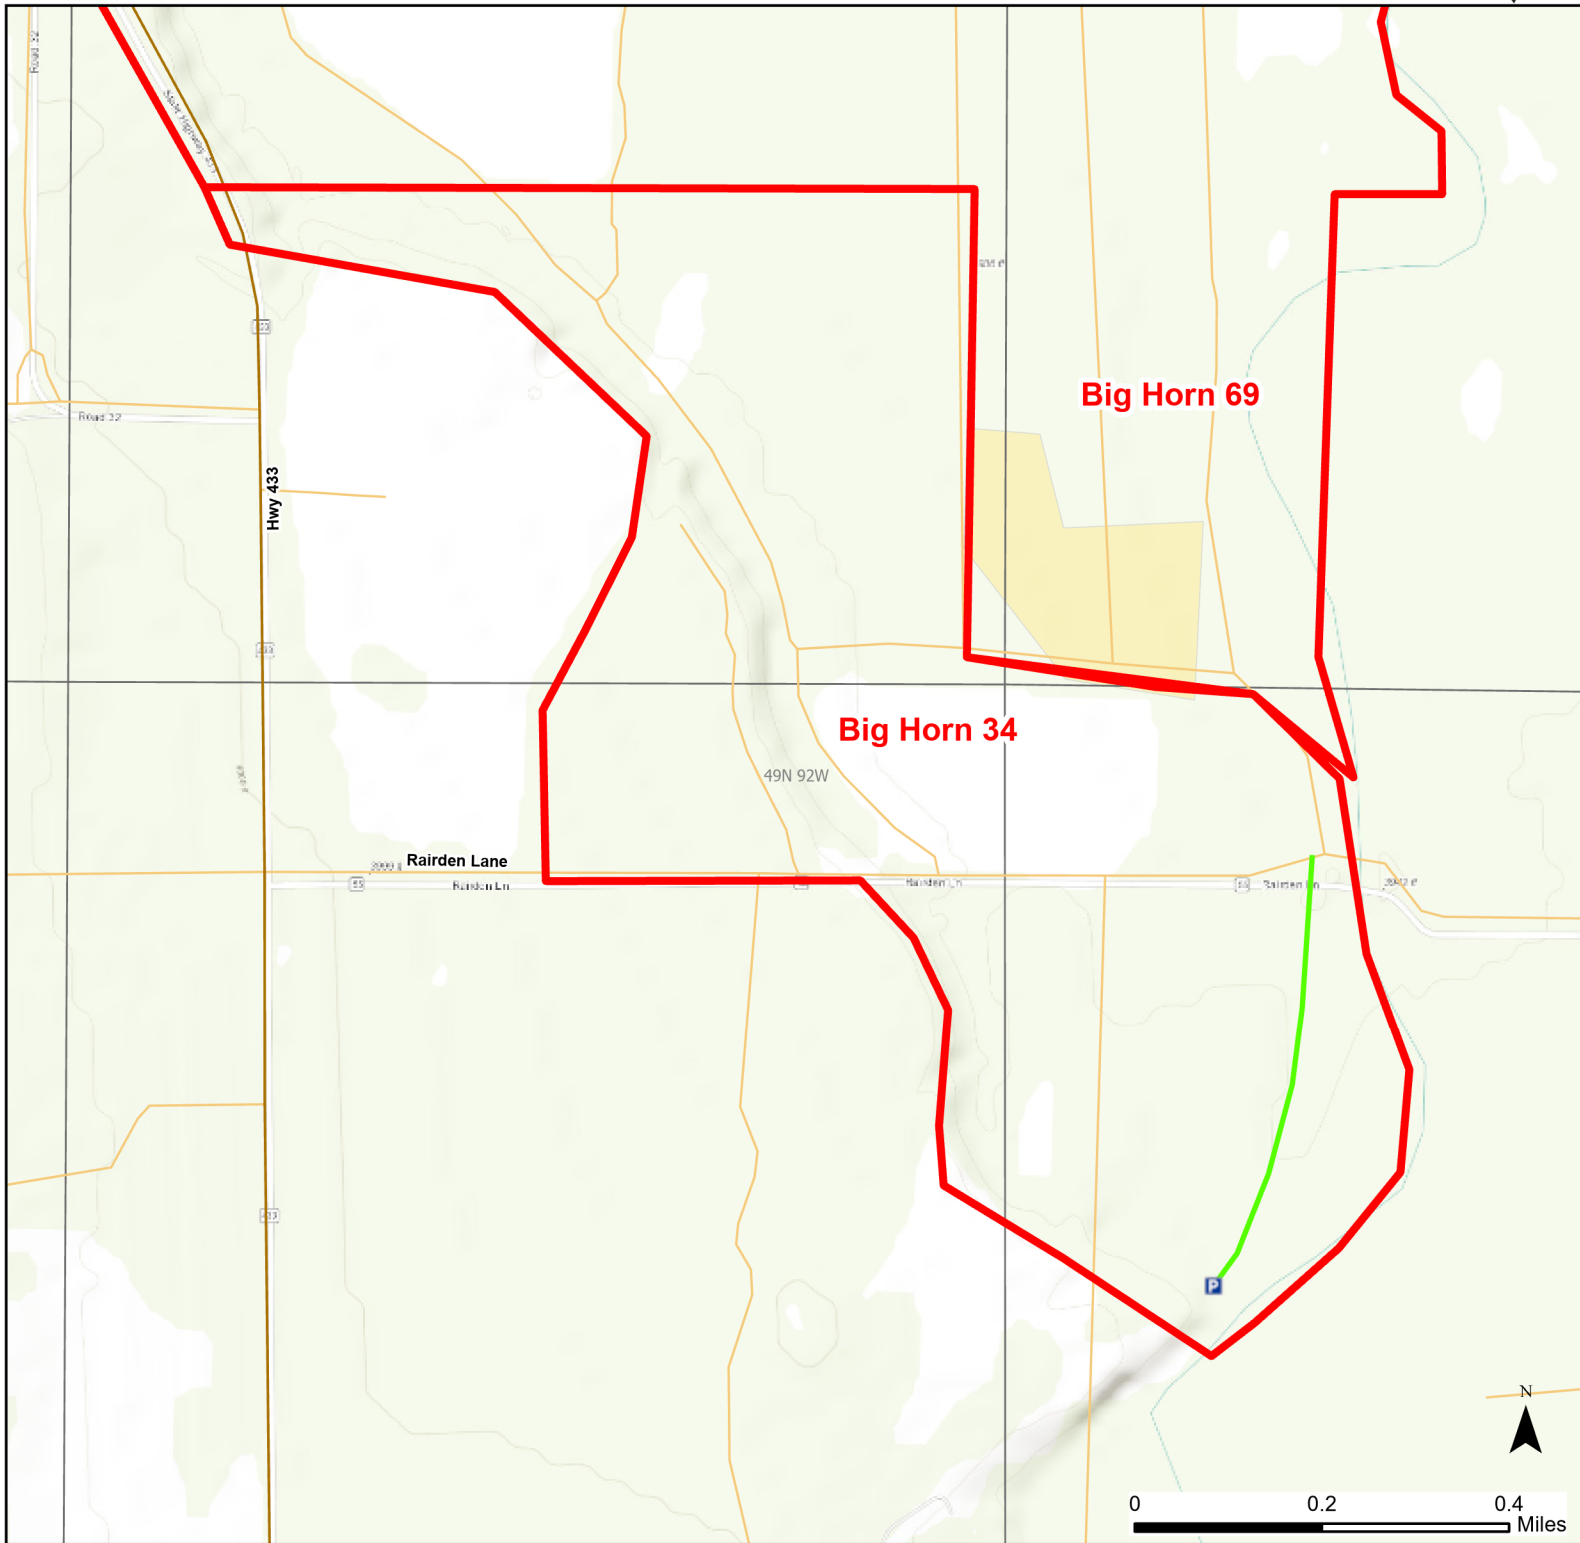

# Big Horn 34 Walk-in Hunting Area

Access Dates:  
09/01 - 05/31  
2023 Hunt Season

Parking	Closed Road	Boundary	Limited Range Weapons and Archery	State
Coupon Box	Roads	Archery Only	Other	DOD
Road Closed	County Boundaries		CLOSED	BLM
Open Road				Wyoming Game & Fish Dept.
Special Conditions Apply				Forest Service
				Private

Species allowed to hunt: Waterfowl, Pheasant, Doves, Partridge, Turkey, Rabbit, Deer

Rules: Portable blinds may be used on a daily basis. Blinds must have owner's name and contact info affixed and may not be left in the field overnight. Motorized vehicle access limited to designated roads only. Designated roads are marked with a white arrow.

This map is for visual use, assistance and general location only, does not represent a survey, and is not to be used for legal conveyance. Hunt Area boundaries are approximate, consult Game and Fish Hunting Regulations for descriptions and restrictions. Access to these private lands for any commercial activity must be gained by contacting the individual landowner(s) directly.