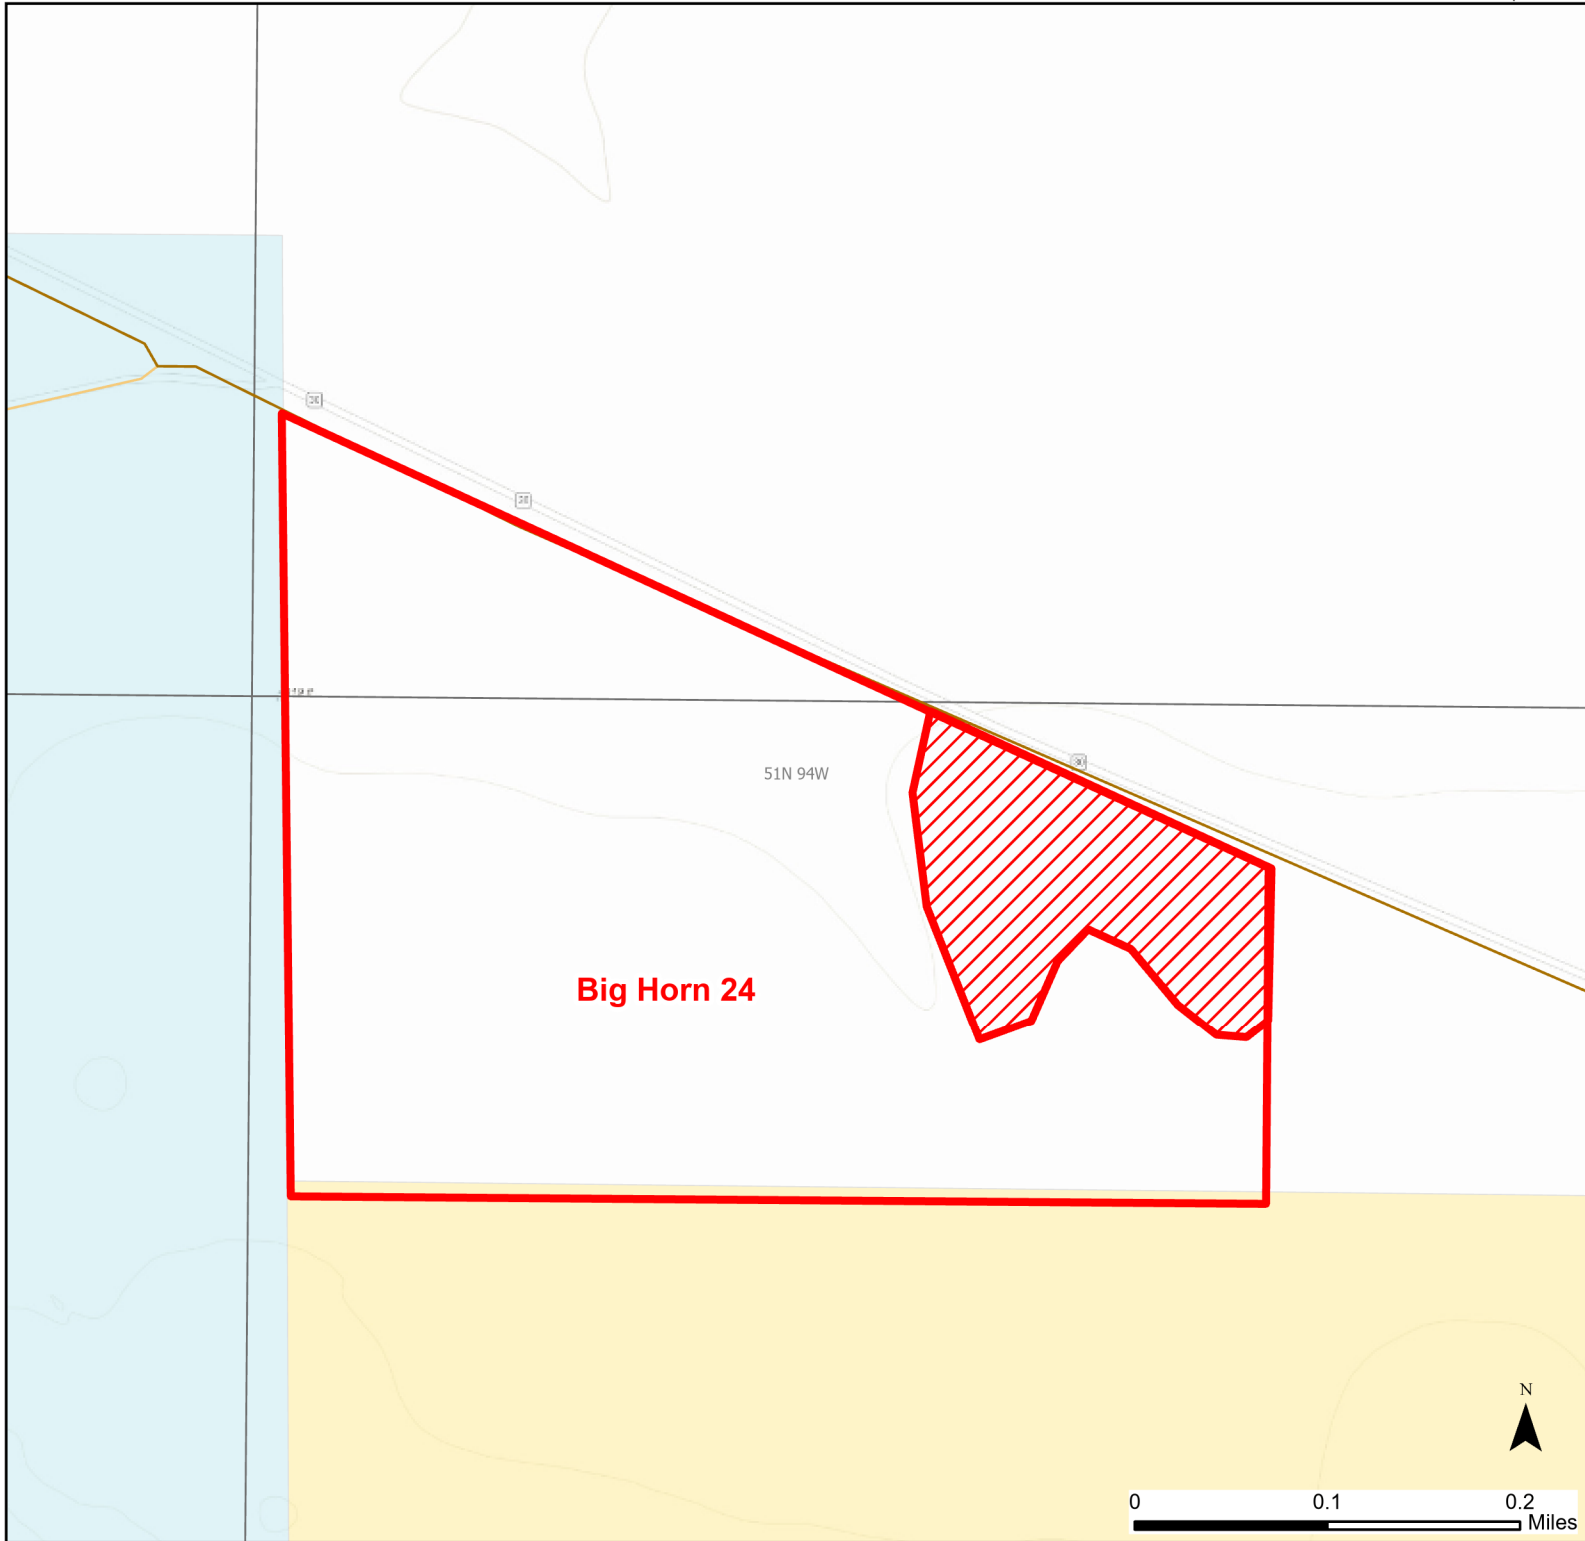

Big Horn 24 Walk-in Hunting Area

Access Dates:
09/01 - 11/30
2023 Hunt Season

Parking	Closed Road	Boundary	Limited Range Weapons and Archery	State
Coupon Box	Roads	Archery Only	Other	DOD
Road Closed	County Boundaries	CLOSED		BLM
Open Road				Wyoming Game & Fish Dept.
Special Conditions Apply				Forest Service
				Private