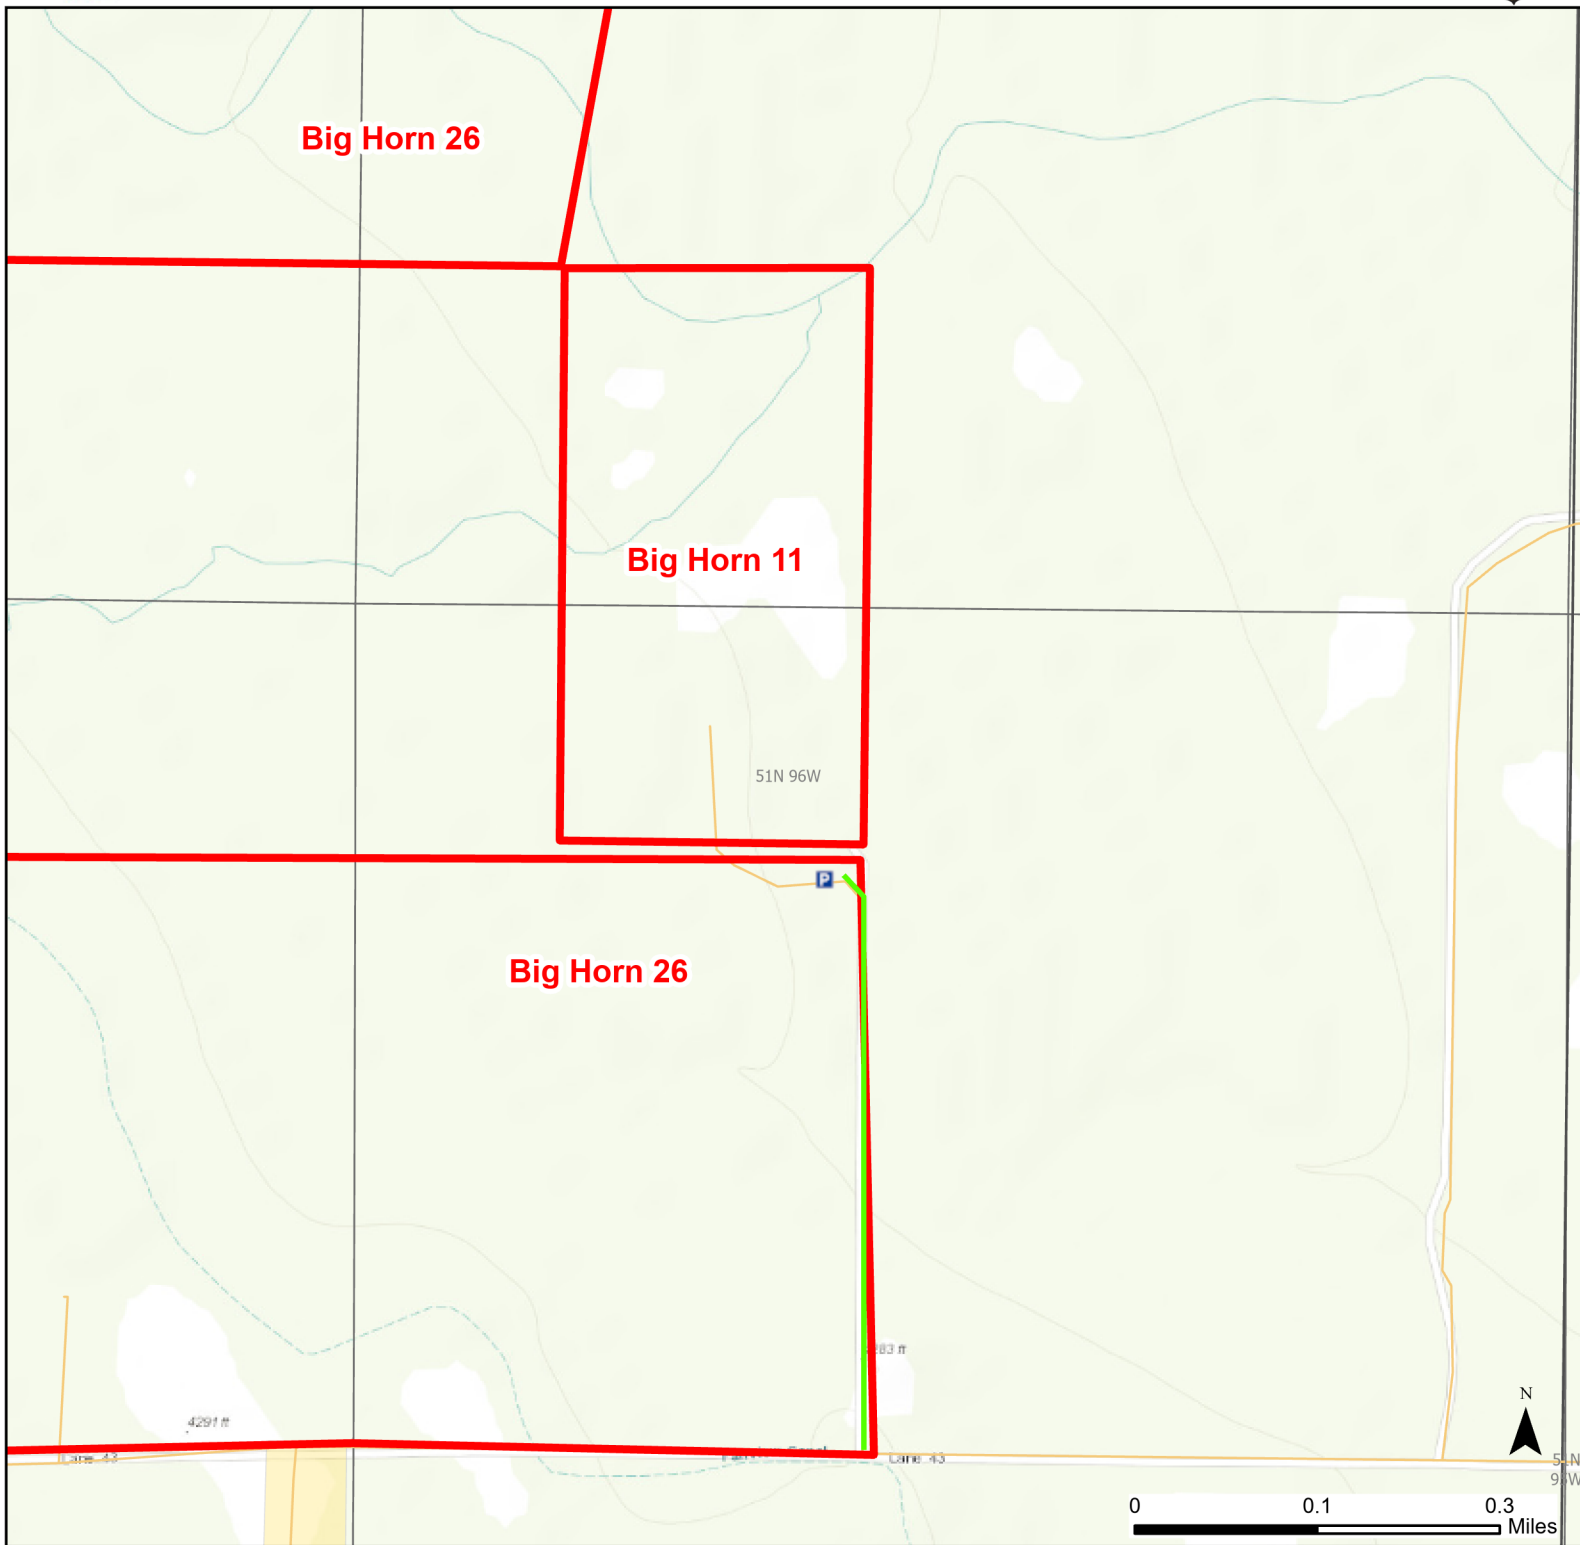

# Big Horn 11 Walk-in Hunting Area

Access Dates:  
08/15 - 05/31  
2023 Hunt Season

Parking	Closed Road	Boundary	Limited Range Weapons and Archery	State
Coupon Box	Roads	Archery Only	Other	DOD
Road Closed	County Boundaries	CLOSED		BLM
Open Road				Wyoming Game & Fish Dept.
Special Conditions Apply				Forest Service
				Private

Species allowed to hunt: Waterfowl, Sandhill Crane, Doves, Turkey, Rabbit, Antelope, Deer, Elk

Rules: All vehicles must park in designated parking areas only. Portable blinds may be used on a daily basis. Blinds must have owner's name and contact info affixed and may not be left in the field overnight. Motorized vehicle access limited to designated roads only. Designated roads are marked with a white arrow.

This map is for visual use, assistance and general location only, does not represent a survey, and is not to be used for legal conveyance. Hunt Area boundaries are approximate, consult Game and Fish Hunting Regulations for descriptions and restrictions. Access to these private lands for any commercial activity must be gained by contacting the individual landowner(s) directly.