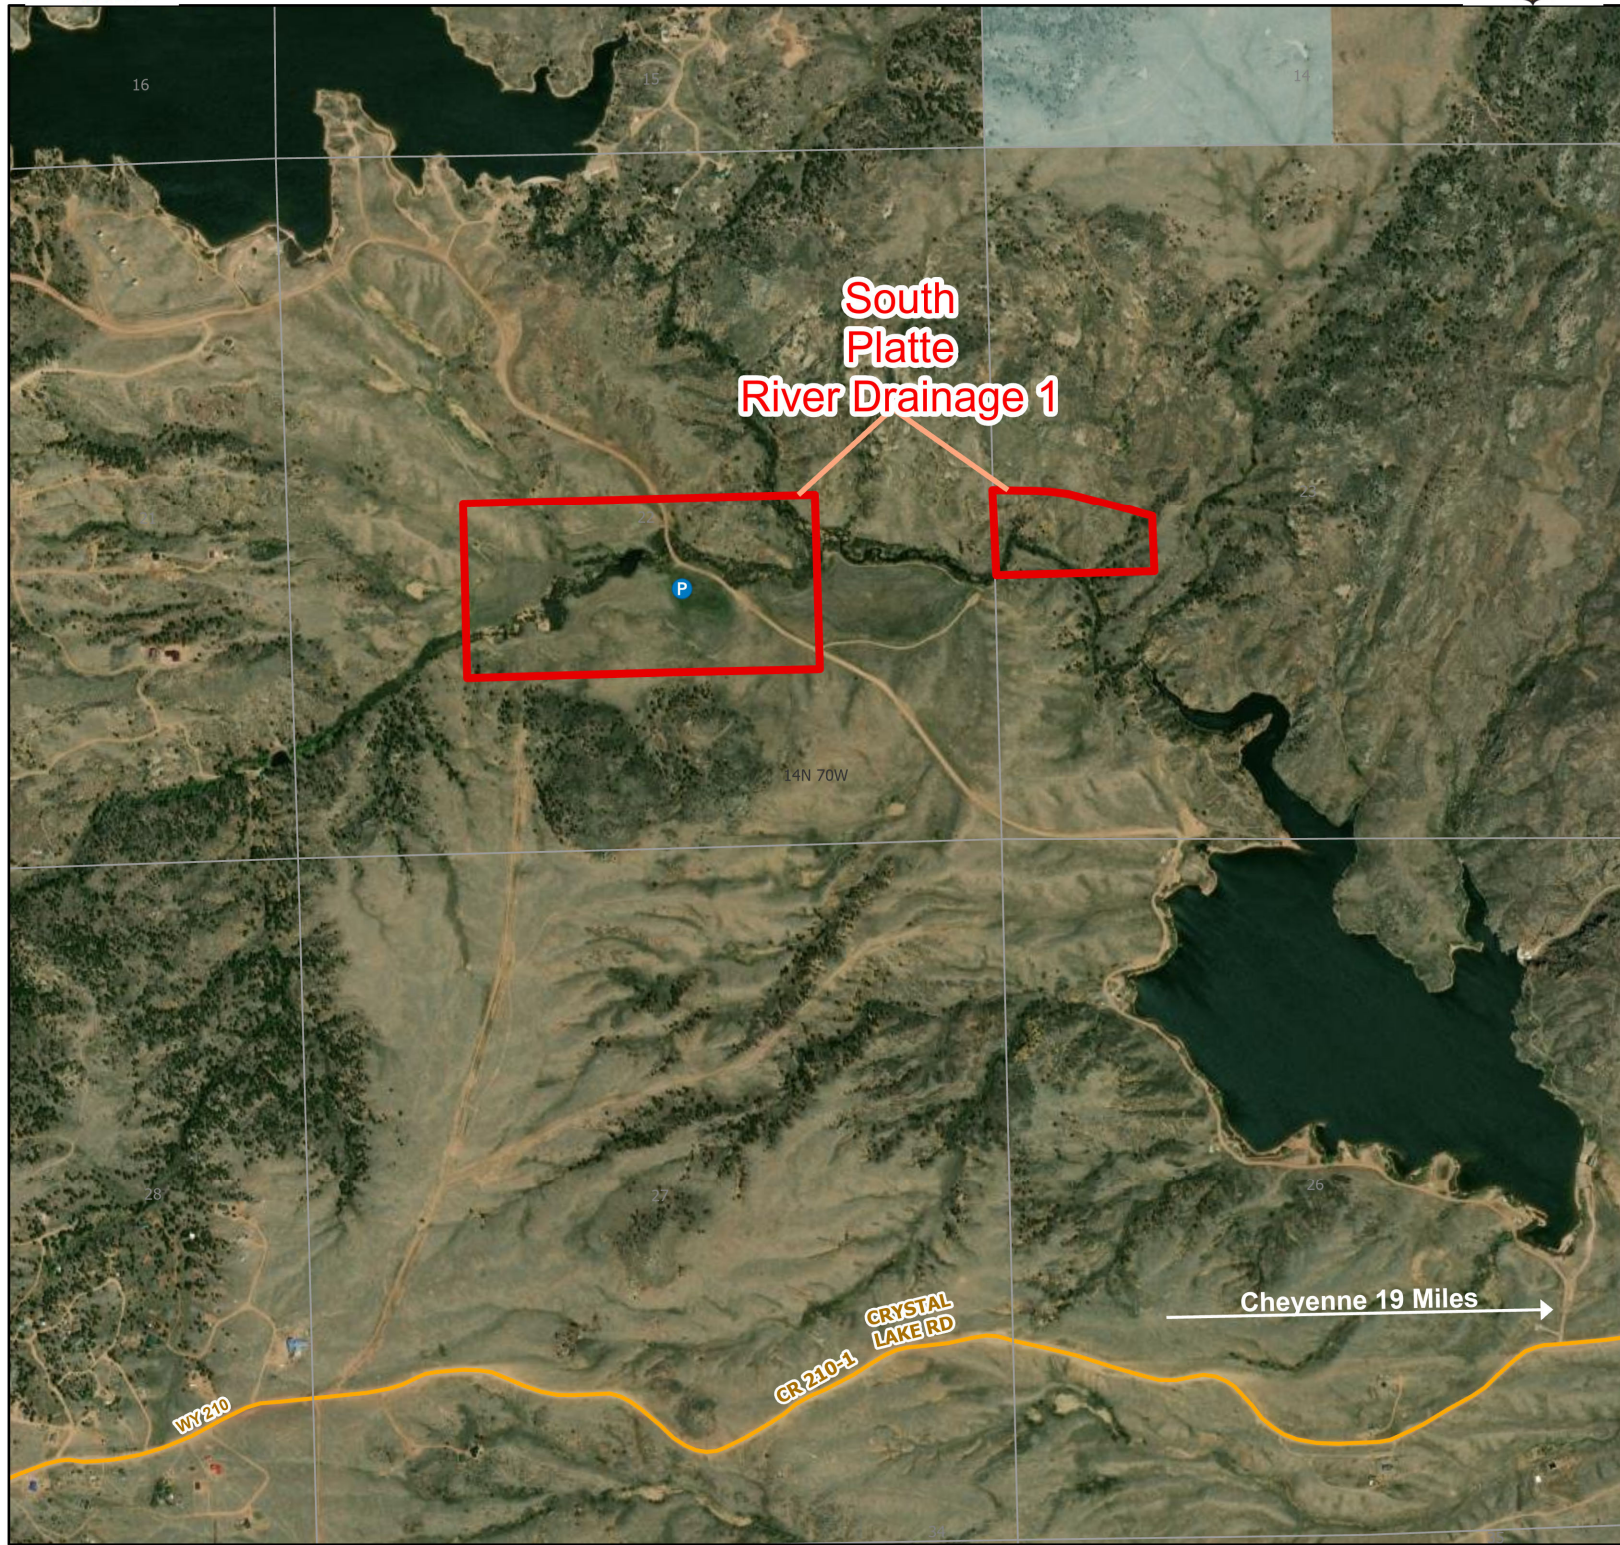

South Platte River 1 Walk-In Fishing Area

Parking	Access Roads	Boundary	CLOSED	State	DOD
Boat Ramp	Roads			BLM	Wyoming Game & Fish Dept.
Road Closed				Forest Service	Private

Water Name: Crow Creek

Species Available: Brook Trout, Brown Trout, Rainbow Trout

Special Restrictions: Curt Gowdy State Park rules and fees apply on state property.

2024 Fish Season
Access Dates: 01/01 - 12/31

This map is for visual use, assistance and general location only, does not represent a survey, and is not to be used for legal conveyance. Area boundaries are approximate and can change. Signs will mark the actual access boundaries.