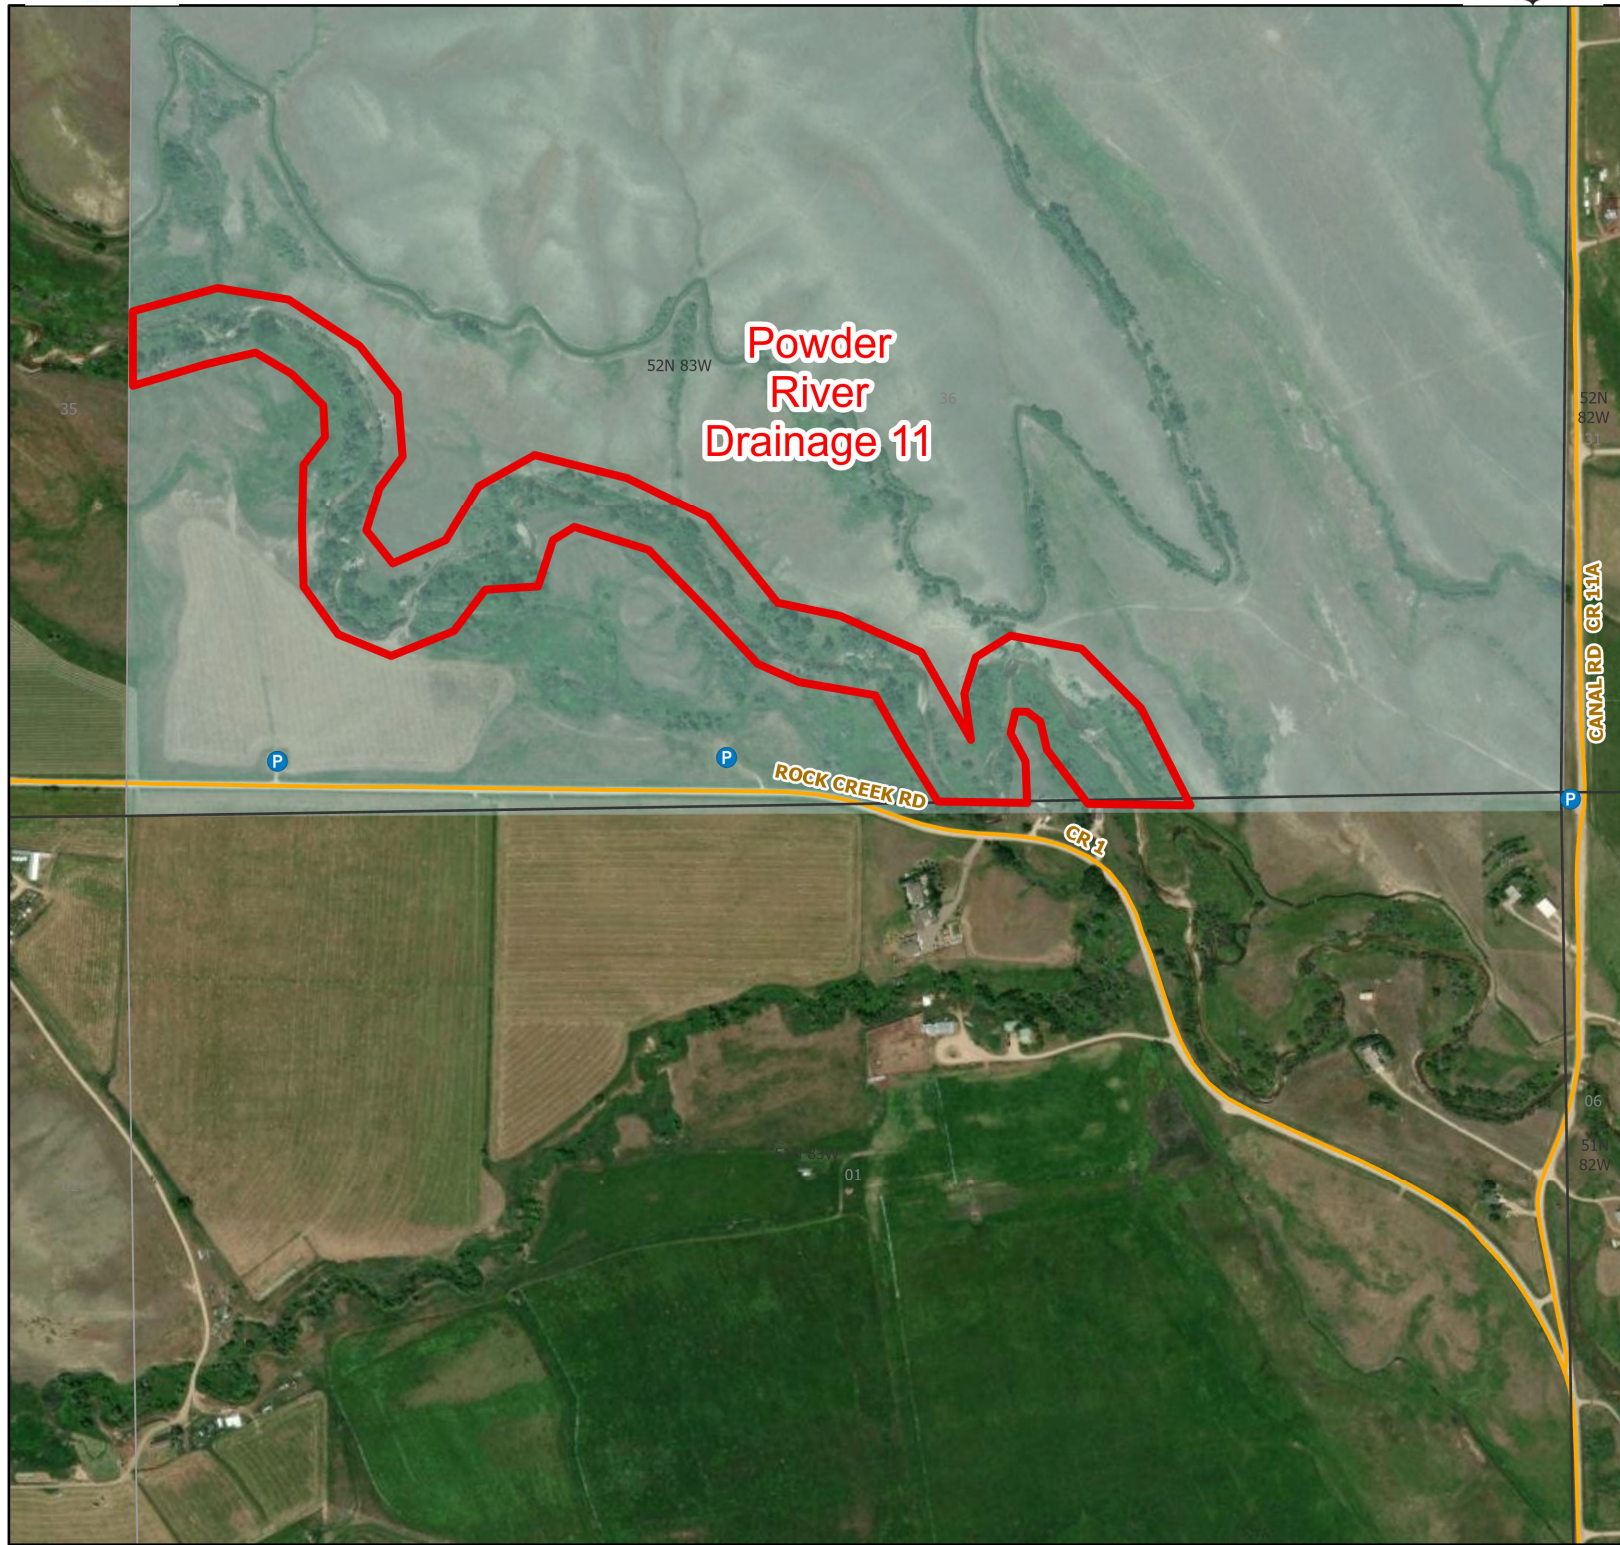

Powder River 11 Walk-In Fishing Area

Parking	Access Roads	Boundary	CLOSED	State	DOD
Boat Ramp	Roads			BLM	Wyoming Game & Fish Dept.
Road Closed				Forest Service	Private

Water Name: Rock Creek

Species Available: Brown Trout, Rainbow Trout

Special Restrictions: All vehicles must park in designated parking areas only. State lands are enrolled in this Walk-in Area. All access restrictions apply.

2024 Fish Season
Access Dates: 01/01 - 12/31

This map is for visual use, assistance and general location only, does not represent a survey, and is not to be used for legal conveyance. Area boundaries are approximate and can change. Signs will mark the actual access boundaries.