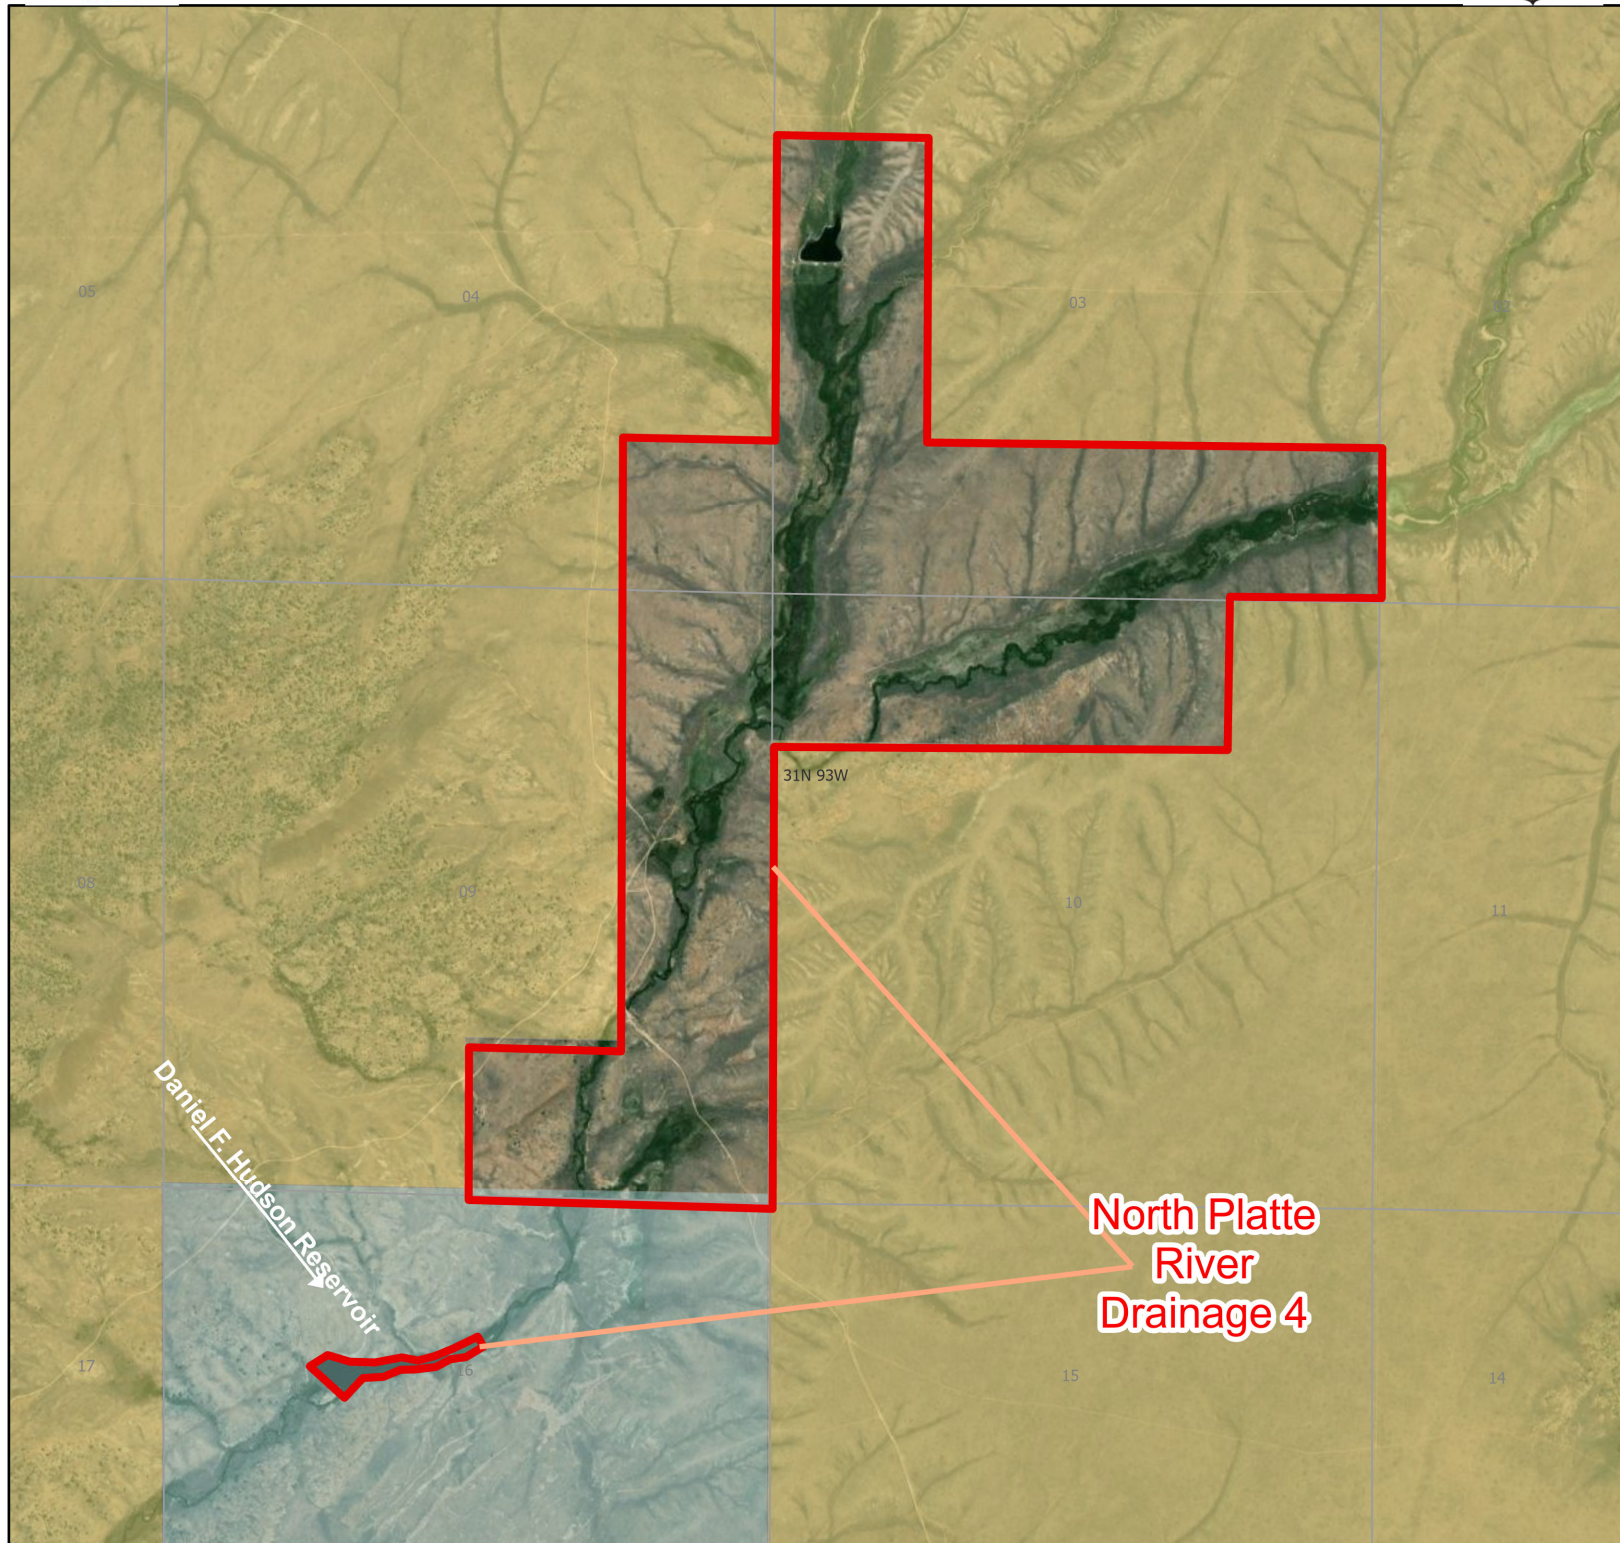

North Platte River 4 Walk-In Fishing Area

Parking	Access Roads	Boundary	CLOSED	State	DOD
Boat Ramp	Roads			BLM	Wyoming Game & Fish Dept.
Road Closed				Forest Service	Private

Water Name: Long Creek

Species Available: Brook Trout, Brown Trout

Special Restrictions: Motorized vehicle access allowed on established roads only. Park along the road or at designated parking areas. Camping and other activities are allowed through landowner permission only.

2024 Fish Season
Access Dates: 01/01 - 12/31

This map is for visual use, assistance and general location only, does not represent a survey, and is not to be used for legal conveyance. Area boundaries are approximate and can change. Signs will mark the actual access boundaries.