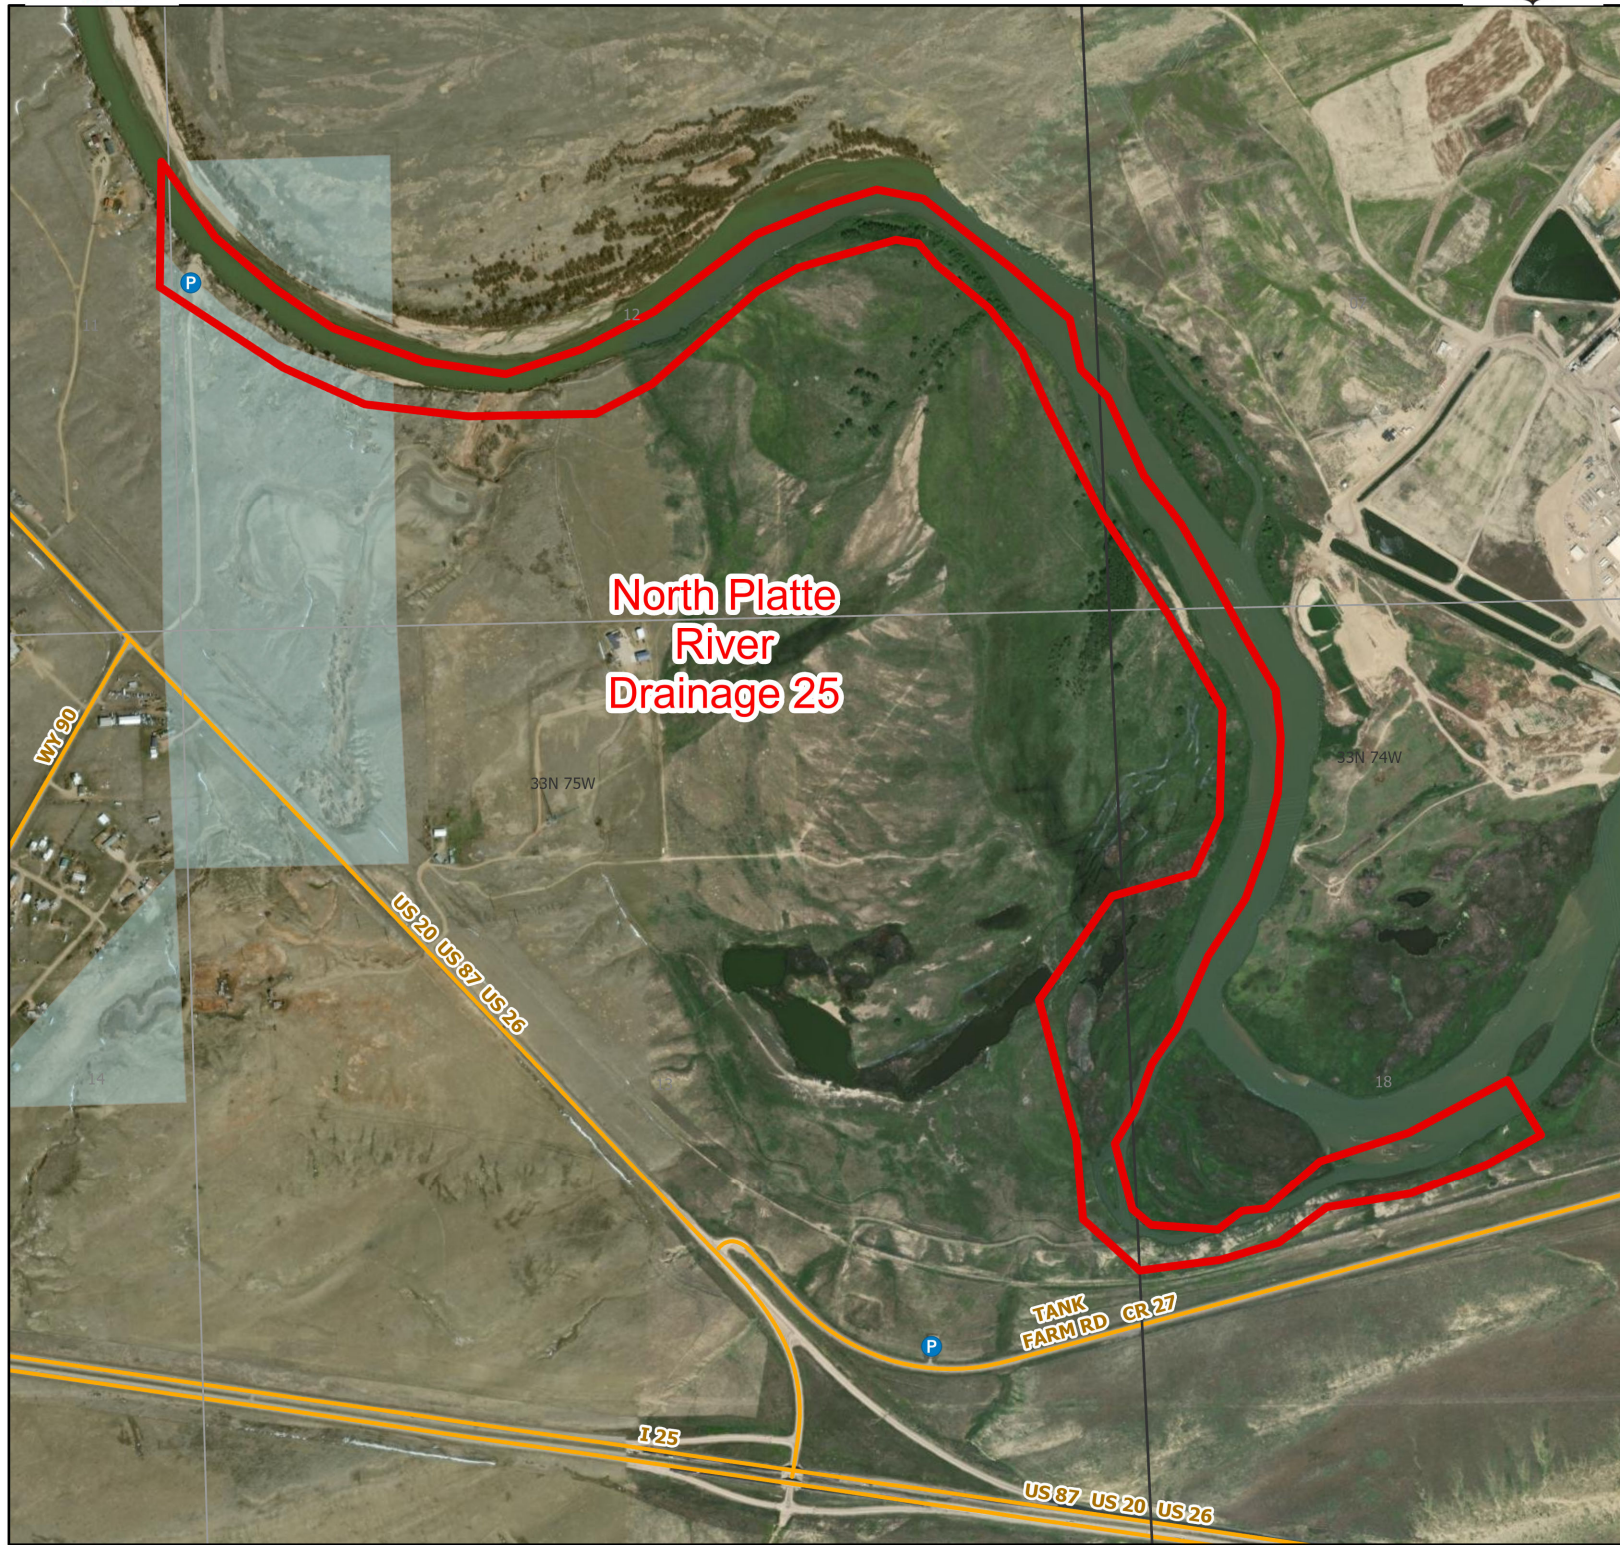

North Platte River 25 Walk-In Fishing Area

North Platte
River
Drainage 25

- | | | | | | |
|-------------|--------------|----------|--------|----------------|---------------------------|
| Parking | Access Roads | Boundary | CLOSED | State | DOD |
| Boat Ramp | Roads | | | BLM | Wyoming Game & Fish Dept. |
| Road Closed | | | | Forest Service | Private |

Water Name: North Platte River

2024 Fish Season
Access Dates: 01/01 - 12/31

Species Available: Rainbow trout, cutthroat trout, brown trout

Special Restrictions: All vehicles must park in designated parking areas only. Foot traffic only

This map is for visual use, assistance and general location only, does not represent a survey, and is not to be used for legal conveyance. Area boundaries are approximate and can change. Signs will mark the actual access boundaries.