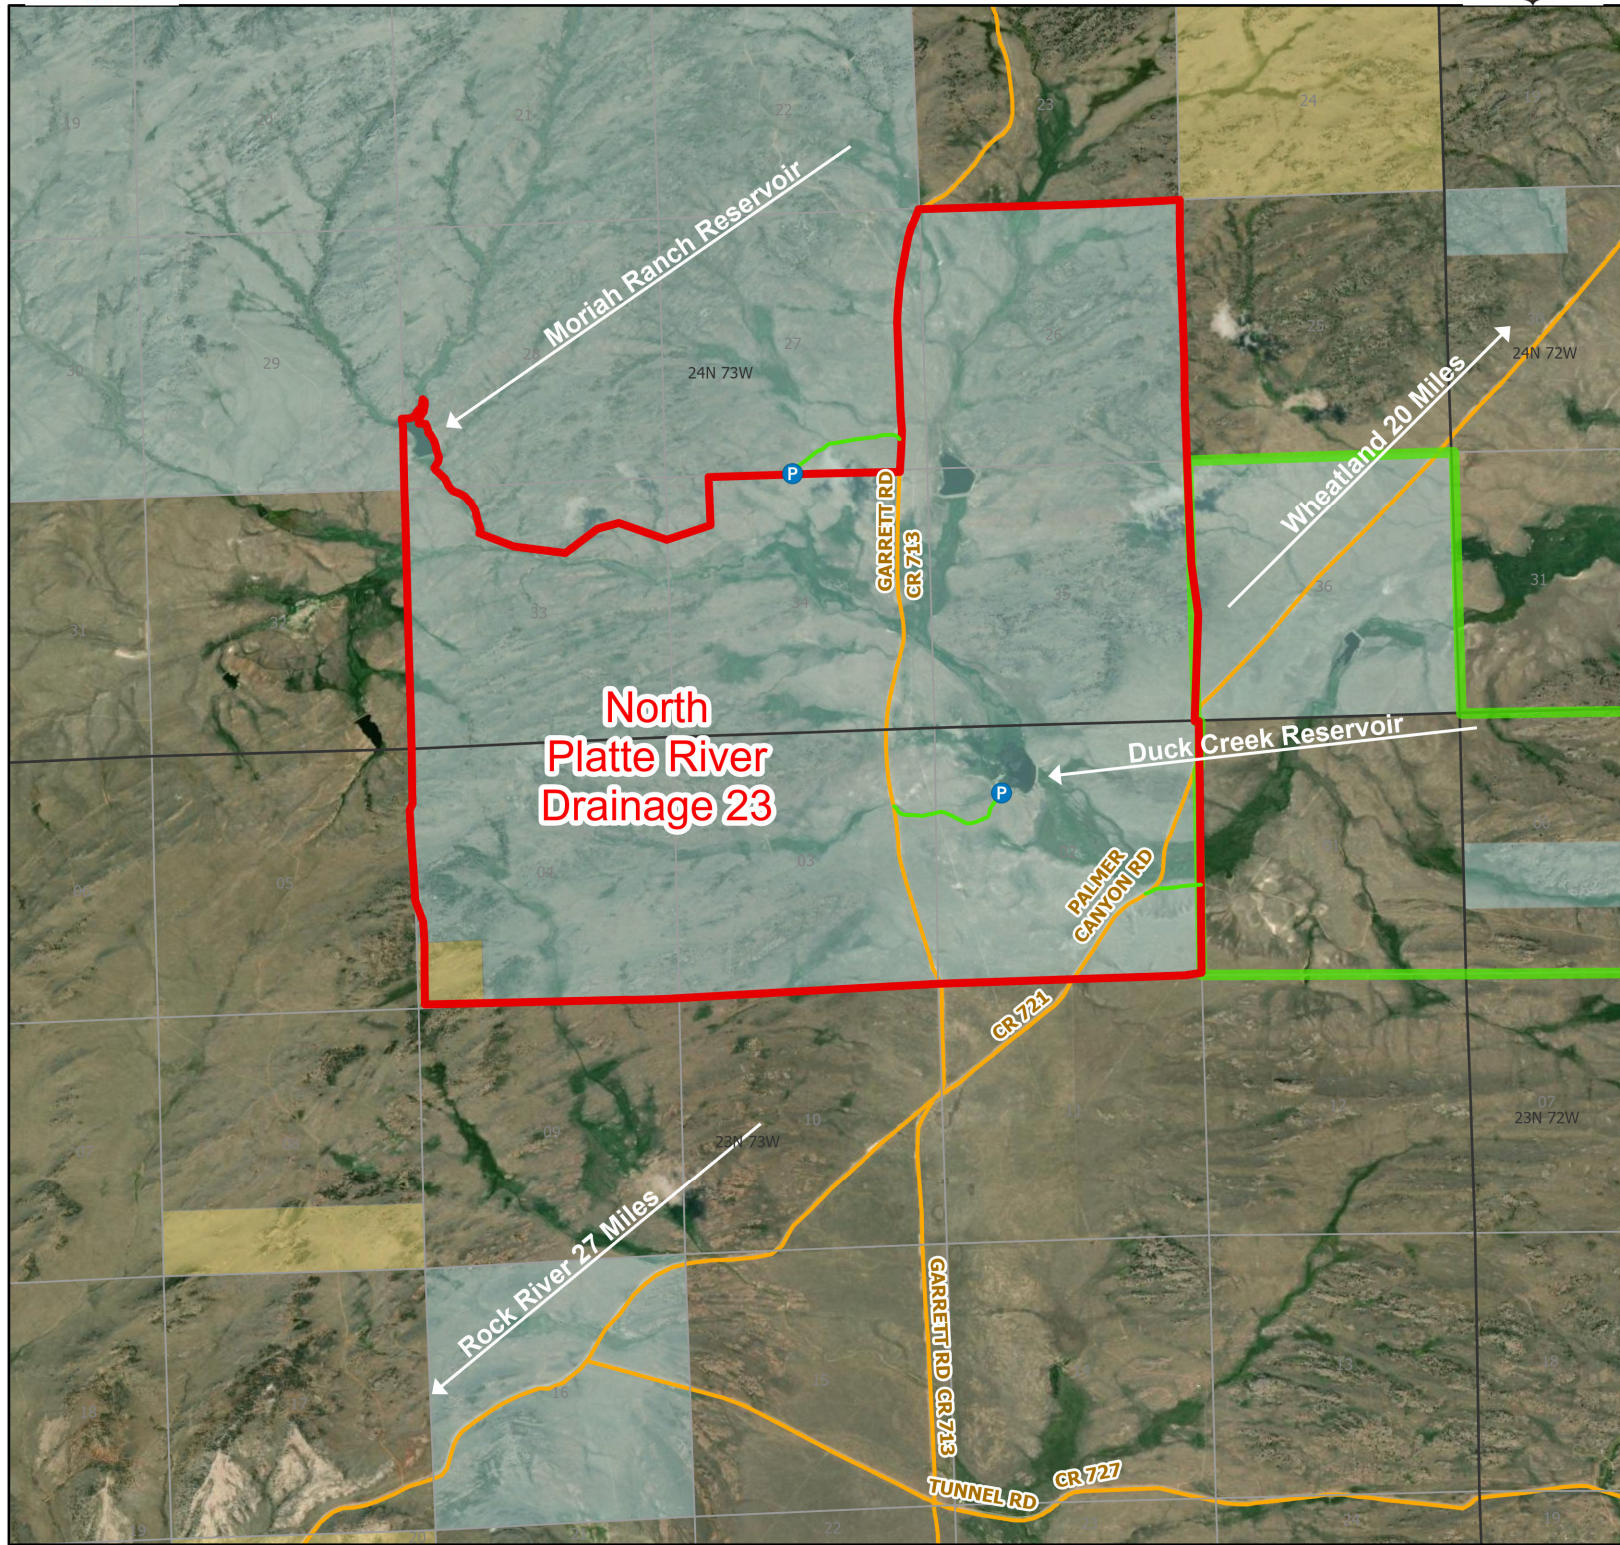

North Platte River 23 Walk-In Fishing Area

Parking	Access Roads	Boundary	CLOSED	State	DOD
Boat Ramp	Roads			BLM	Wyoming Game & Fish Dept. Private
Road Closed				Forest Service	

Water Name: Duck Creek

Species Available: Brook Trout, Brown Trout, Rainbow Trout

Special Restrictions: Motorized vehicle access limited to designated roads only. Designated roads are marked with a white arrow. State lands are enrolled in this Walk-in Area. All access restrictions apply.

2024 Fish Season
Access Dates: 01/01 - 12/31

This map is for visual use, assistance and general location only, does not represent a survey, and is not to be used for legal conveyance. Area boundaries are approximate and can change. Signs will mark the actual access boundaries.