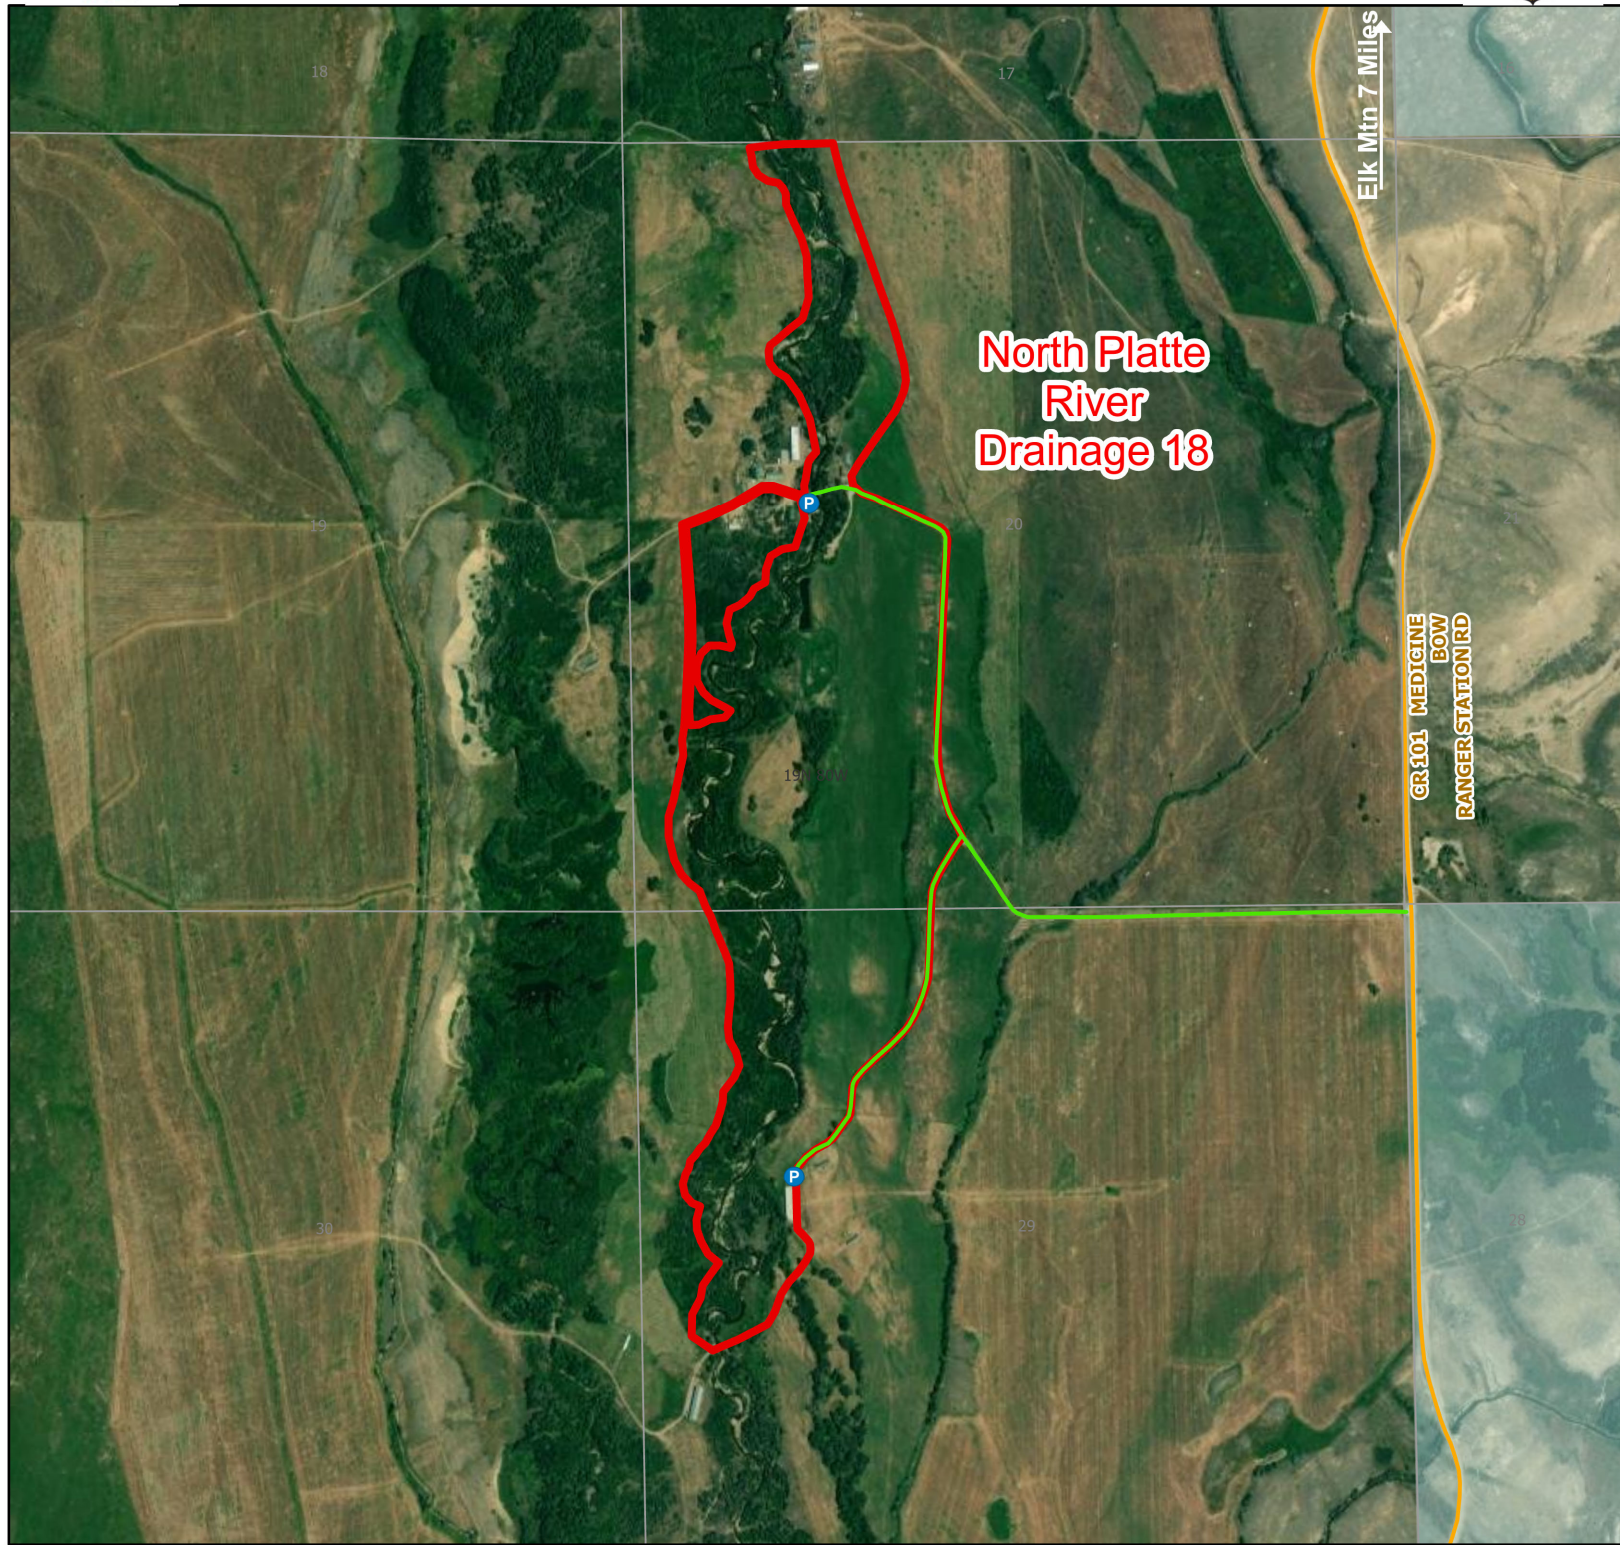

North Platte River 18 Walk-In Fishing Area

Parking	Access Roads	Boundary	CLOSED	State	DOD
Boat Ramp	Roads			BLM	Wyoming Game & Fish Dept.
Road Closed				Forest Service	Private

Water Name: Medicine Bow River 2024 Fish Season
Access Dates: 01/01 - 12/31

Species Available: Brook Trout, Brown Trout, Rainbow Trout

Special Restrictions: All vehicles must park in designated parking areas only. Motorized vehicle access limited to designated roads only. Designated roads are marked with a white arrow. This landowner prefers the use of flies and lures only. Anglers are encouraged to keep only brown trout. Anglers may walk out via the edge of the hay meadow west of the northern parking area.

This map is for visual use, assistance and general location only, does not represent a survey, and is not to be used for legal conveyance. Area boundaries are approximate and can change. Signs will mark the actual access boundaries.