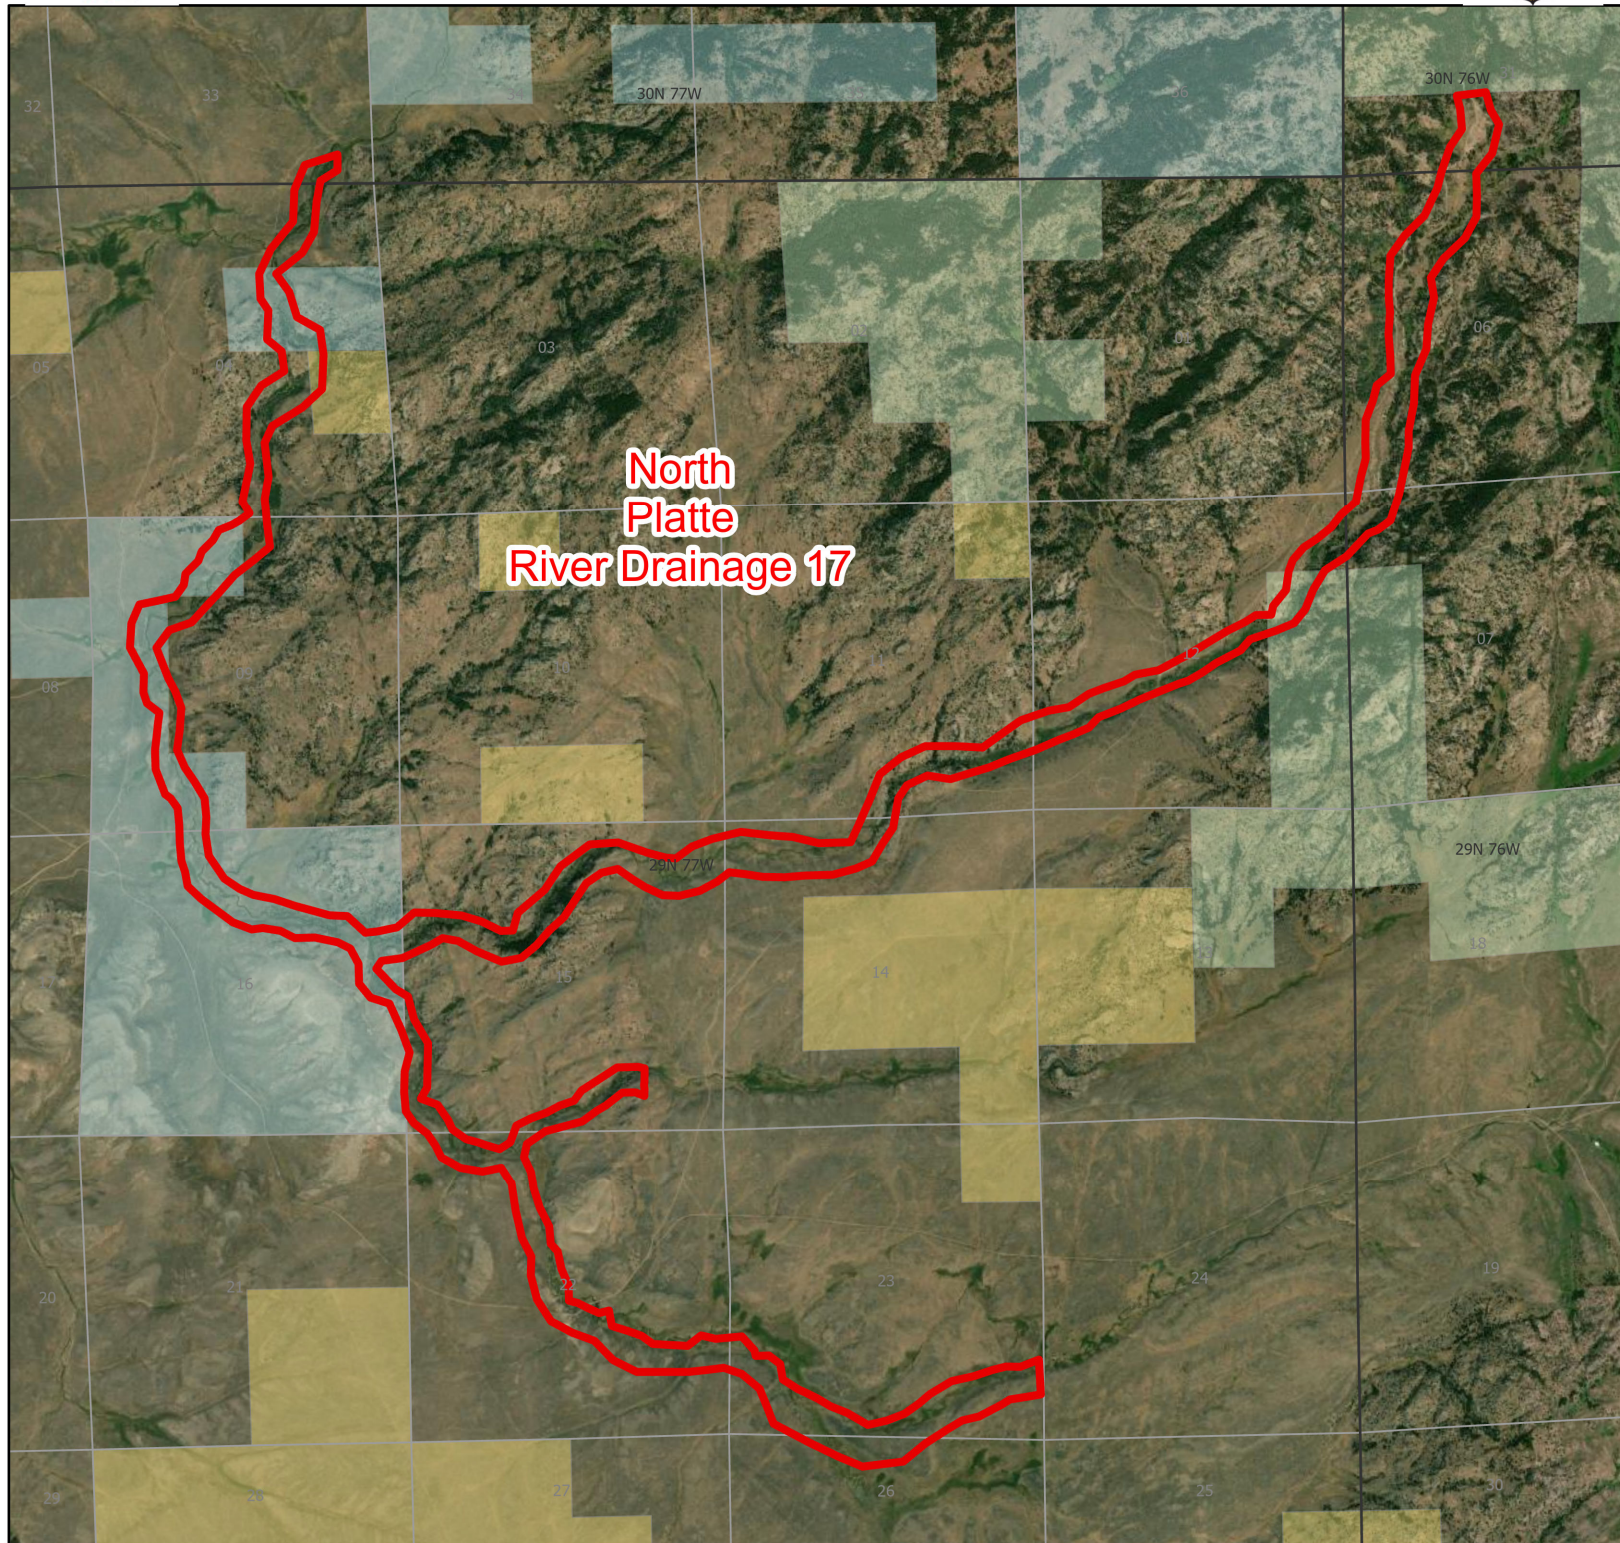

North Platte River 17 Walk-In Fishing Area

North
Platte
River Drainage 17

- Parking
- Boat Ramp
- Road Closed
- Access Roads
- Roads
- Boundary
- CLOSED
- State
- BLM
- Forest Service
- DOD
- Wyoming Game & Fish Dept.
- Private

Water Name: Deer Creek/Texas Creek 2024 Fish Season

Species Available: Brown Trout, Rainbow Trout, Brook Trout Access Dates: 01/01 - 12/31

Special Restrictions:

This map is for visual use, assistance and general location only, does not represent a survey, and is not to be used for legal conveyance. Area boundaries are approximate and can change. Signs will mark the actual access boundaries.