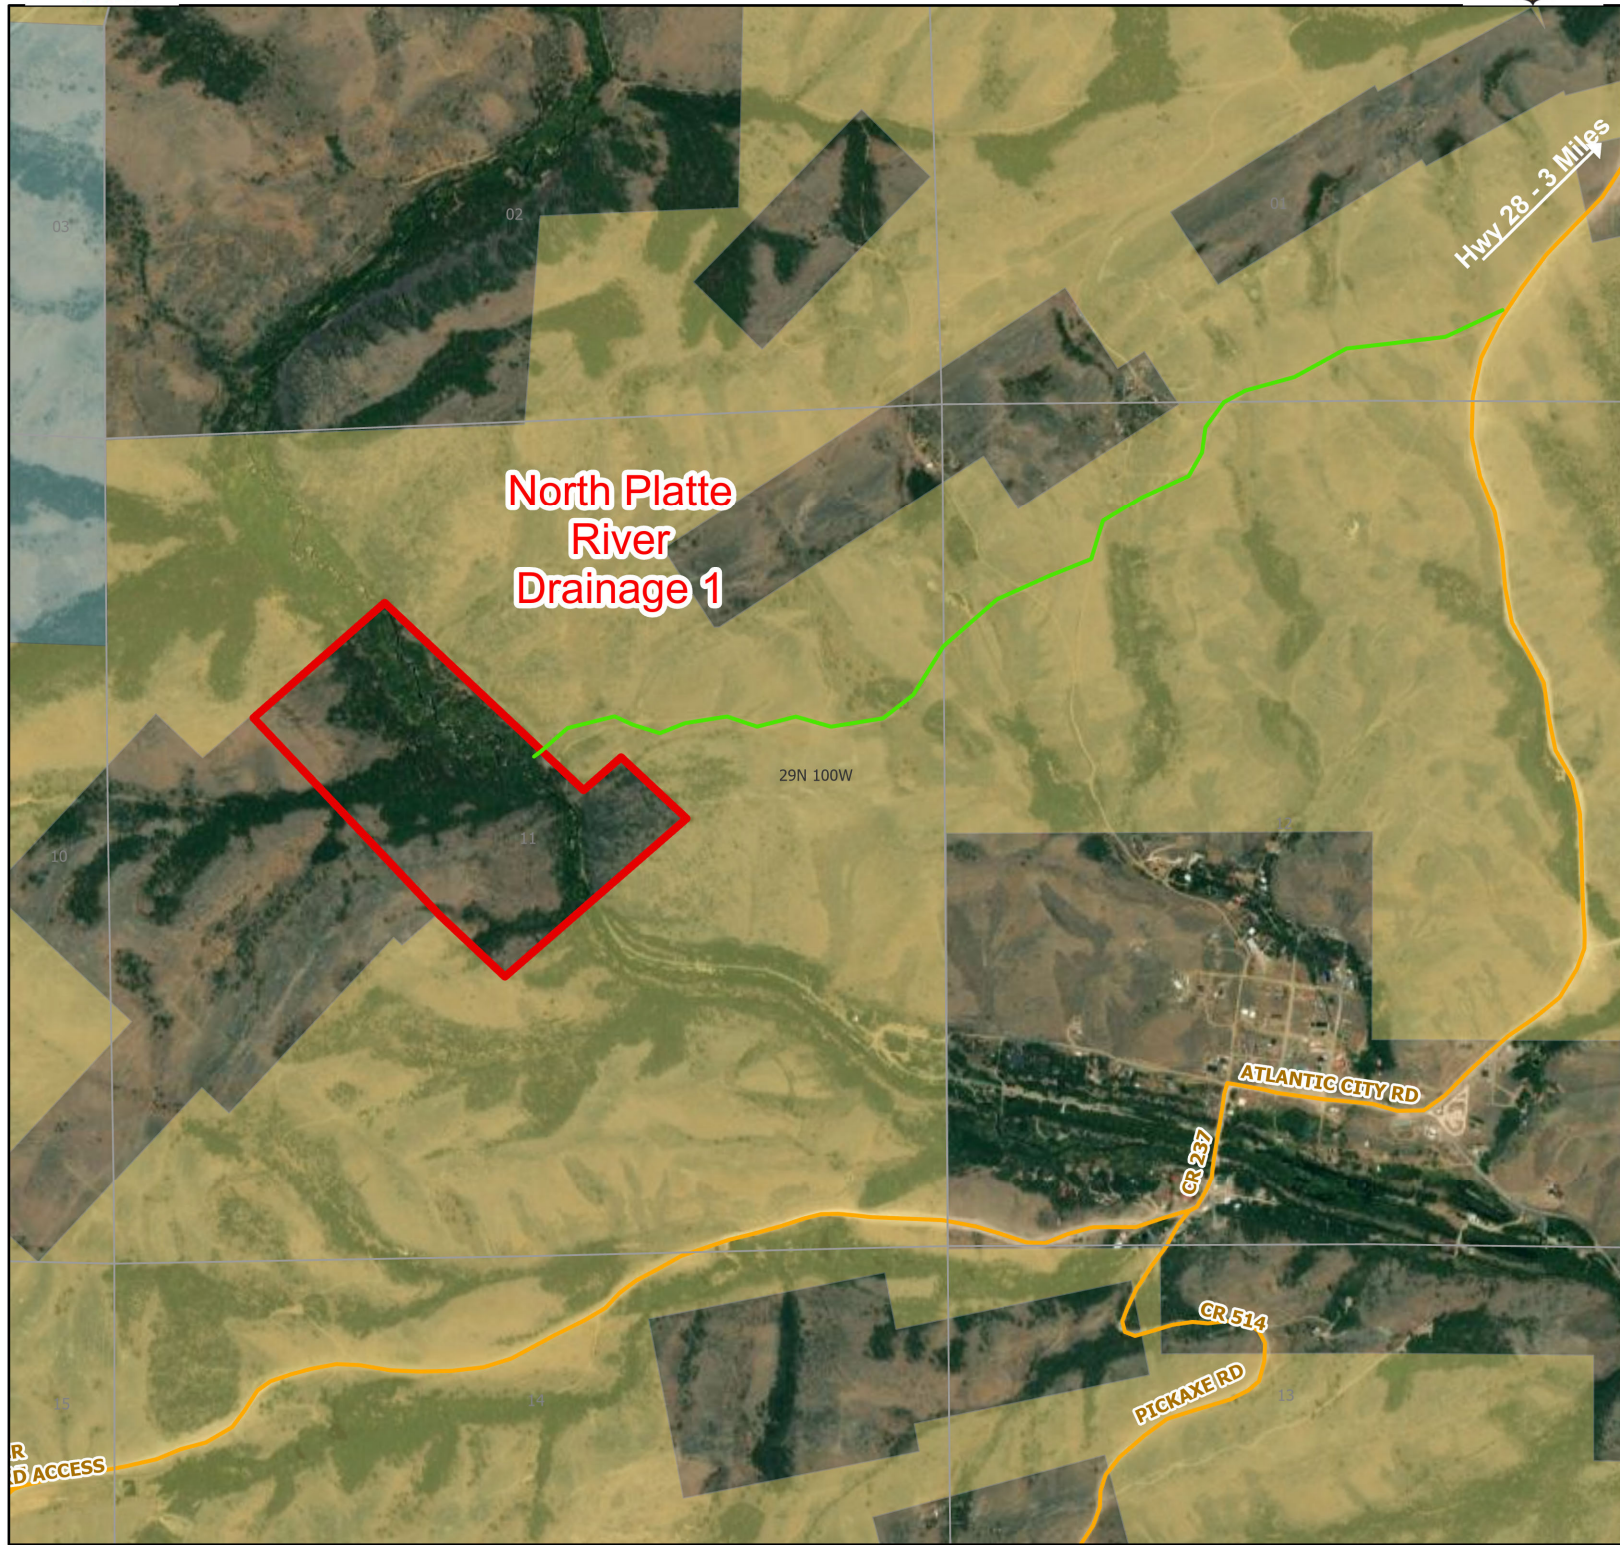

North Platte River 1 Walk-In Fishing Area

Parking	Access Roads	Boundary	CLOSED	State	DOD
Boat Ramp	Roads			BLM	Wyoming Game & Fish Dept.
Road Closed				Forest Service	Private

Water Name: Rock Creek

Species Available: Rainbow Trout, Brook Trout

Special Restrictions: Motorized vehicle access allowed on established roads only.

2024 Fish Season
Access Dates: 01/01 - 12/31

This map is for visual use, assistance and general location only, does not represent a survey, and is not to be used for legal conveyance. Area boundaries are approximate and can change. Signs will mark the actual access boundaries.