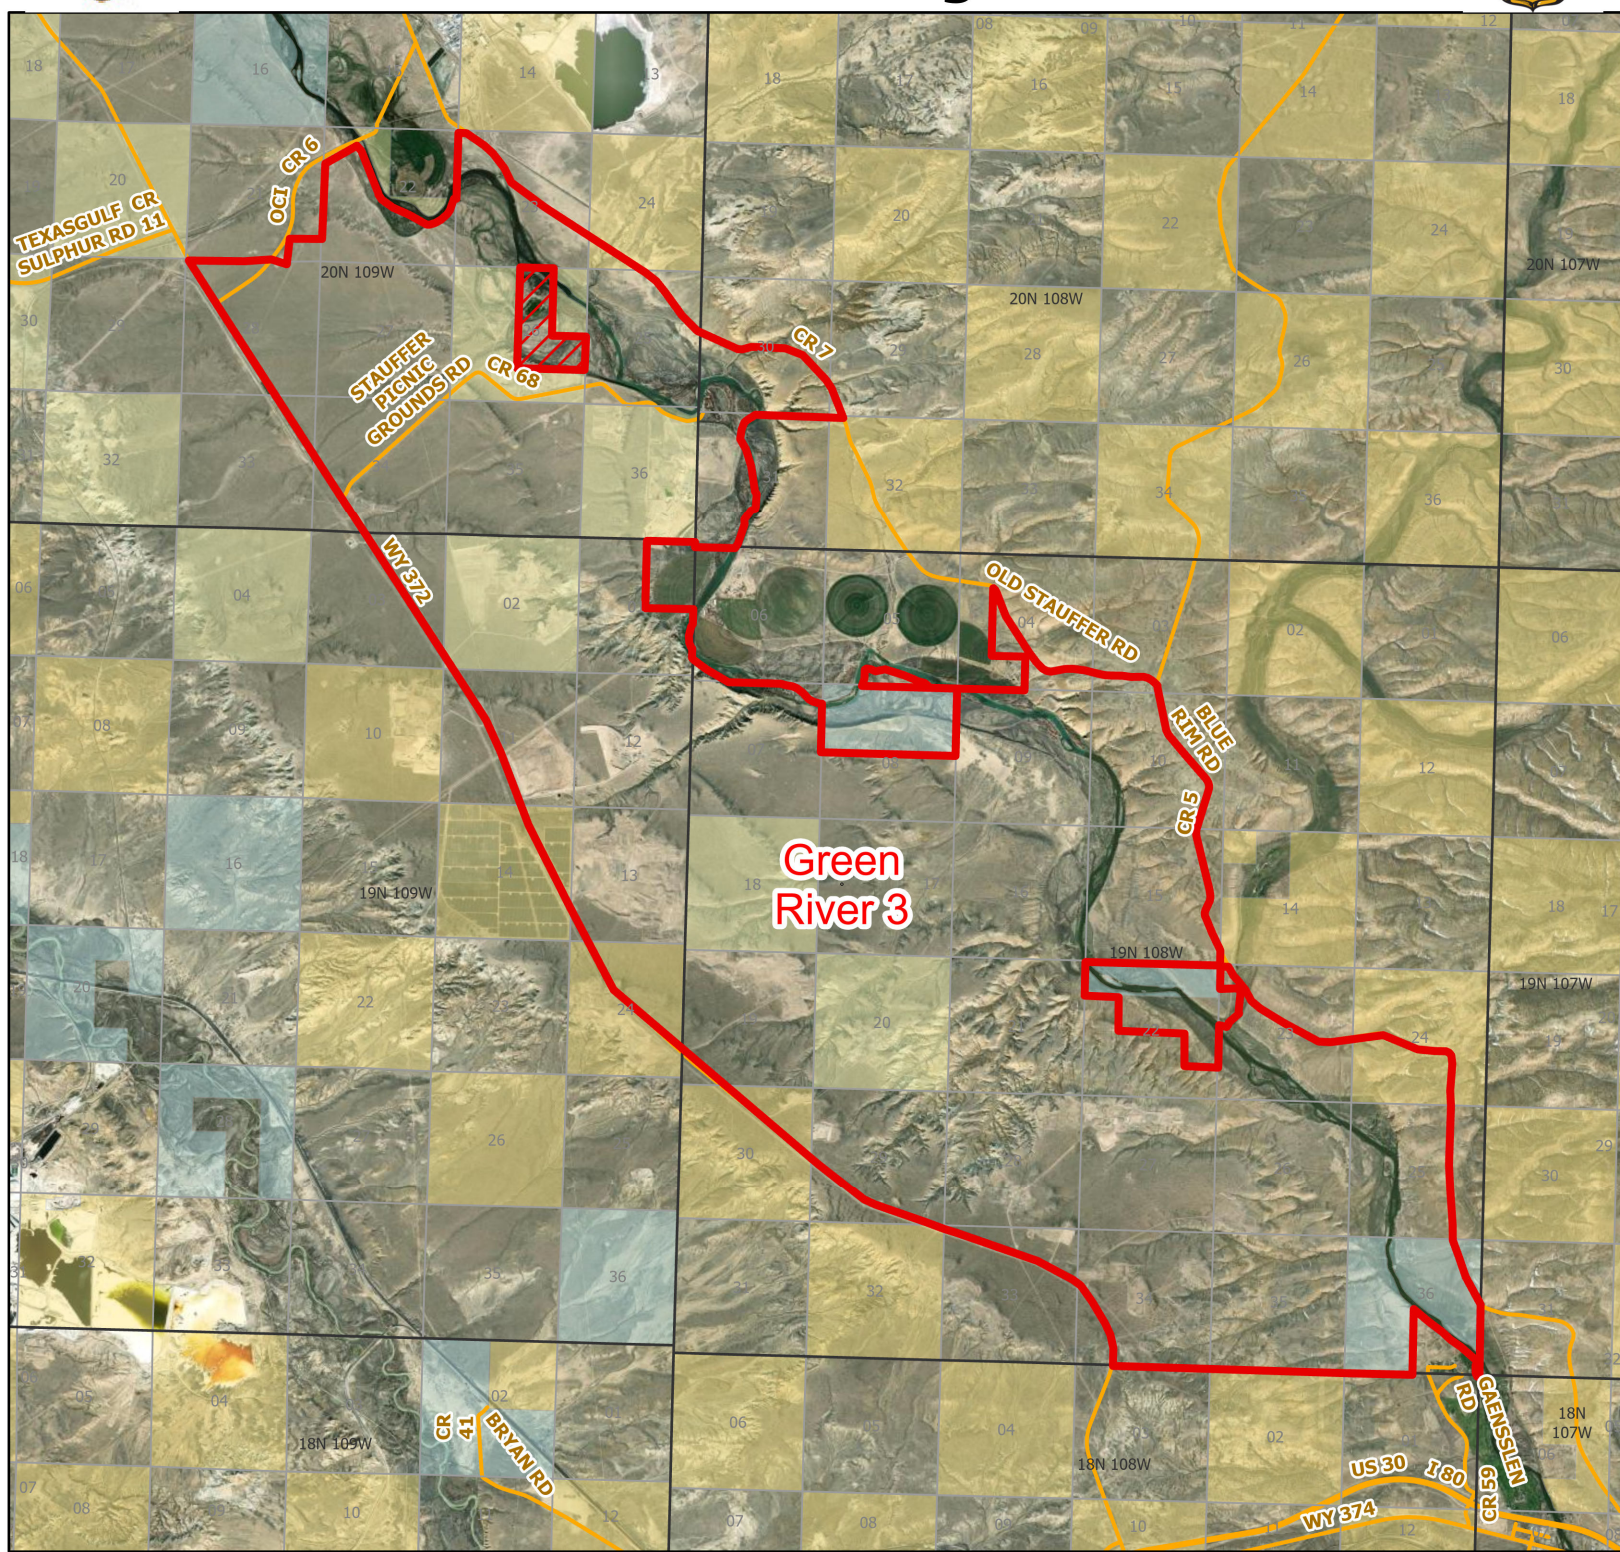

Green River 3 Walk-In Fishing Area

Parking	Access Roads	Boundary	CLOSED	State	DOD
Boat Ramp	Roads			BLM	Wyoming Game & Fish Dept.
Road Closed				Forest Service	Private

Water Name: Green River
 Species Available: Rainbow trout
 Special Restrictions:

2024 Fish Season
 Access Dates: 07/01 - 6/30

This map is for visual use, assistance and general location only, does not represent a survey, and is not to be used for legal conveyance. Area boundaries are approximate and can change. Signs will mark the actual access boundaries.