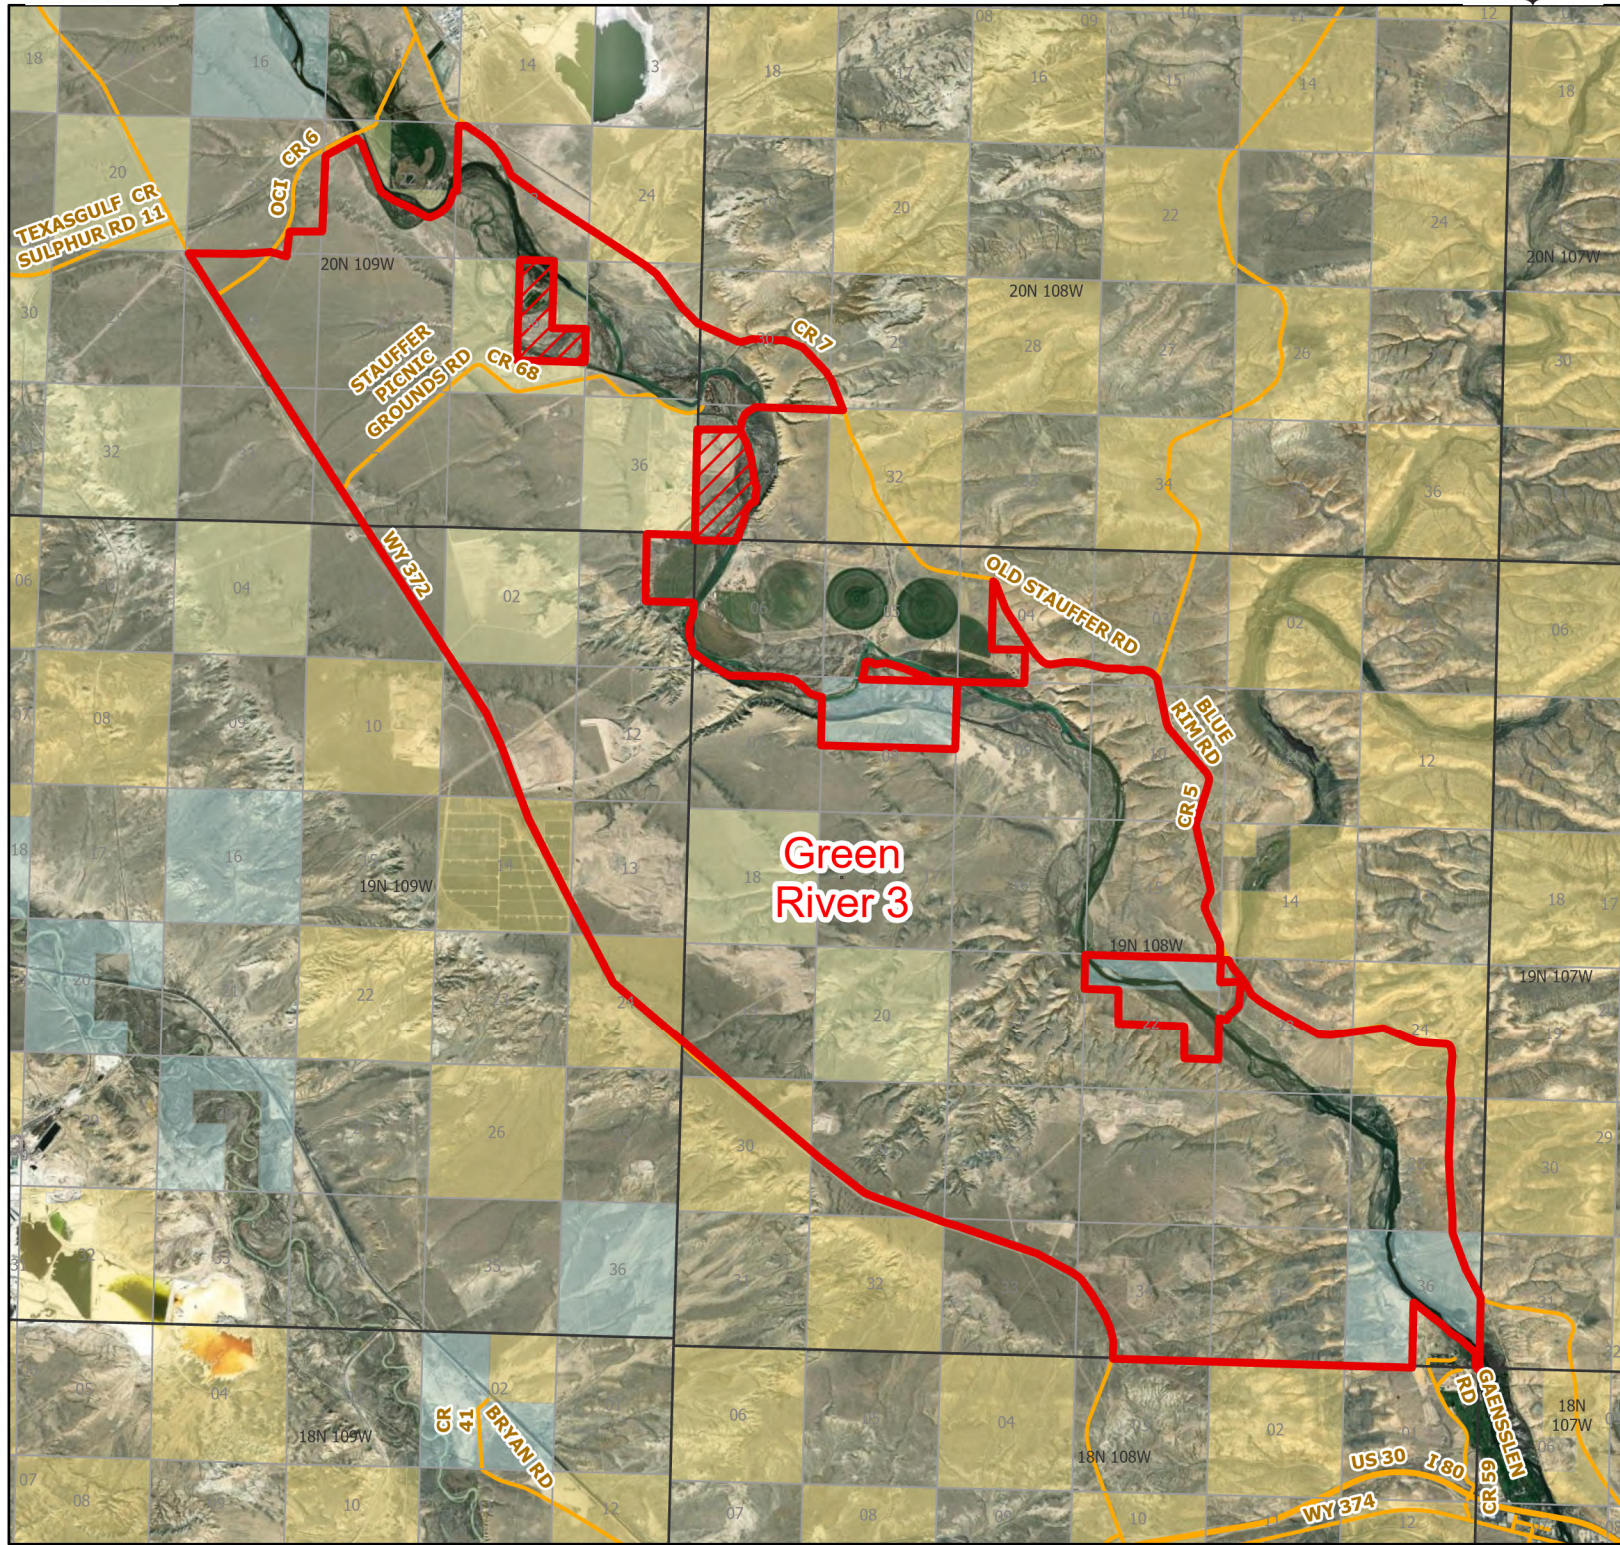

Green River 3 Walk-In Fishing Area

Parking	Access Roads	Boundary	CLOSED	State	DOD
Boat Ramp	Roads			BLM	Wyoming Game & Fish Dept.
Road Closed				Forest Service	Private

Water Name: Green River
 Species Available: Rainbow trout
 Special Restrictions:

2024 Fish Season
 Access Dates: 07/01 - 6/30

This map is for visual use, assistance and general location only, does not represent a survey, and is not to be used for legal conveyance. Area boundaries are approximate and can change. Signs will mark the actual access boundaries.