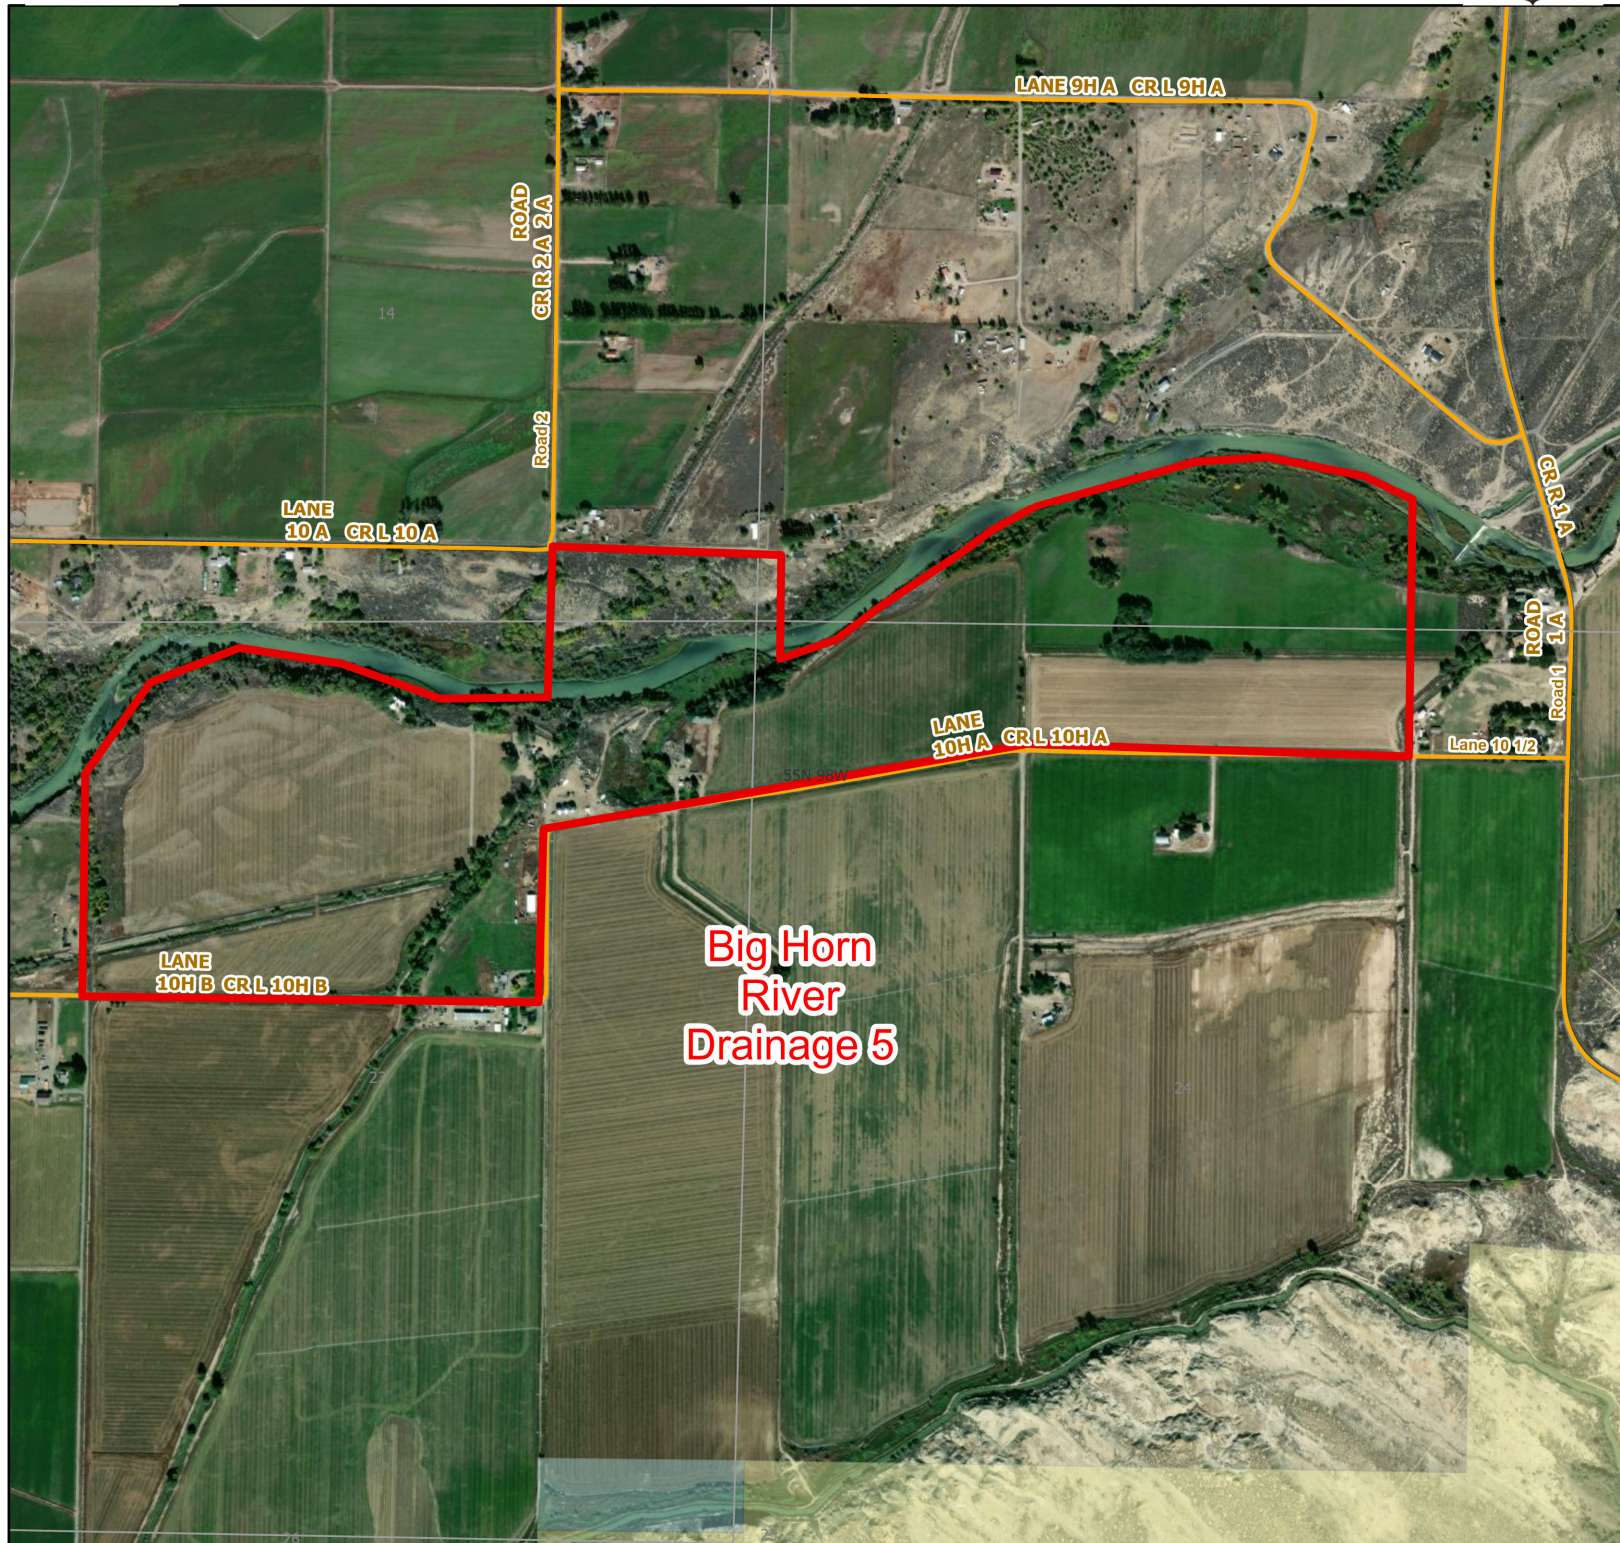

Big Horn River 5 Walk-In Fishing Area

Parking	Access Roads	Boundary	CLOSED	State	DOD
Boat Ramp	Roads			BLM	Wyoming Game & Fish Dept.
Road Closed				Forest Service	Private

Water Name: Shoshone River

Species Available: Bear River Cutthroat, Brown Trout, Rainbow Trout

Special Restrictions:

2024 Fish Season
Access Dates: 01/01 - 12/31

This map is for visual use, assistance and general location only, does not represent a survey, and is not to be used for legal conveyance. Area boundaries are approximate and can change. Signs will mark the actual access boundaries.