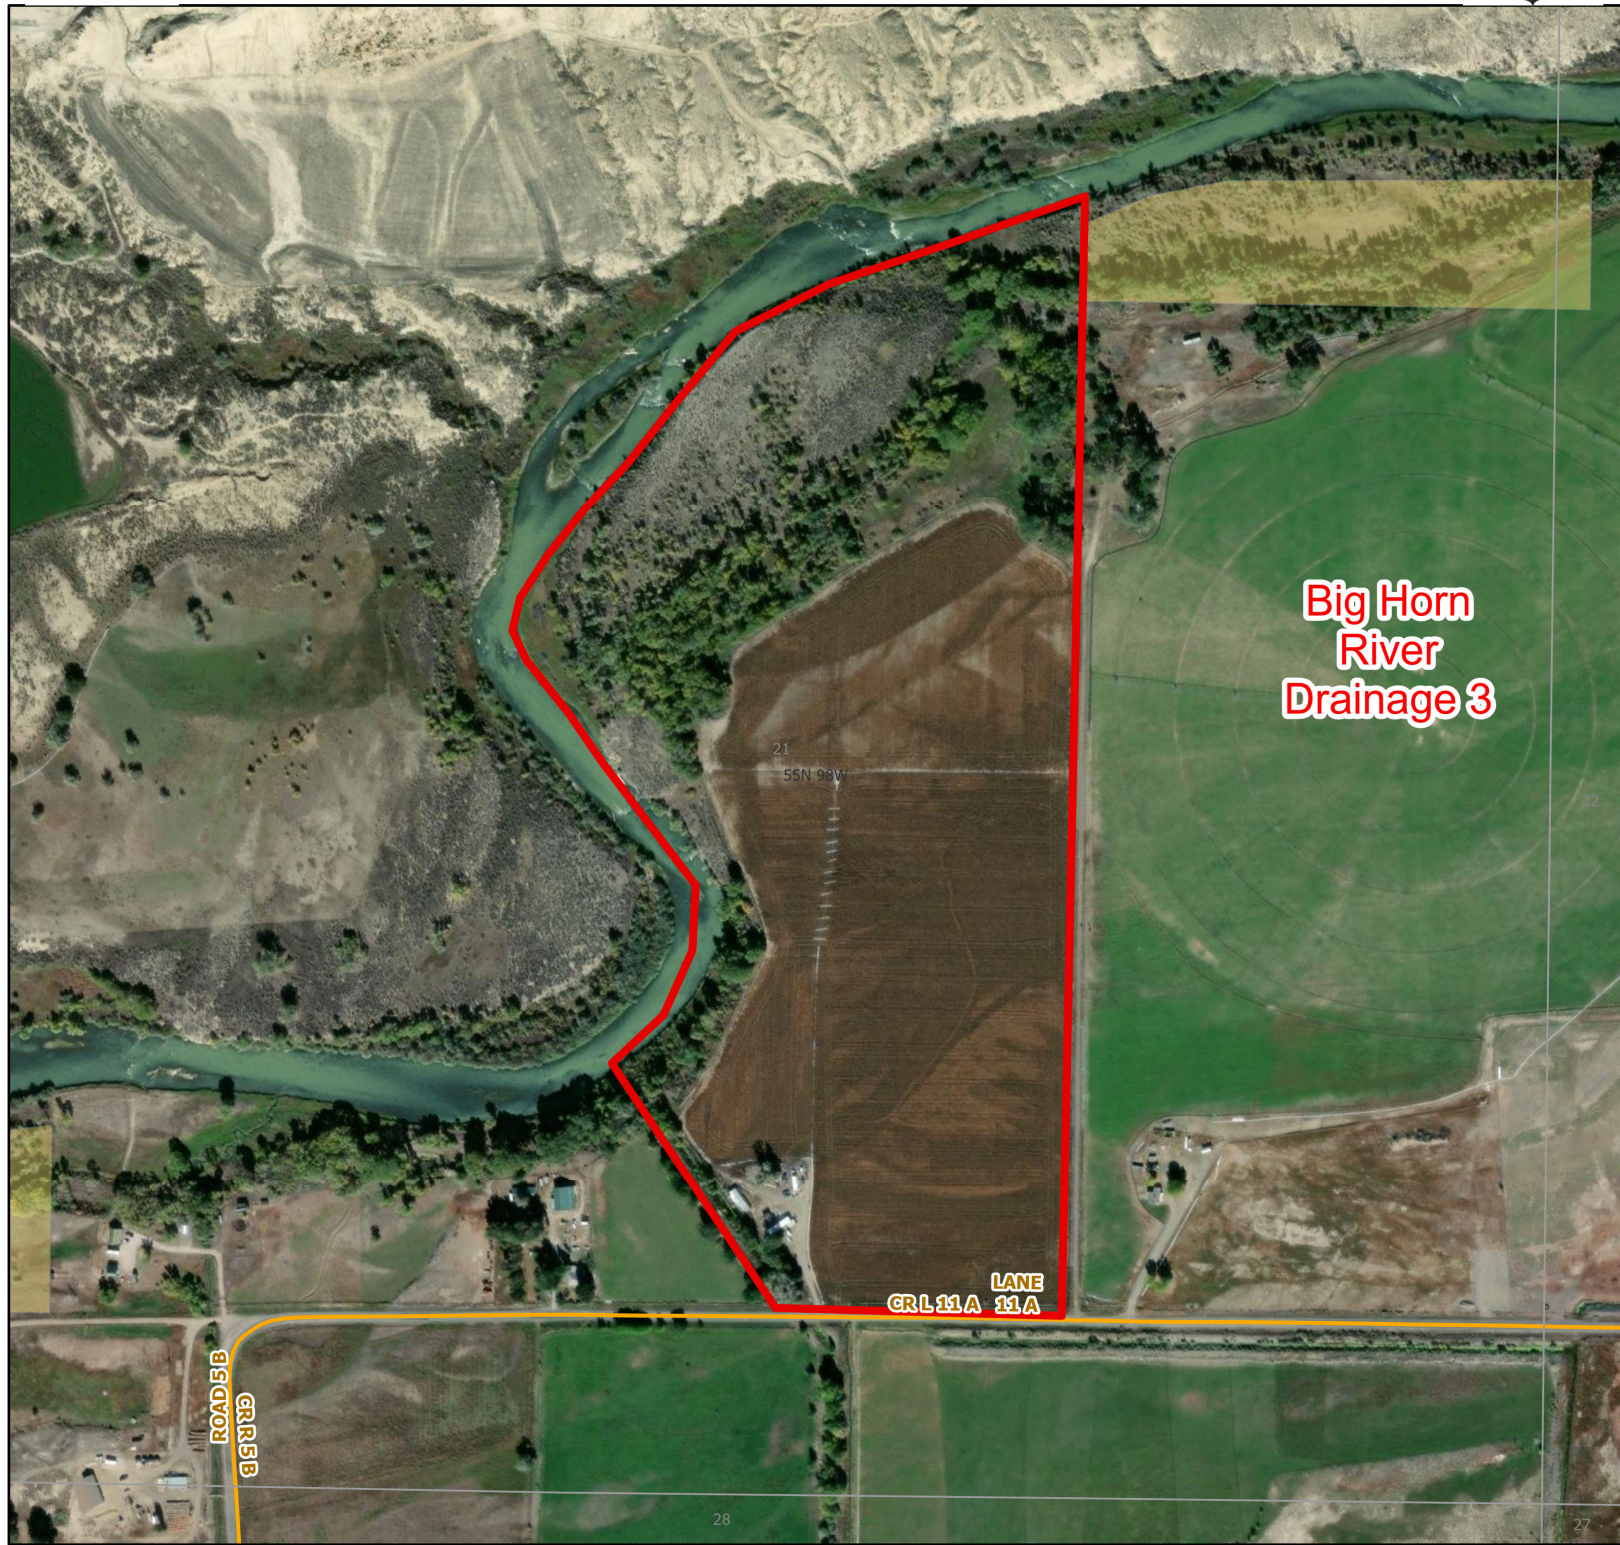

Big Horn River 3 Walk-In Fishing Area

Parking	Access Roads	Boundary	CLOSED	State	DOD
Boat Ramp	Roads			BLM	Wyoming Game & Fish Dept.
Road Closed				Forest Service	Private

Water Name: Shoshone River

Species Available: Bear River Cutthroat, Brown Trout, Rainbow Trout

Special Restrictions:

2024 Fish Season
Access Dates: 01/01 - 12/31

This map is for visual use, assistance and general location only, does not represent a survey, and is not to be used for legal conveyance. Area boundaries are approximate and can change. Signs will mark the actual access boundaries.