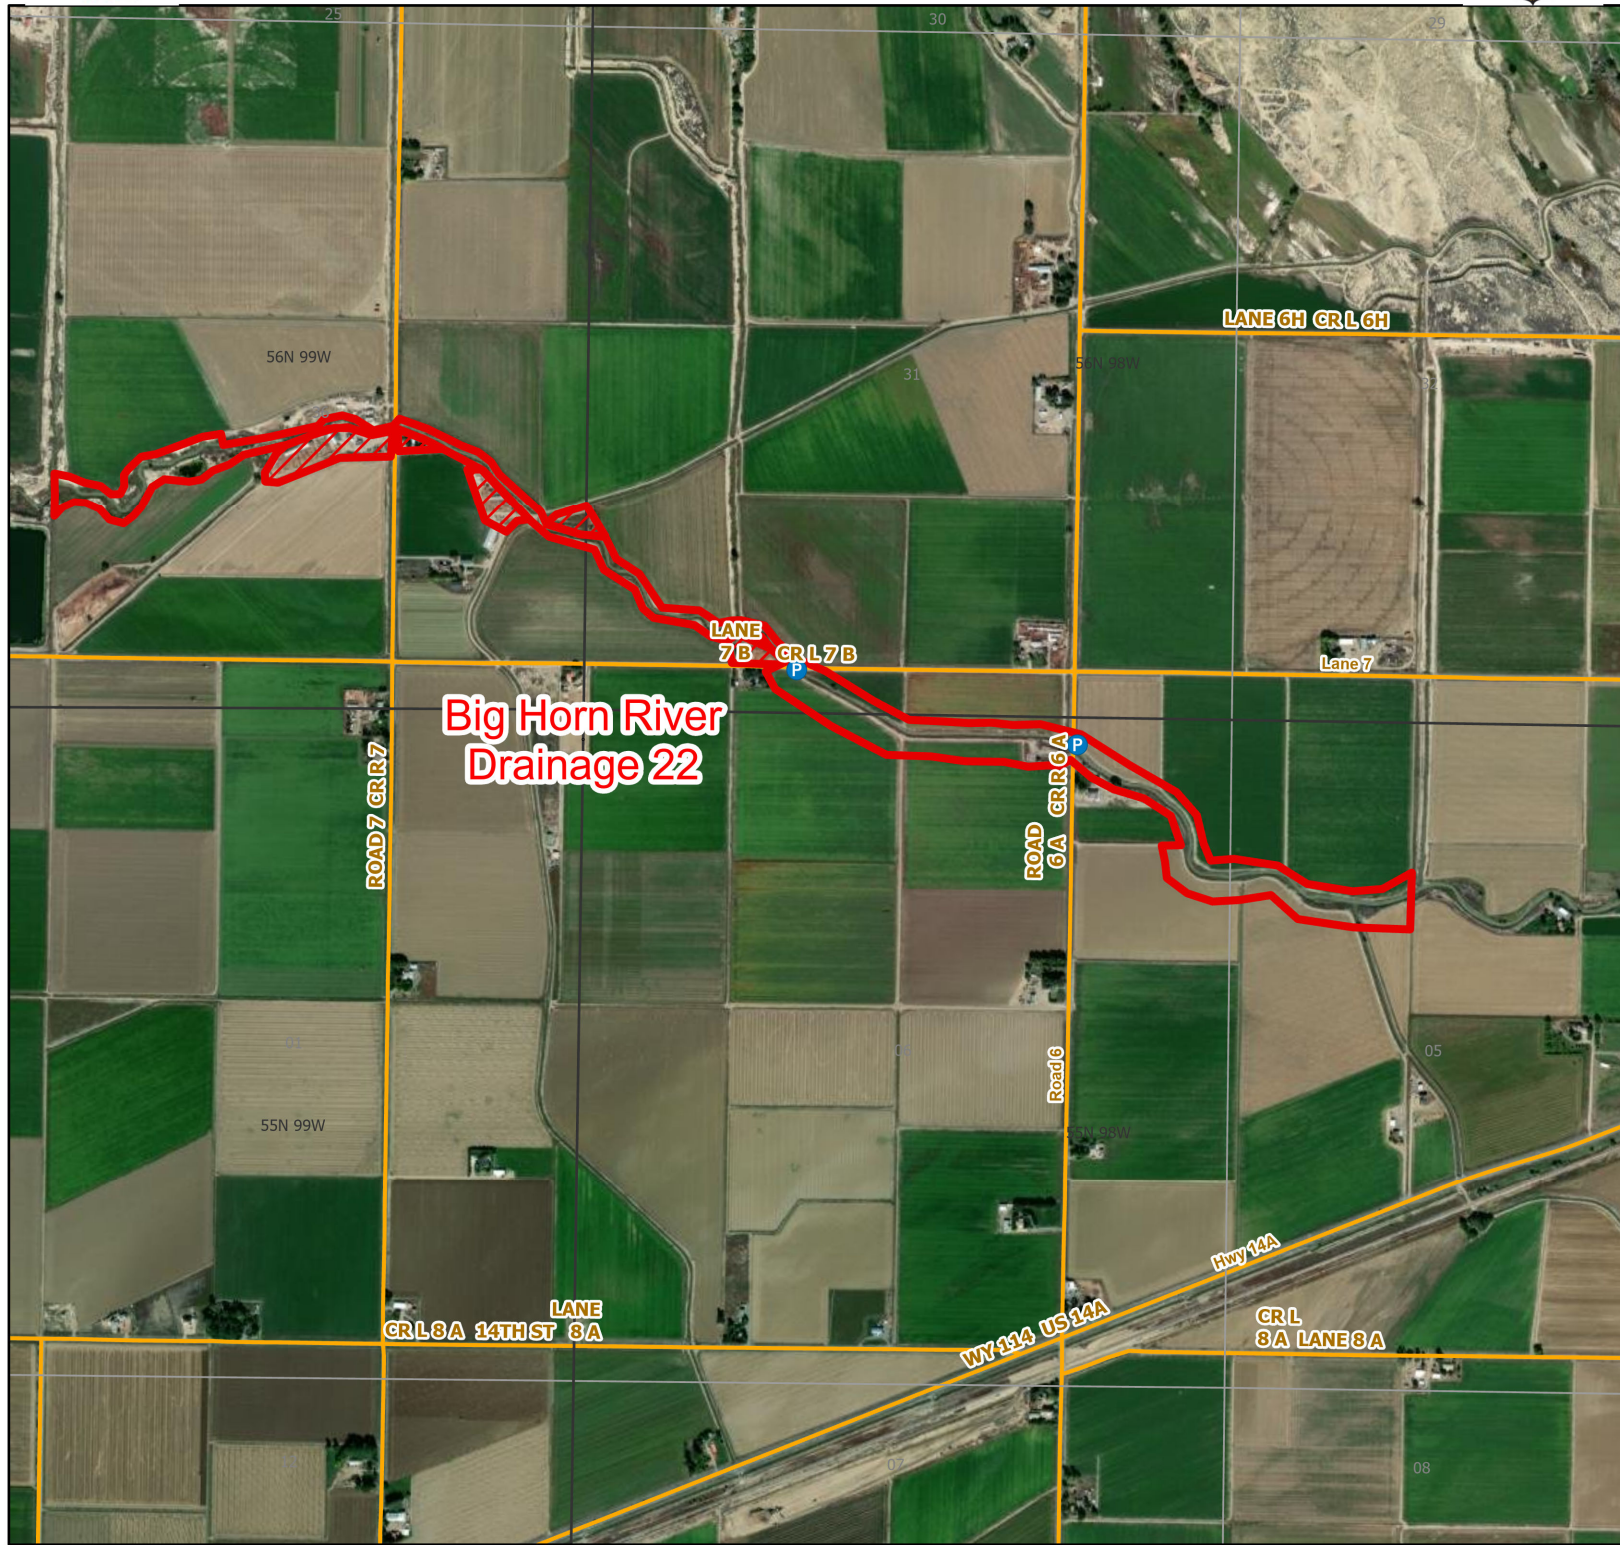

Big Horn River 22 Walk-In Fishing Area

Parking	Access Roads	Boundary	CLOSED	State	DOD
Boat Ramp	Roads			BLM	Wyoming Game & Fish Dept.
Road Closed				Forest Service	Private

Water Name: Bitter Creek
 Species Available: Brown Trout, Rainbow Trout
 Special Restrictions: Parking along county road only. North bank access ONLY, please refer to map.

2024 Fish Season
 Access Dates: 01/01 - 12/31

This map is for visual use, assistance and general location only, does not represent a survey, and is not to be used for legal conveyance. Area boundaries are approximate and can change. Signs will mark the actual access boundaries.