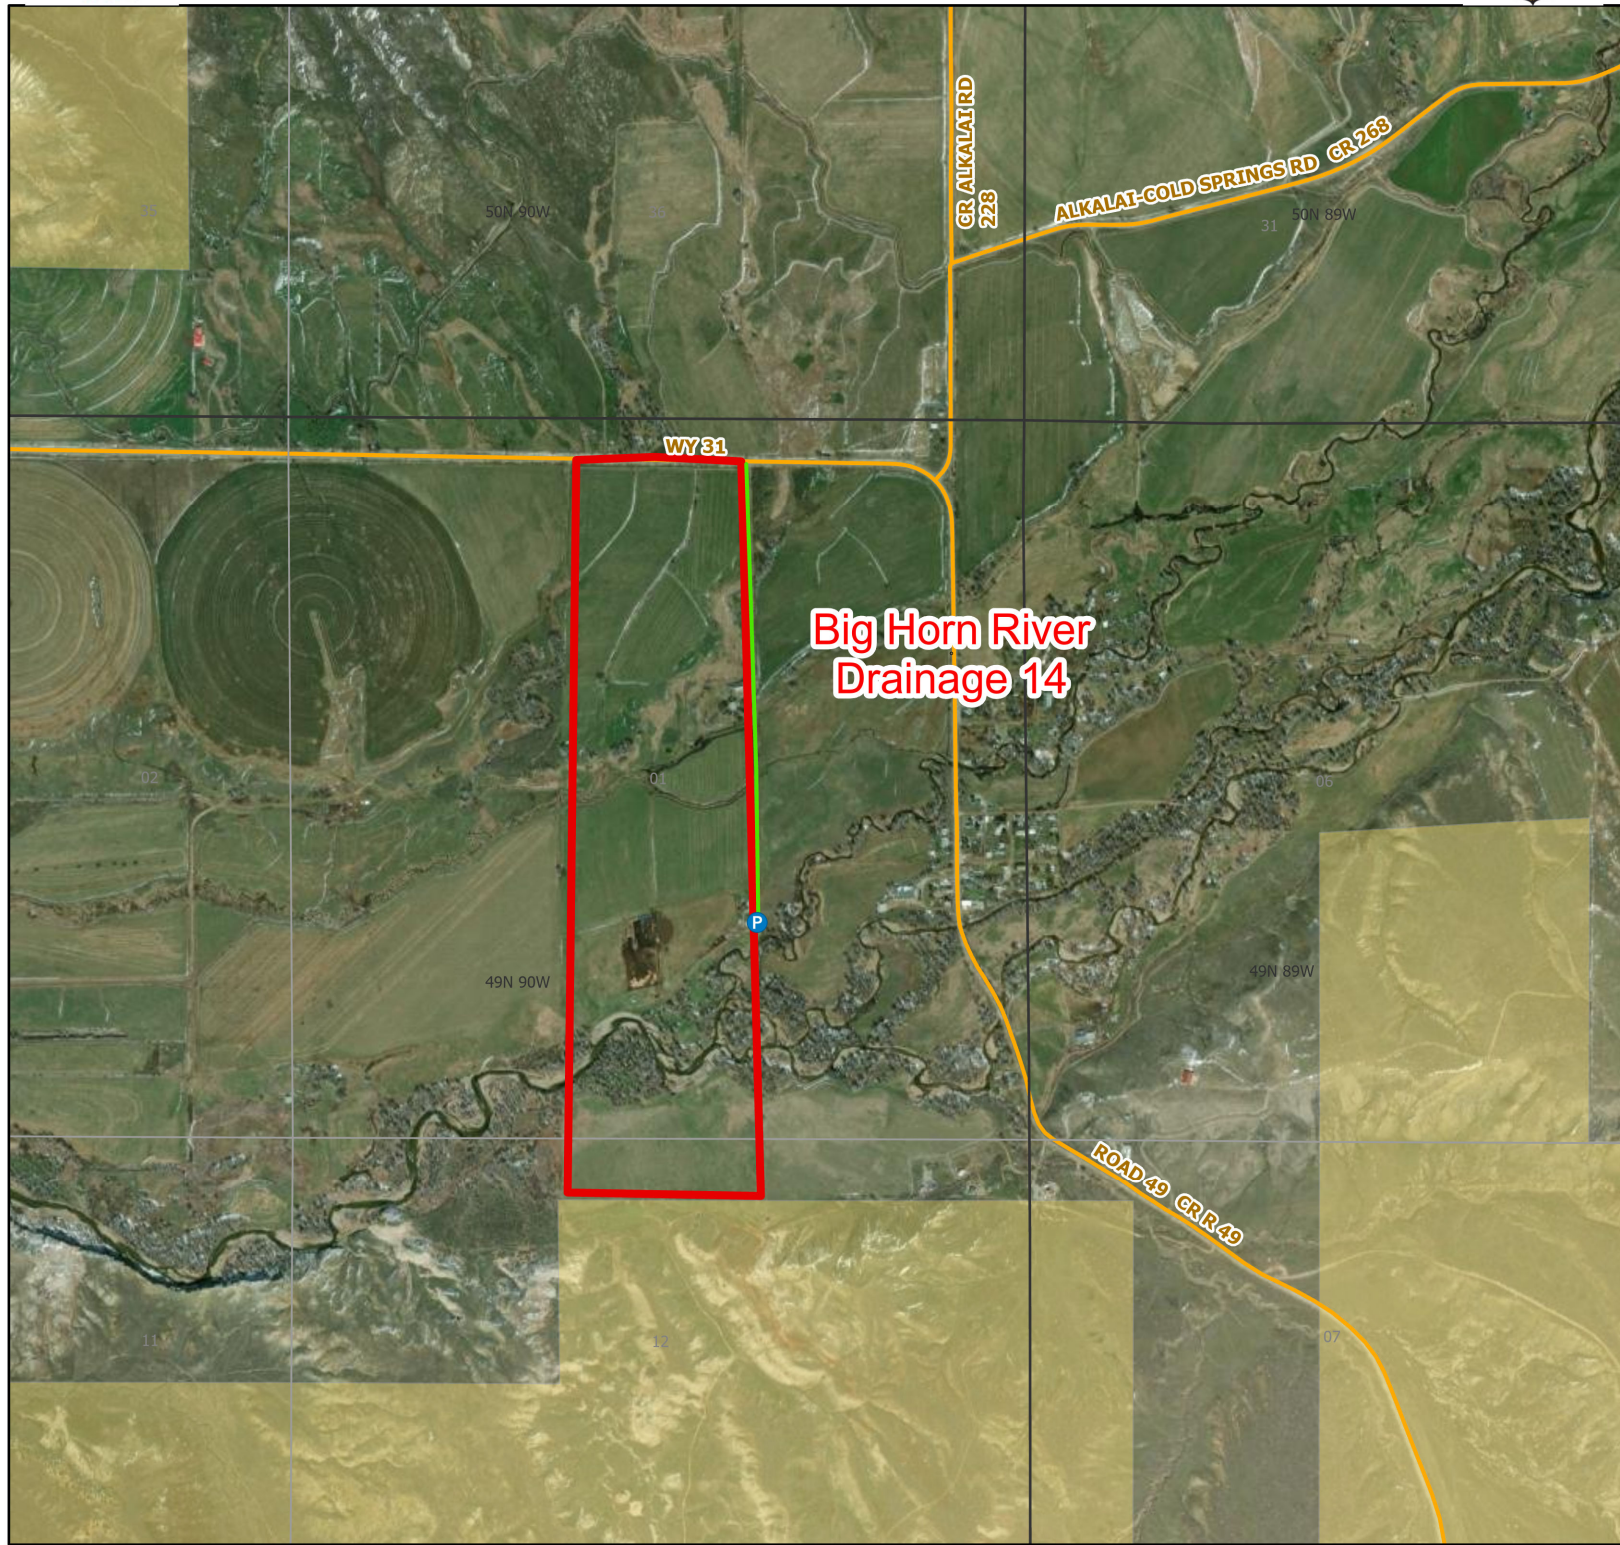

Big Horn River 14 Walk-In Fishing Area

Parking	Access Roads	Boundary	CLOSED	State	DOD
Boat Ramp	Roads			BLM	Wyoming Game & Fish Dept.
Road Closed				Forest Service	Private

Water Name: Paint Rock Creek/Laddie Creek
 Species Available: Brown Trout, Rainbow Trout
 Special Restrictions: All vehicles must park in designated parking areas only. Motorized vehicle access limited to designated roads only. Designated roads are marked with a white arrow.

2024 Fish Season
 Access Dates: 01/01 - 12/31

This map is for visual use, assistance and general location only, does not represent a survey, and is not to be used for legal conveyance. Area boundaries are approximate and can change. Signs will mark the actual access boundaries.