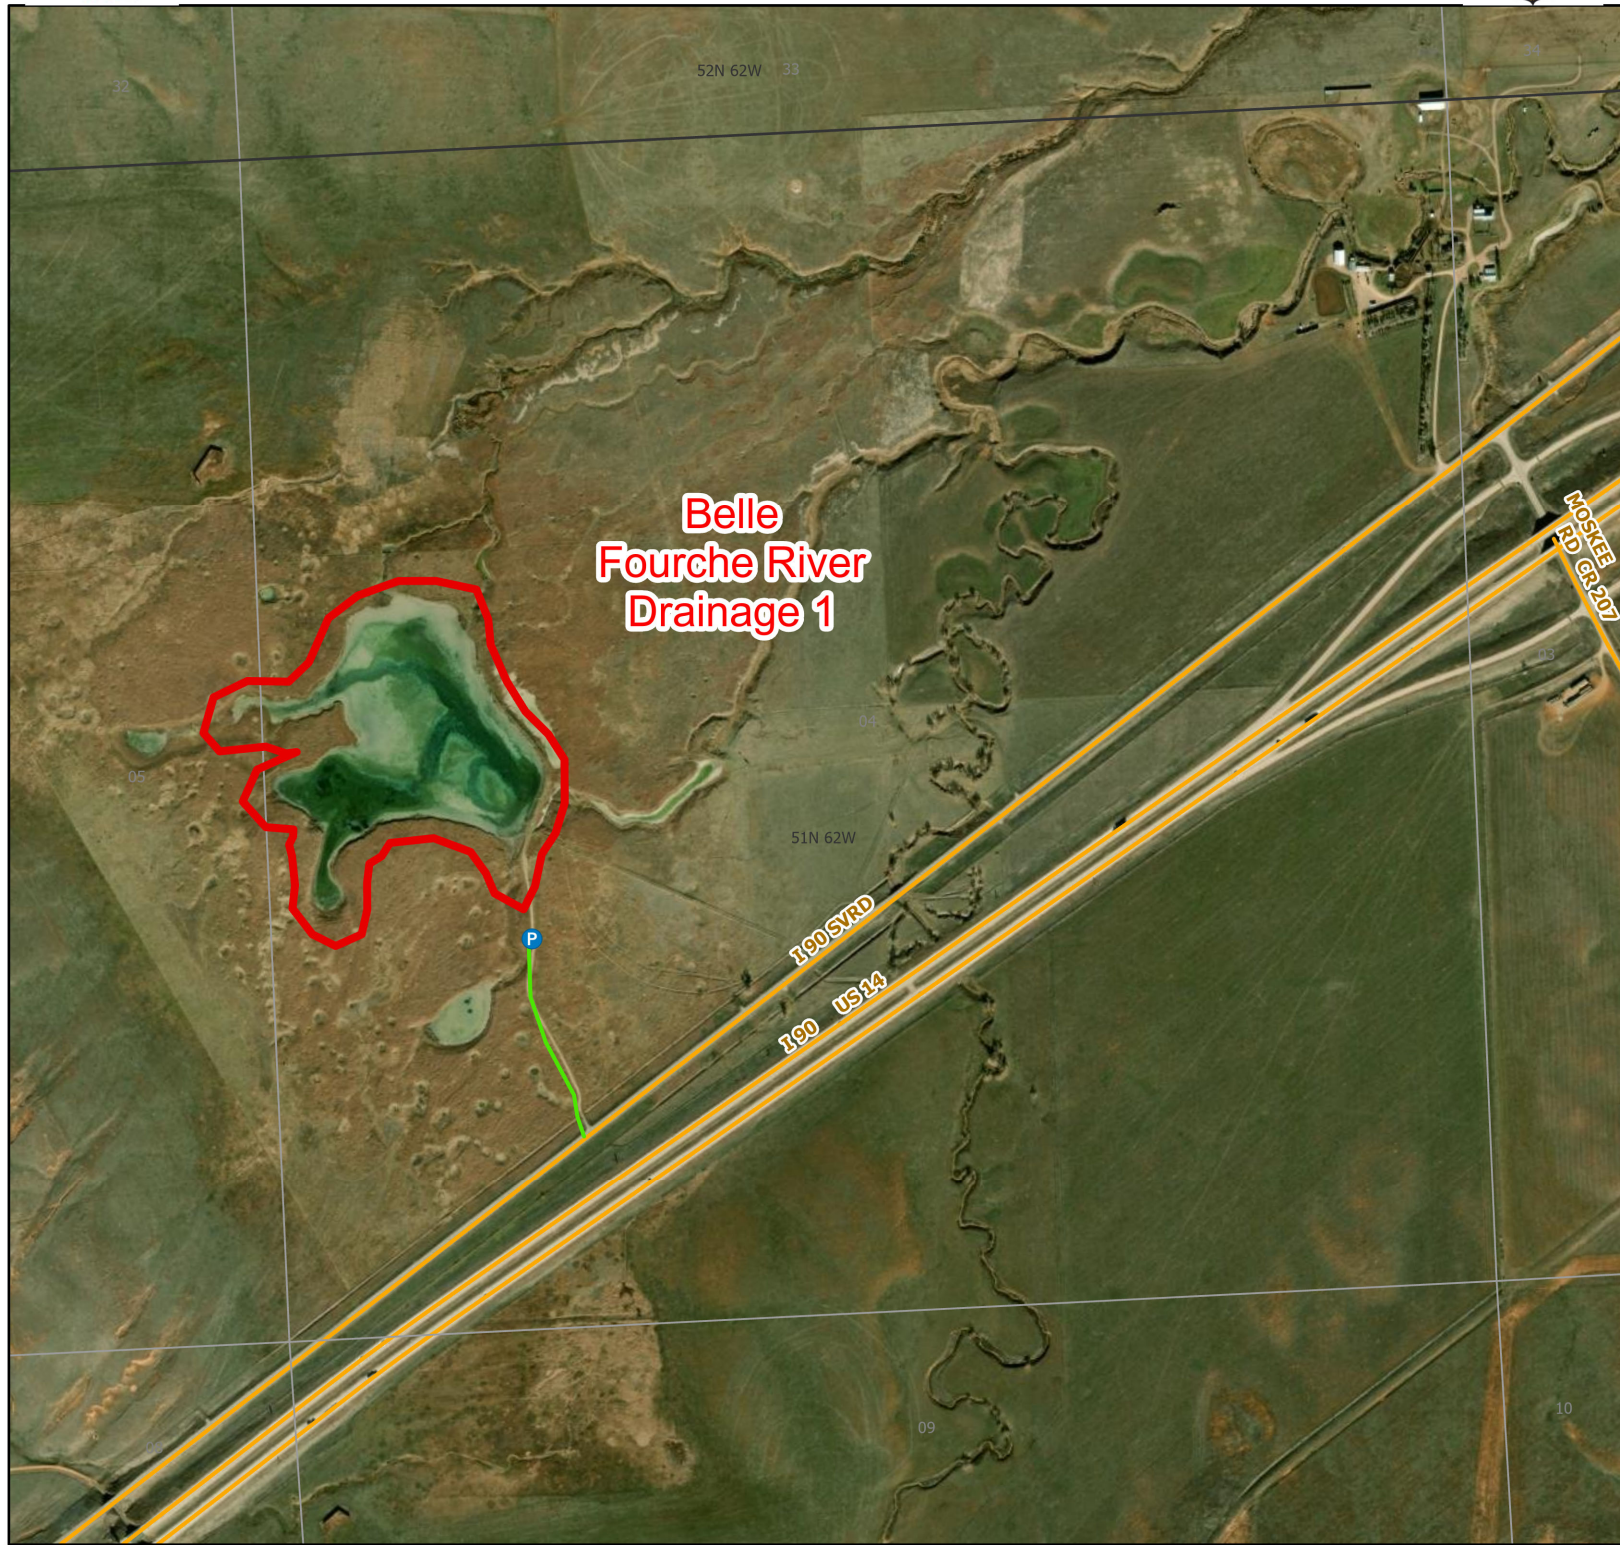

Belle Fourche River 1 Walk-In Fishing Area

Parking	Access Roads	Boundary	CLOSED	State	DOD
Boat Ramp	Roads			BLM	Wyoming Game & Fish Dept.
Road Closed				Forest Service	Private

Water Name: Medicine Lake

Species Available: Brook Trout, Rainbow Trout, Cutthroat Trout

Special Restrictions: No ice fishing is permitted. Vehicles must stay off dam.

2024 Fish Season
Access Dates: 01/01 - 12/31

This map is for visual use, assistance and general location only, does not represent a survey, and is not to be used for legal conveyance. Area boundaries are approximate and can change. Signs will mark the actual access boundaries.