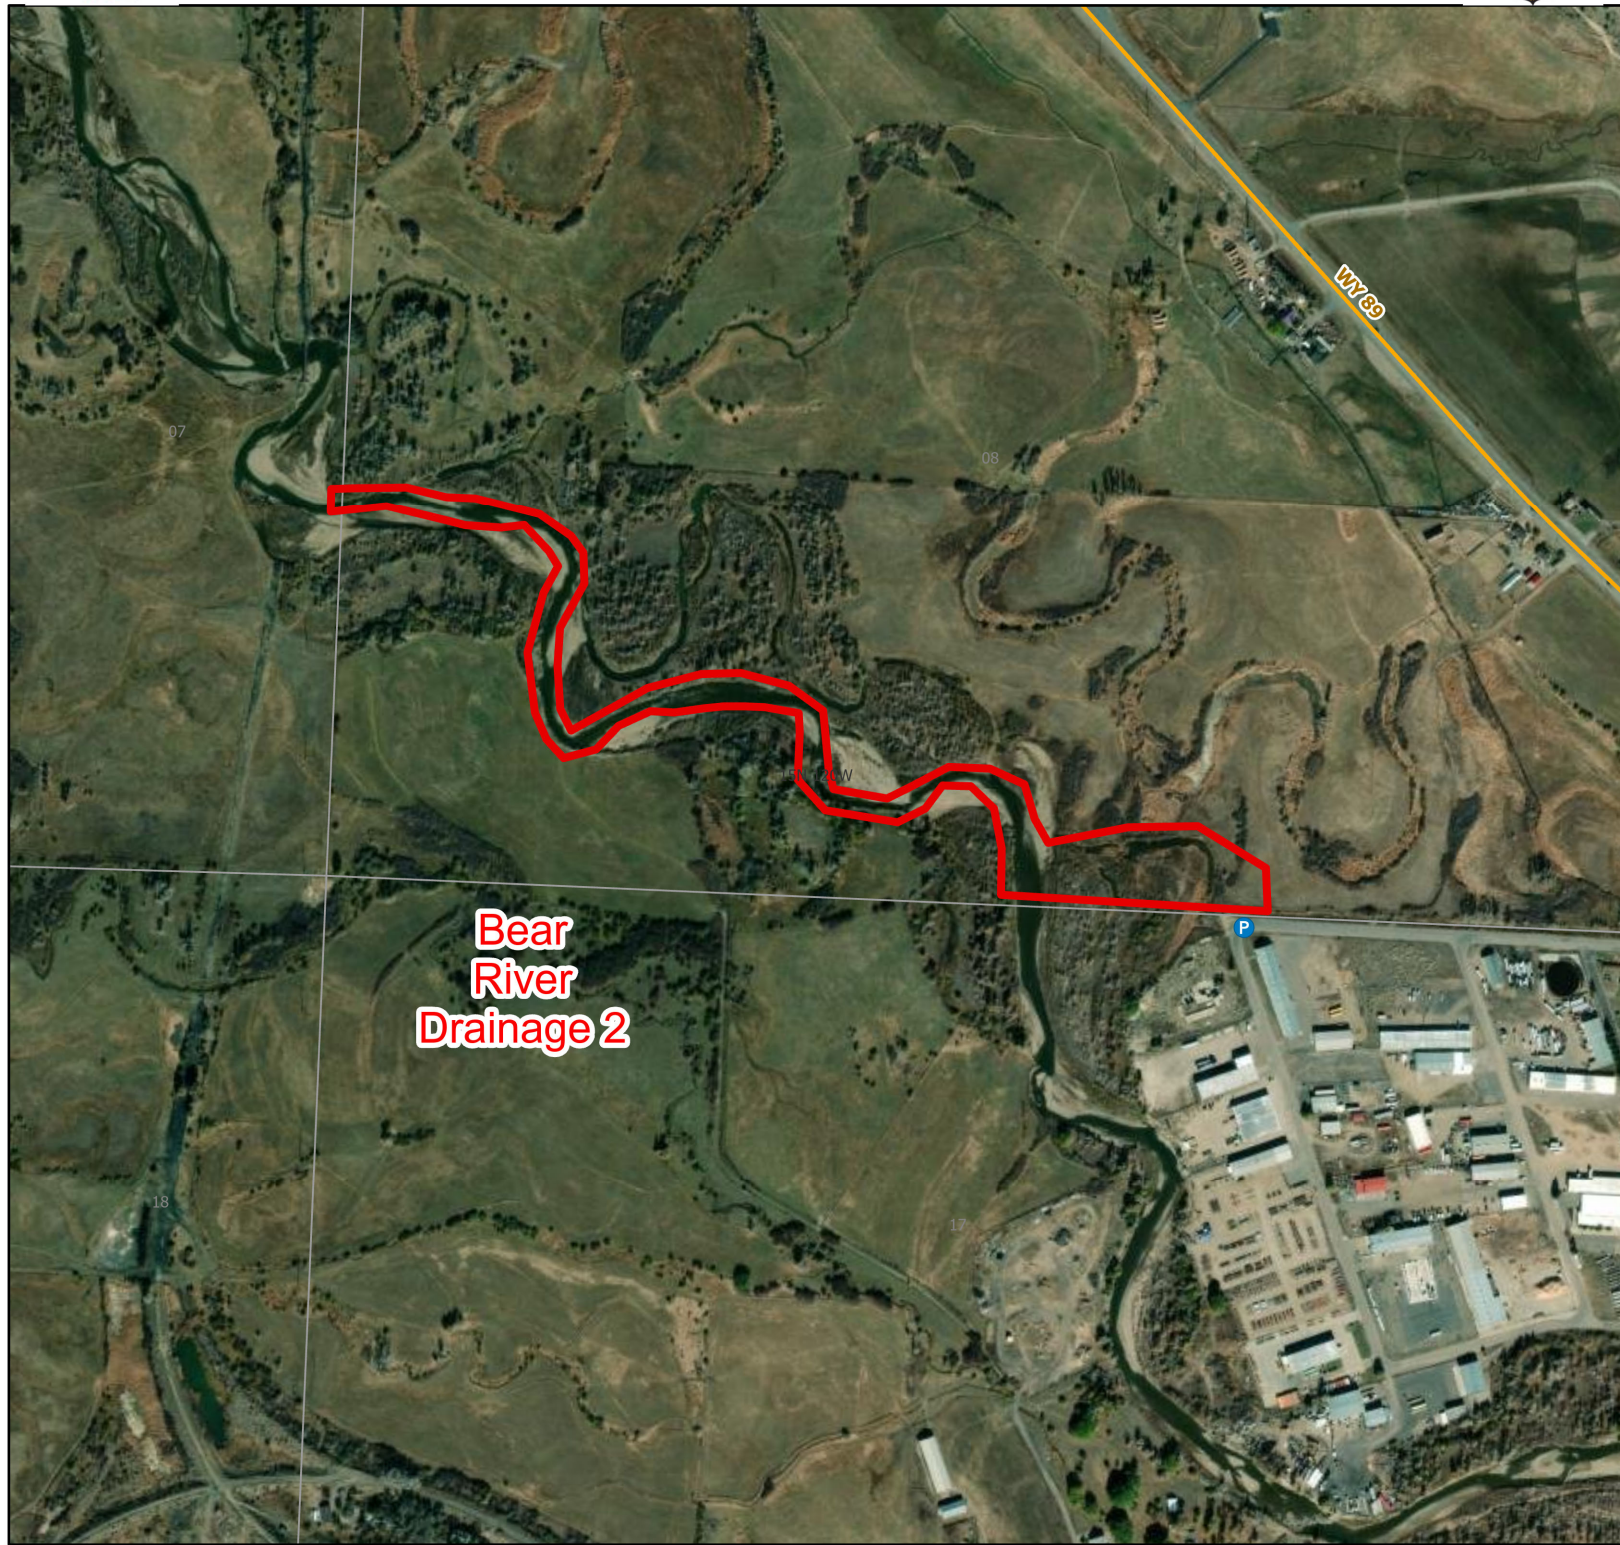

Bear River 2 Walk-In Fishing Area

**Bear
River
Drainage 2**

- | | | | | | |
|-------------|--------------|----------|--------|----------------|---------------------------|
| Parking | Access Roads | Boundary | CLOSED | State | DOD |
| Boat Ramp | Roads | | | BLM | Wyoming Game & Fish Dept. |
| Road Closed | | | | Forest Service | Private |

Water Name: Bear River

2024 Fish Season
Access Dates: 07/01 - 6/30

Species Available: Bear River Cutthroat, Snake River Cutthroat, Whitefish

Special Restrictions:

This map is for visual use, assistance and general location only, does not represent a survey, and is not to be used for legal conveyance. Area boundaries are approximate and can change. Signs will mark the actual access boundaries.