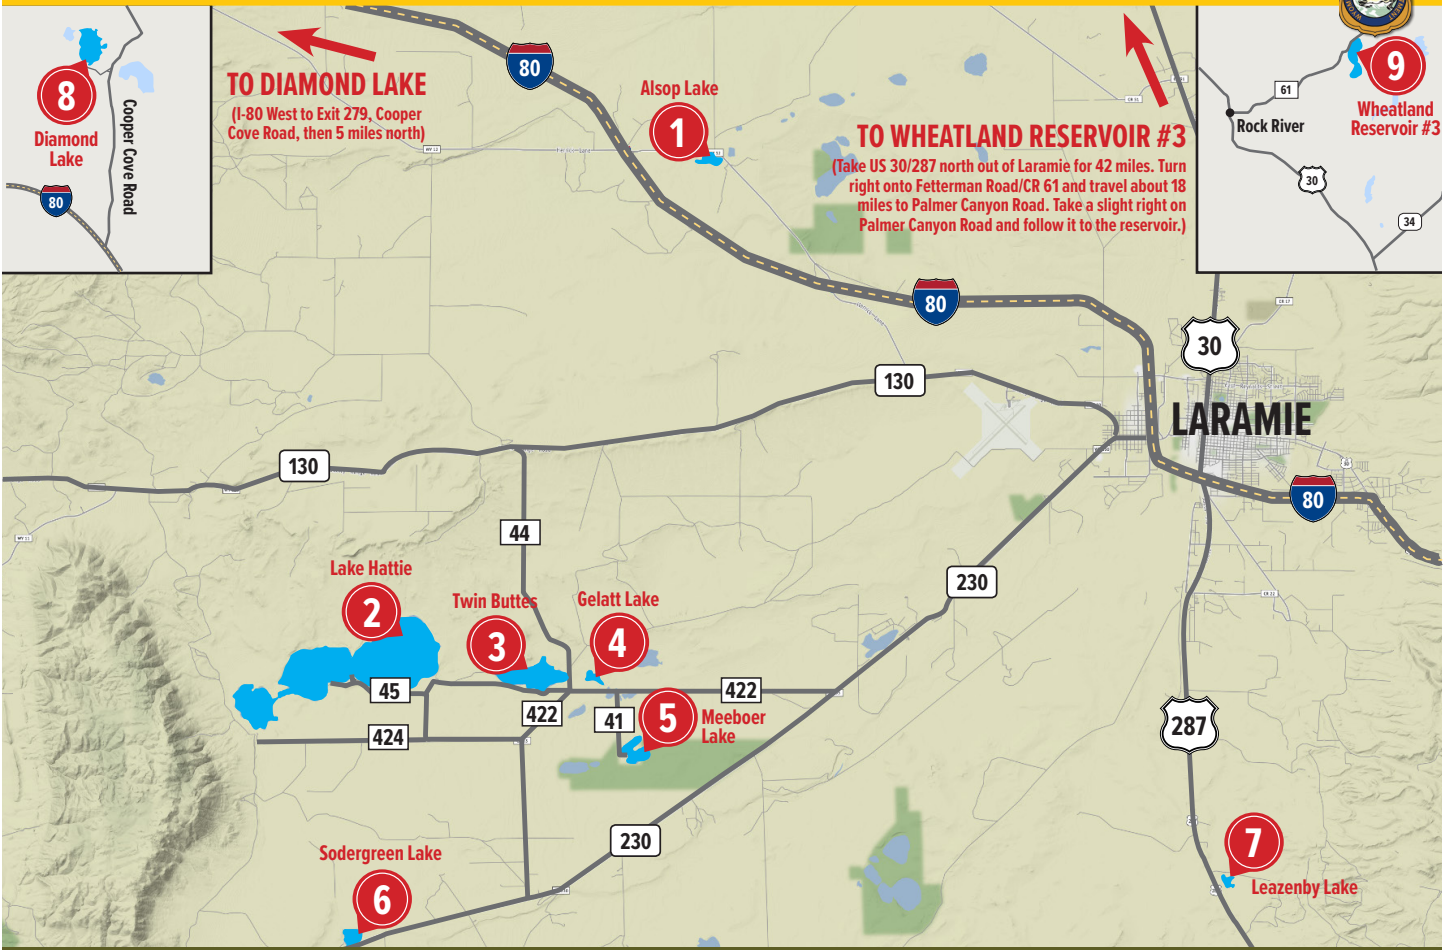

LARAMIE AREA FISHING LAKES

WYOMING GAME AND FISH

WHAT YOU CAN CATCH

- 1 ALSOP LAKE**
Rainbow Trout, Cutthroat Trout, Arctic Grayling
- 2 LAKE HATTIE**
Rainbow Trout, Brown Trout, Kokanee Salmon, Bear River Cutthroat Trout, Yellow Perch
- 3 TWIN BUTTES**
Rainbow Trout, Brown Trout, Bear River Cutthroat Trout
- 4 GELATT LAKE**
Rainbow Trout, Snake River Cutthroat Trout, Arctic Grayling
- 5 MEEBOER LAKE**
Rainbow Trout, Snake River Cutthroat Trout
- 6 SODERGREEN LAKE**
Rainbow Trout, Cutthroat Trout, Brown Trout
- 7 LEAZENBY LAKE**
Rainbow Trout, Cutthroat Trout
- 8 DIAMOND LAKE**
Rainbow Trout, Brook Trout, Yellowstone Cutthroat Trout, Snake River Cutthroat, Bear River Cutthroat Trout
- 9 WHEATLAND RESERVOIR #3**
Rainbow Trout, Cutthroat trout, Brown trout, Walleye

KNOW YOUR FISH

Map layer by Stamen Design. Data by OpenStreetMap.