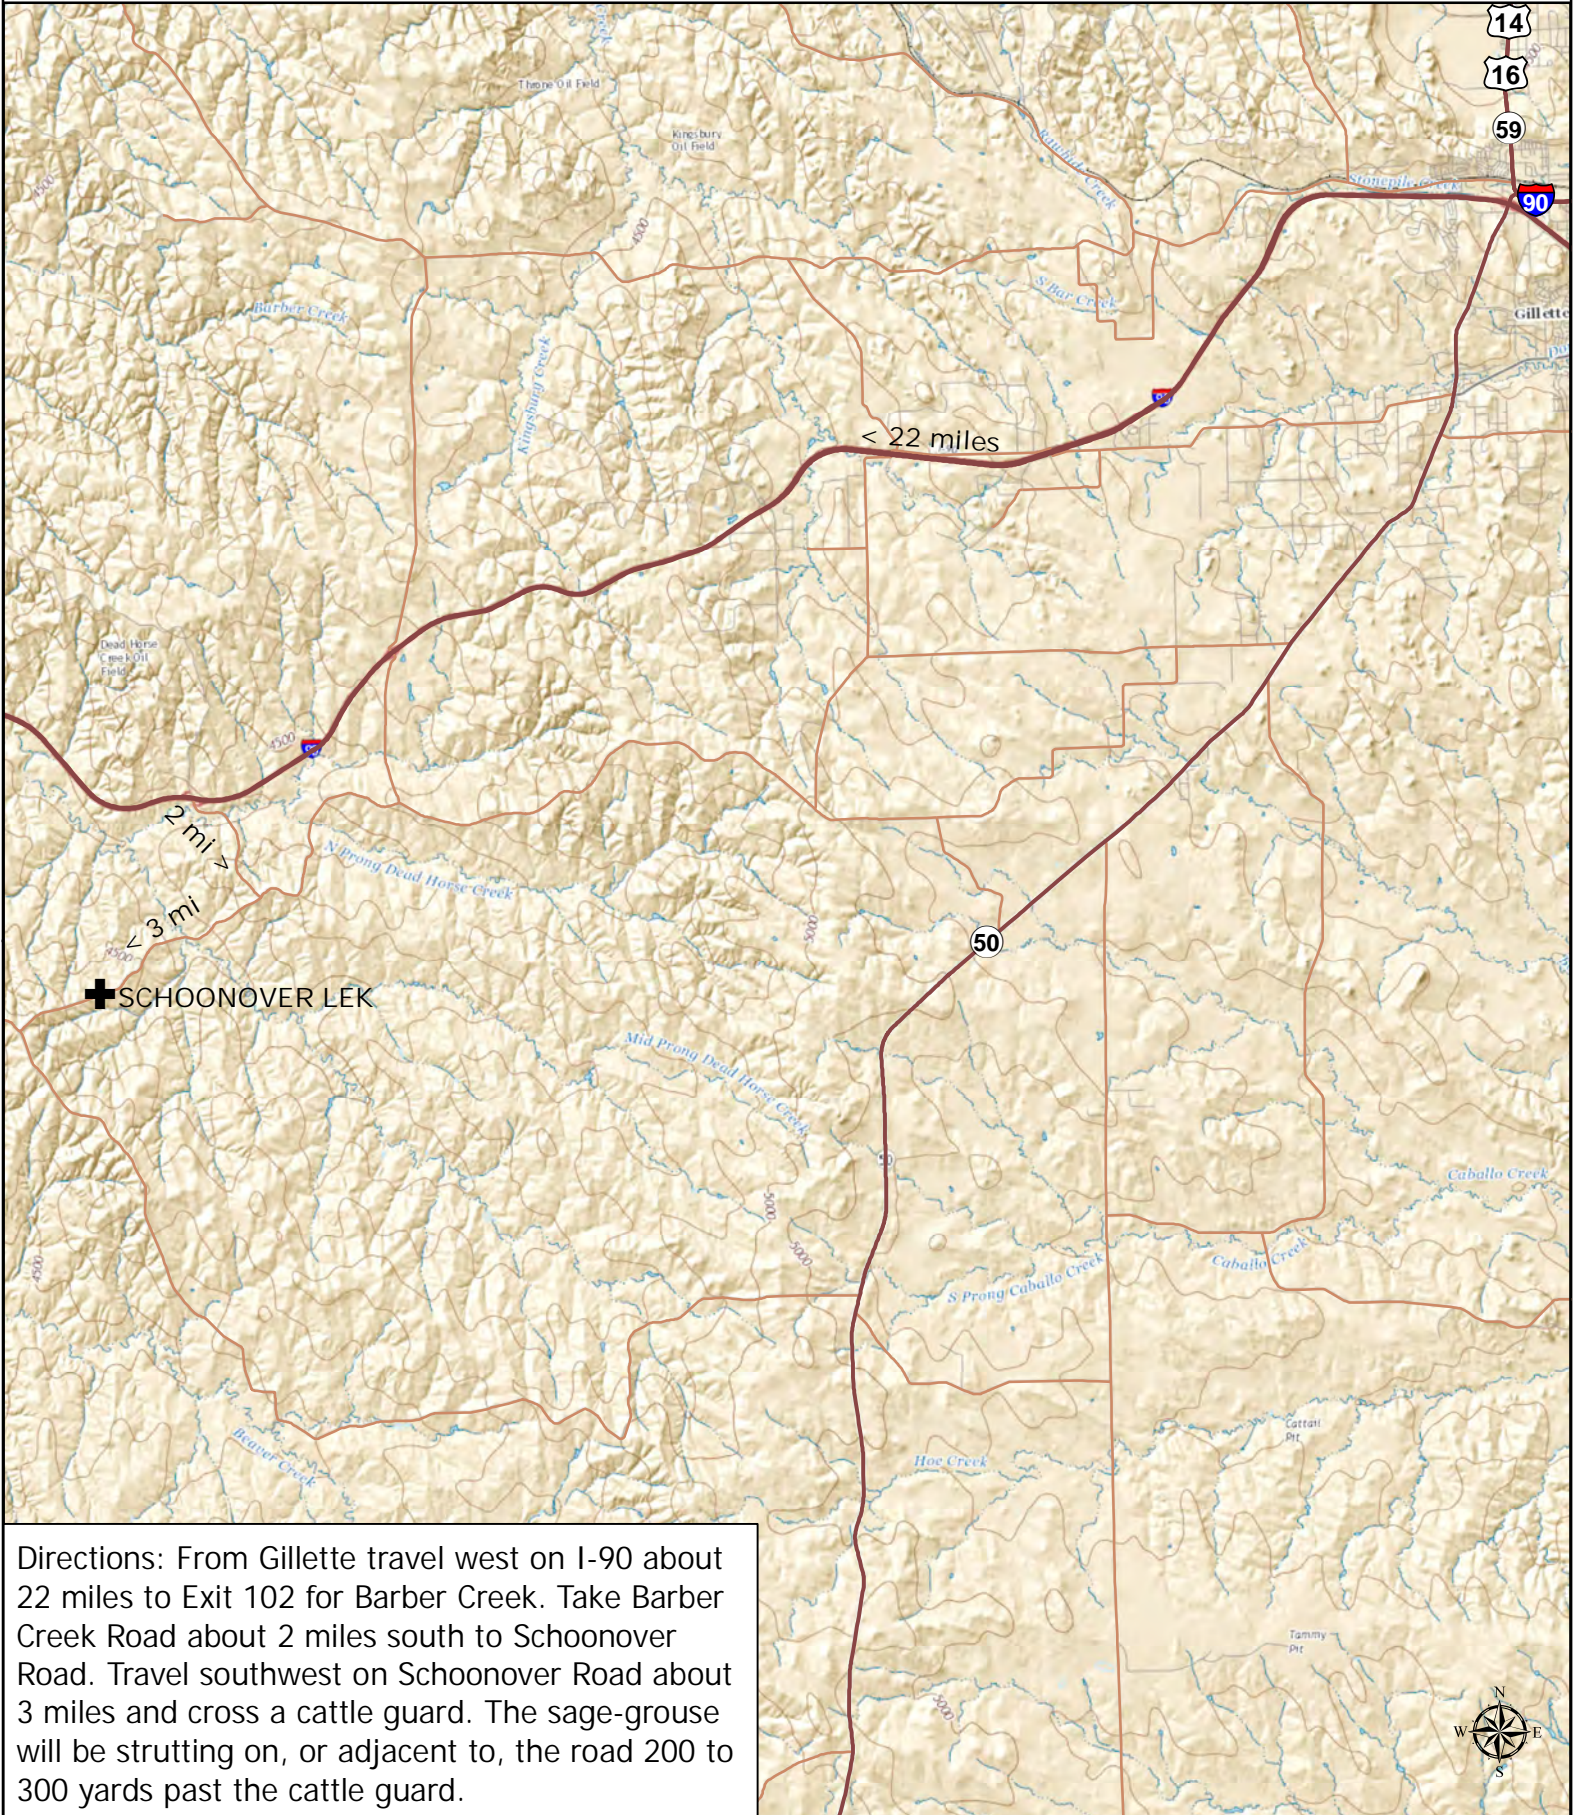

Schoonover Lek in Campbell County

Nyssa Whitford
Sage-Grouse GIS Analyst
Lander Regional Office
01.24.17

➤ Viewing Guide Lek